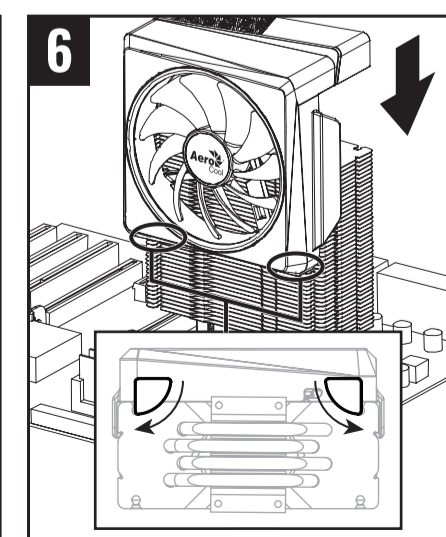

W:520mm x H:170mm

Front

INTEL

Cylon 4 / Cylon 4F

PWM | ARGB CPU AIR COOLER

Socket : LGA 2066 / 2011 / 1200 / 115X / 775
Socket : FM1 / FM2 / AM4 / AM3+ / AM3 / AM2+ / AM2

User's Manual	Manuale dell'utente	使用説明書/使用说明书
Manual del usuario	Podręcznik użytkownika	ユーザーズマニュアル
Bedienungsanleitung	Руководство пользователя	нұсқаулары
Manuel d'utilisation	Manual de utilizador	Talimatlar

INTEL

INTEL

INTEL

W:520mm x H:170mm

Back

AMD

Cylon 4 / Cylon 4F

PWM | ARGB CPU AIR COOLER

Socket : LGA 2066 / 2011 / 1200 / 115X / 775
Socket : FM1 / FM2 / AM4 / AM3+ / AM3 / AM2+ / AM2

User's Manual	Manuale dell'utente	使用説明書/使用说明书
Manual del usuario	Podręcznik użytkownika	ユーザーズマニュアル
Bedienungsanleitung	Руководство пользователя	нұсқаулары
Manuel d'utilisation	Manual de utilizador	Talimatlar

AMD

AMD

AMD

Dimensions