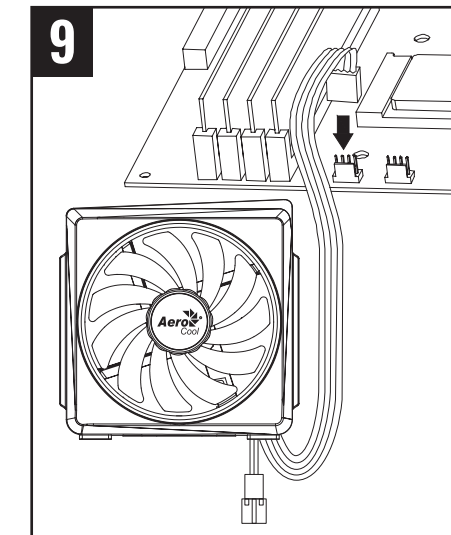

INTEL

INTEL

INTEL

INTEL

W:520mm x H:170mm
Back

Cylon 4 / Cylon 4F

RGB ADDRESSABLE

PWM | ARGB CPU AIR COOLER