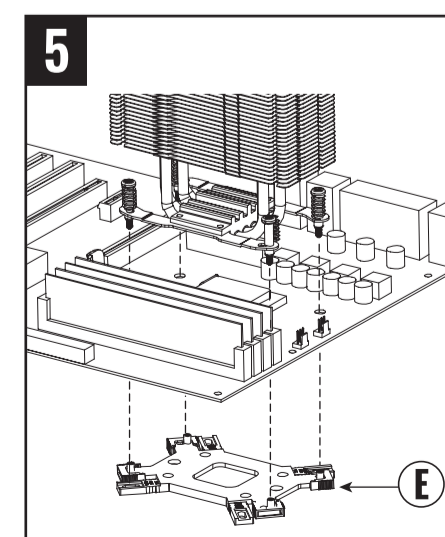

W:520mm x H:170mm

Front

INTEL

Cylon 4 / Cylon 4F

PWM | ARGB CPU AIR COOLER

Socket : LGA 2066 / 2011 / 1200 / 115X / 775
Socket : FM1 / FM2 / AM4 / AM3+ / AM3 / AM2+ / AM2

User's Manual	Manuale dell'utente	使用説明書/使用说明书
Manual del usuario	Podręcznik użytkownika	ユーザーズマニュアル
Bedienungsanleitung	Руководство пользователя	нұсқаулары
Manuel d'utilisation	Manual de utilizador	Talimatlar

INTEL

INTEL

INTEL

W:520mm x H:170mm

Back

AMD

Cylon 4 / Cylon 4F

PWM | ARGB CPU AIR COOLER

Socket : LGA 2066 / 2011 / 1200 / 115X / 775
Socket : FM1 / FM2 / AM4 / AM3+ / AM3 / AM2+ / AM2

User's Manual	Manuale dell'utente	使用説明書/使用说明书
Manual del usuario	Podręcznik użytkownika	ユーザーズマニュアル
Bedienungsanleitung	Руководство пользователя	нұсқаулары
Manuel d'utilisation	Manual de utilizador	Talimatlar

AMD

AMD

AMD

Dimensions