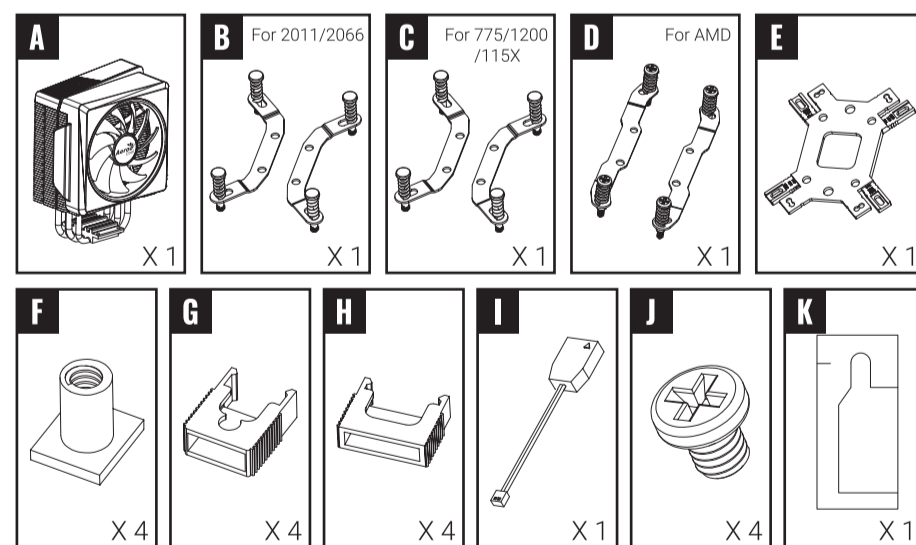

Cylon 4 / Cylon 4F

PWM | ARGB CPU AIR COOLER

Socket : LGA 2066 / 2011 / 1200 / 115X / 775
Socket : FM1 / FM2 / AM4 / AM3+ / AM3 / AM2+ / AM2

User's Manual	Manuale dell'utente	使用説明書/使用说明书
Manual del usuario	Podręcznik użytkownika	ユーザーズマニュアル
Bedienungsanleitung	Руководство пользователя	нұсқаулары
Manuel d'utilisation	Manual de utilizador	Talimatlar