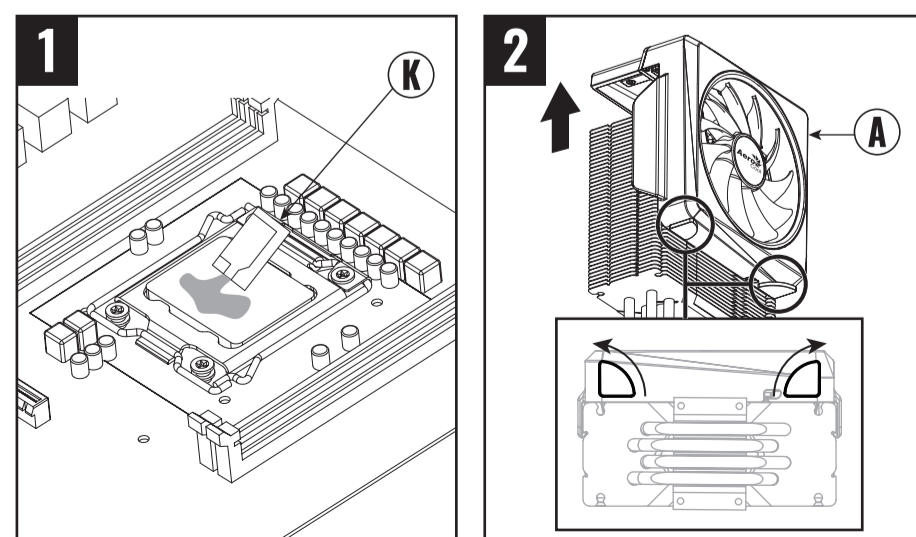

Cylon 4 / Cylon 4F

PWM | ARGB CPU AIR COOLER

Socket : LGA 2066 / 2011 / 1200 / 115X / 775
Socket : FM1 / FM2 / AM4 / AM3+ / AM3 / AM2+ / AM2

User's Manual	Manuale dell'utente	使用説明書/使用说明书
Manual del usuario	Podręcznik użytkownika	ユーザーズマニュアル
Bedienungsanleitung	Руководство пользователя	нұсқаулары
Manuel d'utilisation	Manual de utilizador	Talimatlar