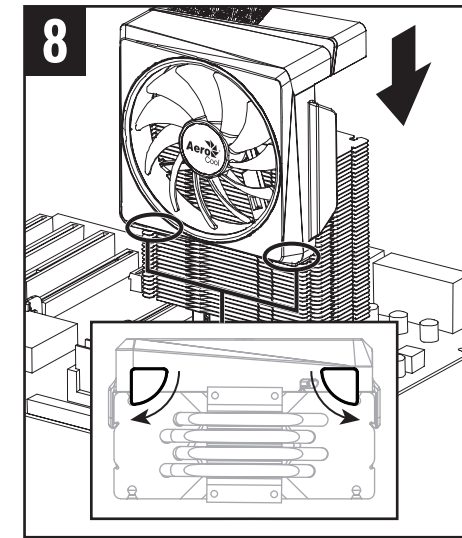

INTEL

INTEL

INTEL

INTEL

W:520mm x H:170mm
Back

Cylon 4 / Cylon 4F

RGB ADDRESSABLE

PWM | ARGB CPU AIR COOLER