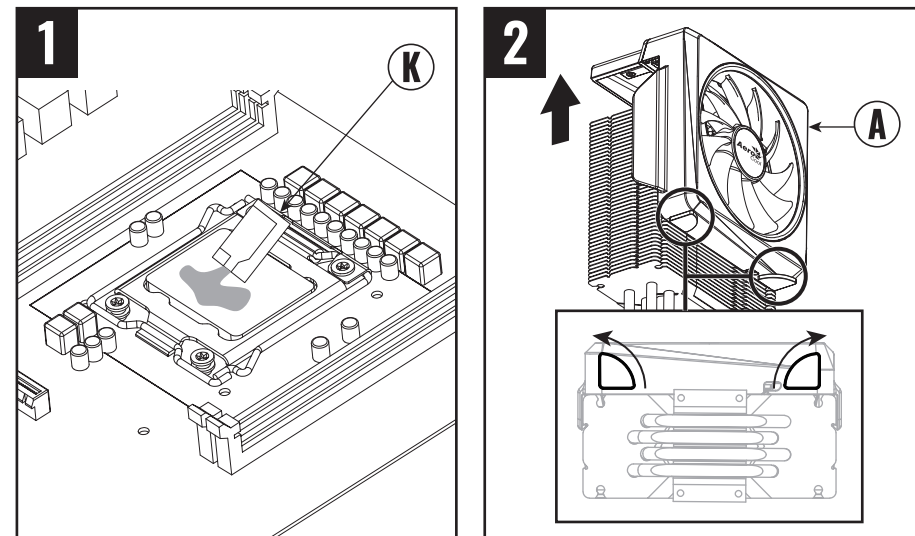

W:520mm x H:170mm
Back

Cylon 4 / Cylon 4F

RGB ADDRESSABLE

PWM | ARGB CPU AIR COOLER

Socket : LGA 2066 / 2011 / 1200 / 115X / 775

Socket : FM1 / FM2 / AM4 / AM3+ / AM3 / AM2+ / AM2

User's Manual	Manuale dell'utente	使用説明書/使用说明书
Manual del usuario	Podręcznik użytkownika	ユーザーズマニュアル
Bedienungsanleitung	Руководство пользователя	нұсқаулары
Manuel d'utilisation	Manual de utilizador	Talimatlar

AMD