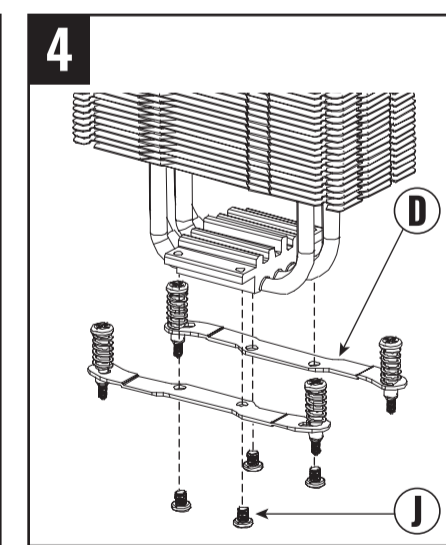

W:520mm x H:170mm

Front

INTEL

Cylon 4 / Cylon 4F

PWM | ARGB CPU AIR COOLER

Socket : LGA 2066 / 2011 / 1200 / 115X / 775
Socket : FM1 / FM2 / AM4 / AM3+ / AM3 / AM2+ / AM2

User's Manual	Manuale dell'utente	使用説明書/使用说明书
Manual del usuario	Podręcznik użytkownika	ユーザーズマニュアル
Bedienungsanleitung	Руководство пользователя	нұсқаулары
Manuel d'utilisation	Manual de utilizador	Talimatlar

INTEL

INTEL

INTEL

W:520mm x H:170mm

Back

AMD

Cylon 4 / Cylon 4F

PWM | ARGB CPU AIR COOLER

Socket : LGA 2066 / 2011 / 1200 / 115X / 775
Socket : FM1 / FM2 / AM4 / AM3+ / AM3 / AM2+ / AM2

User's Manual	Manuale dell'utente	使用説明書/使用说明书
Manual del usuario	Podręcznik użytkownika	ユーザーズマニュアル
Bedienungsanleitung	Руководство пользователя	нұсқаулары
Manuel d'utilisation	Manual de utilizador	Talimatlar

AMD

AMD

AMD

Dimensions