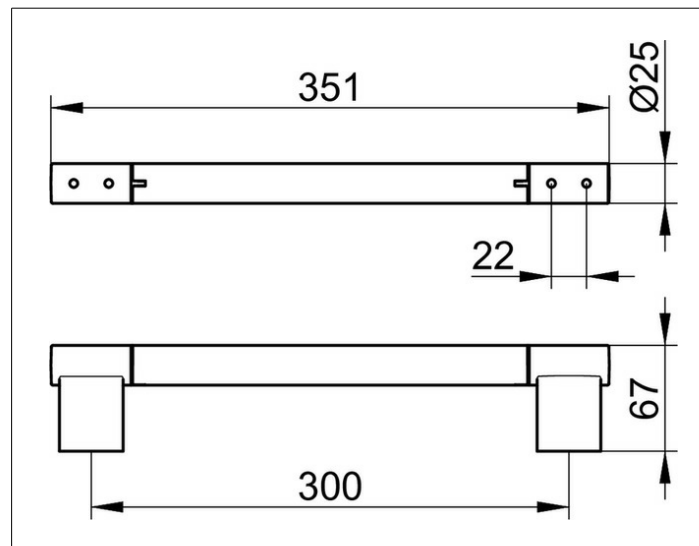

## ГАБАРИТЫ

300 mm

## СПЕЦИФИКАЦИИ

KEUCO PLAN grab rail 14907010000

Chrome-plated grab rail, in a stylish yet functional design

Load bearing up to 253 lb, anti static, easy to clean

Centre to centre 11-13/16" with overall width of 13-3/4"

Depth 2-5/8"

The grab rail is fitted with 4 hidden fixing points,  
incl. corrosion-free mounting material