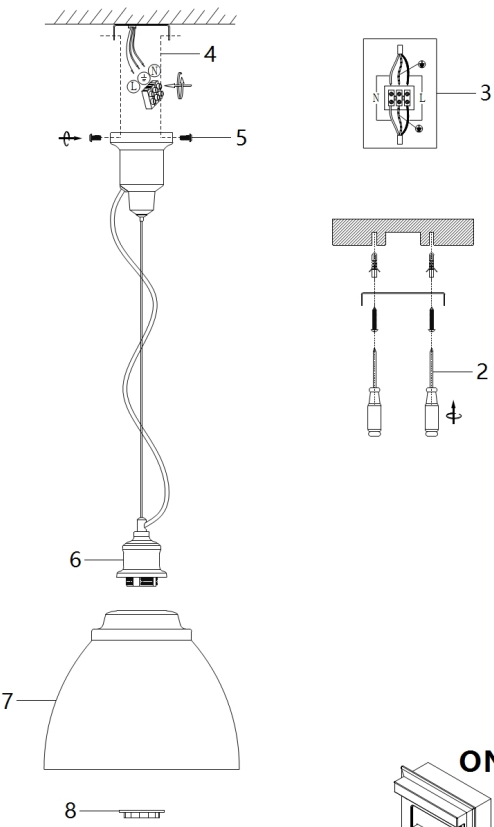

Instruction

Collection: PENDANT
Series: BELLEVUE
Model: P534PL-01PN
Ceiling

1 x E27 (60W)

MAYTONI
DECORATIVE LIGHTING
www.maytoni.de