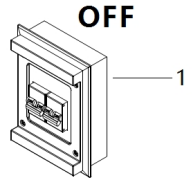

Instruction

Collection: PENDANT
Series: BELLEVUE
Model: P534PL-01PN
Ceiling

1 x E27 (60W)

MAYTONI
DECORATIVE LIGHTING
www.maytoni.de