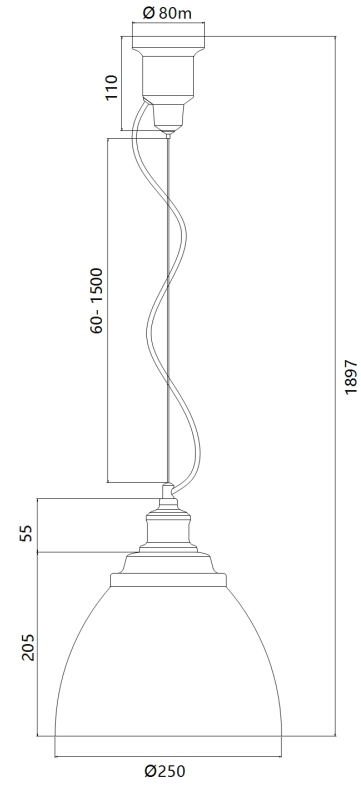

Instruction

Collection: PENDANT
Series: BELLEVUE
Model: P534PL-01PN
Ceiling

1 x E27 (60W)

MAYTONI
DECORATIVE LIGHTING
www.maytoni.de