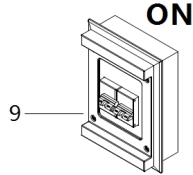

Instruction

Collection: PENDANT
Series: BELLEVUE
Model: P534PL-01PN
Ceiling

1 x E27 (60W)

MAYTONI
DECORATIVE LIGHTING
www.maytoni.de