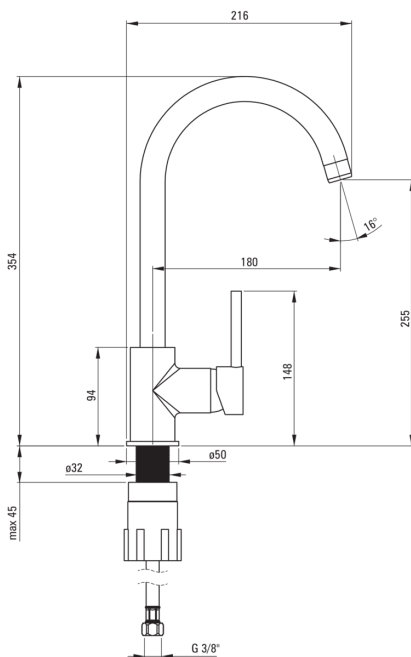

CORIO

Granite sink with tap, 1-bowl with drainer with drainer

 deante

Product code: ZRCA2113

EAN: 5907650811817

Color: shades of grey, black

Warranty [years]: 18

Sink

Finish	graphite
Surface type	matte
Material	granite
Installation method	inset
Number of bowls	1
Minimum cabinet width [mm]	500
Width [mm]	440
Length [mm]	670
Height [mm]	175
Bowl depth [mm]	163
Cut-out length [mm]	650
Cut-out width [mm]	420
Reversible	Yes
Equipped with accessories	Yes
Number of holes	2
Number of pre-drilled holes	0
Hydrophobicity	Yes

Waste kit

Finish	steel
Plug type	manual
Low siphon/ space saver	Yes
Possibility to connect a dishwasher/ washing machine	Yes

Mixer

Finish	graphite, chrome
Mixer type	mixer, single-handle
Installation method	standing
Flow class [l/min]	Z ≤ 9 (4 - 9)
Acoustic group [db]	I (x ≤ 20)

Mixer cartridge

Ceramic cartridge size	35 mm
------------------------	-------

Spouts

Spout type	swivel
Mixer spout range [mm]	180

Aerators

Aerator type	honeycomb
Aerator size	M22

Connecting hoses

Length [mm]	450
Installation thread	3/8"
Connection thread	M10