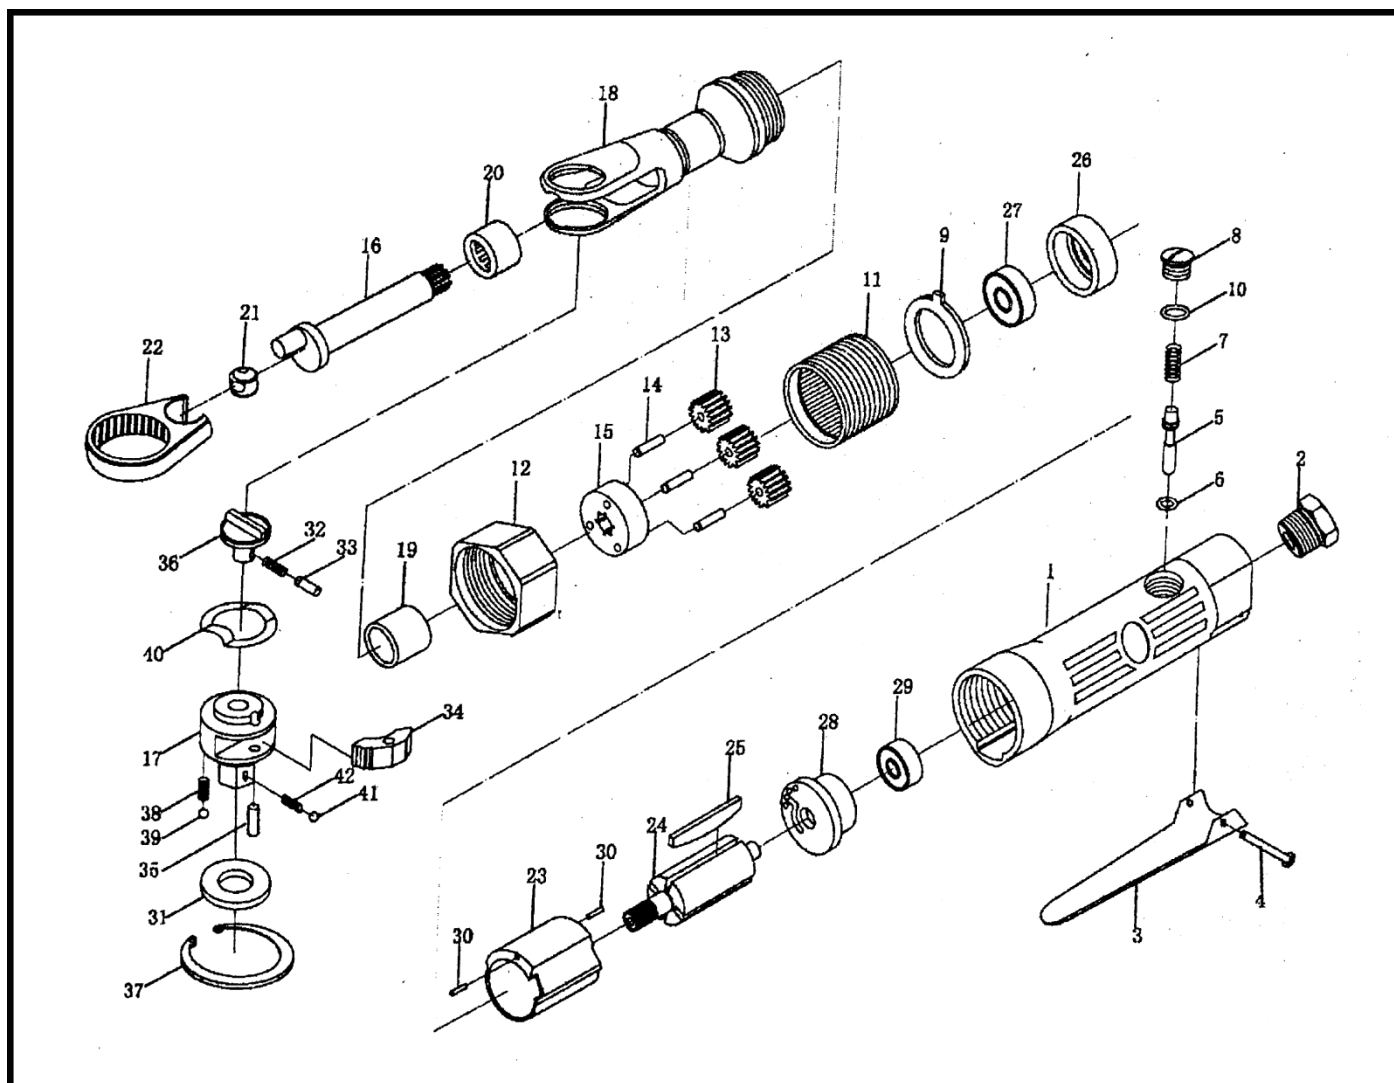

Детализировка и лист запасных частей к гайковерту FROSP ПГ-12

No.	Part name	QTY	No.	Part name	QTY	No.	Part name	QTY	No.	Part name	QTY
1	Housing	1	12	Clamp nut	1	23	Cylinder	1	34	Ratchet pawl	1
2	Air inlet	1	13	Planet gear	3	24	Rotor	1	35	Pin	1
3	Trigger	1	14	Gear pin	3	25	Rotor blade	4	36	Revers knob	1
4	Trigger pin	1	15	Gear plate	1	26	Front end plate	1	37	C retainer ring	1
5	Valve stem	1	16	Crank shaft	1	27	Bearing	1	38	Spring	2
6	O-ring	1	17	Ratchet anvil	1	28	Rear end plate	1	39	Steel ball	2
7	Valve spring	1	18	Ratchet housing	1	29	Bearing	1	40	Washer	1
8	Valve plug	1	19	Bushing	1	30	Dowel pin	2	41	Steel ball	1
9	Washer	1	20	Needle bearing	1	31	Thrust washer	1	42	Spring	1
10	O-ring	1	21	Bushing	1	32	Spring	1			
11	Thread ring gear	1	22	Ratchet yoke	1	33	Lock pin	1			