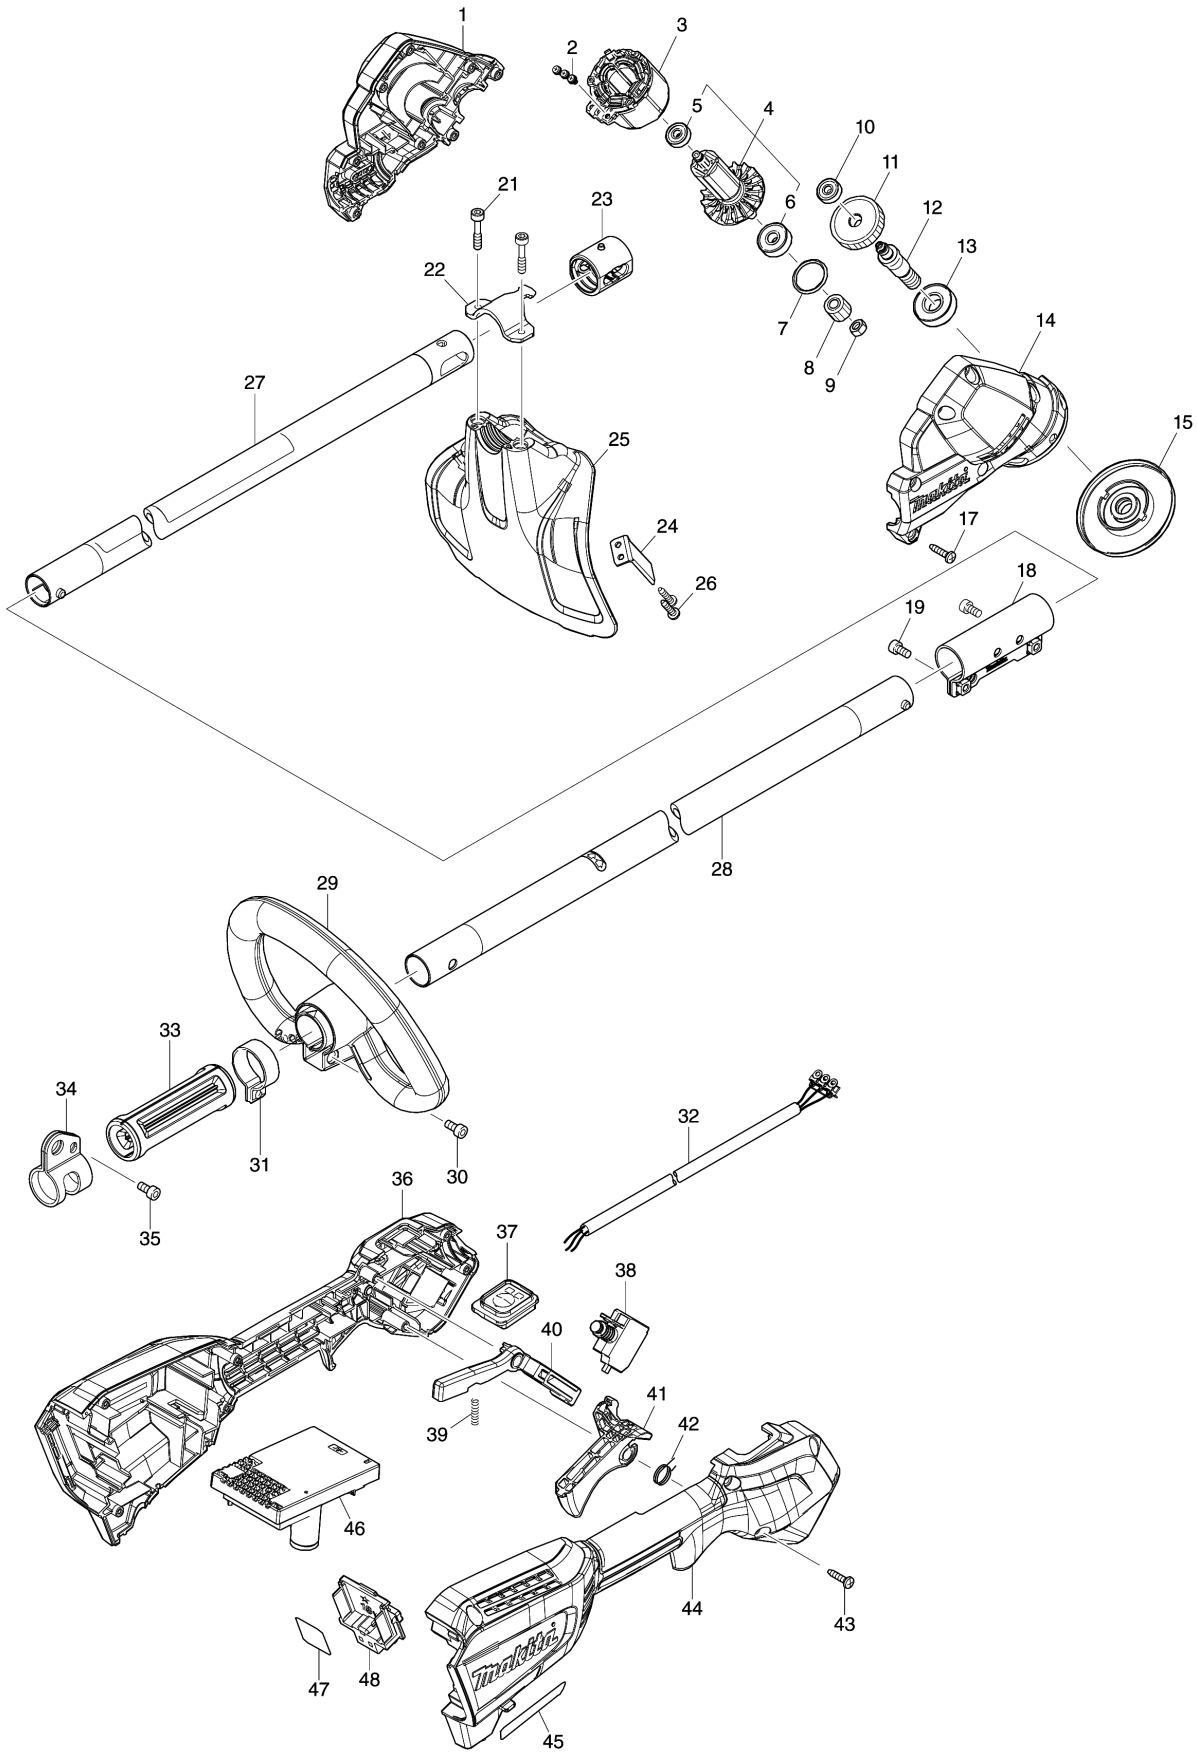

Model No.DUR192L CORDLESS GRASS TRIMMER

Model No.DUR192L CORDLESS GRASS TRIMMER

Item	Parts No.	Description	I/C	Qty	New/Old	Opt. 1	Opt. 2	Note
001	183R54-1	MOTOR HOUSING SET		1				
D10		INC. 14						
002	652069-6	FLAT HEAD SCREW M3X6		3				
003	629A22-3	STATOR		1				
004	519643-2	ROTOR ASS'Y		1				
D10		INC. 5,6						
005	210235-7	BALL BEARING 625ZZ		1				
006	210236-5	BALL BEARING 627ZZ		1				
007	213843-3	O-RING 21		1				
008	227831-4	HELICAL GEAR 11		1	*			
008-1	227883-5	HELICAL GEAR 11	<	1				
009	931302-2	HEX. NUT M6		1				
010	210235-7	BALL BEARING 625ZZ		1				
011	227830-6	HELICAL GEAR 32		1				
012	327678-7	CUTTER SHAFT		1				
013	210216-1	BALL BEARING 6001DDW		1				
014	183R54-1	MOTOR HOUSING SET		1				
D10		INC. 1						
015	140W47-1	RECEIVE WASHER COMPLETE		1				
C10	213134-2	O-RING 11		1				
017	266326-2	TAPPING SCREW 4X18		8				
018	347747-8	JOINT 24		1				
019	922207-7	HEX. SOCKET HEAD BOLT M5X10		2				
021	251513-6	H.S.H.BOLT M5X25		2				
022	347667-6	PROTECTOR CLAMP		1				
023	424567-8	RUBBER SLEEVE 24		1				
024	346855-2	CUTTER		1				
025	412580-8	PROTECTOR N 330		1				
026	266326-2	TAPPING SCREW 4X18		2				
027	140W46-3	PIPE COMPLETE C		1				
C10	8023L9-8	CAUTION LABEL		1				
C20	819312-8	MAKITA LOGO LABEL		1				
028	140W45-5	PIPE COMPLETE B		1				
C10	808723-2	CAUTION LABEL		1				
029	457937-6	LOOP HANDLE 24		1				
030	922212-4	HEX. SOCKET HEAD BOLT M5X12		1				
031	347011-7	PIPE CLAMP 29		1				
032	699157-8	POWER SUPPLY CORD UNIT		1				
033	451601-1	SPACER 24		1				
034	347116-3	HANGER		1				
035	922212-4	HEX. SOCKET HEAD BOLT M5X12		1				

Please order the parts with part number.

Print Date 31/8/2020