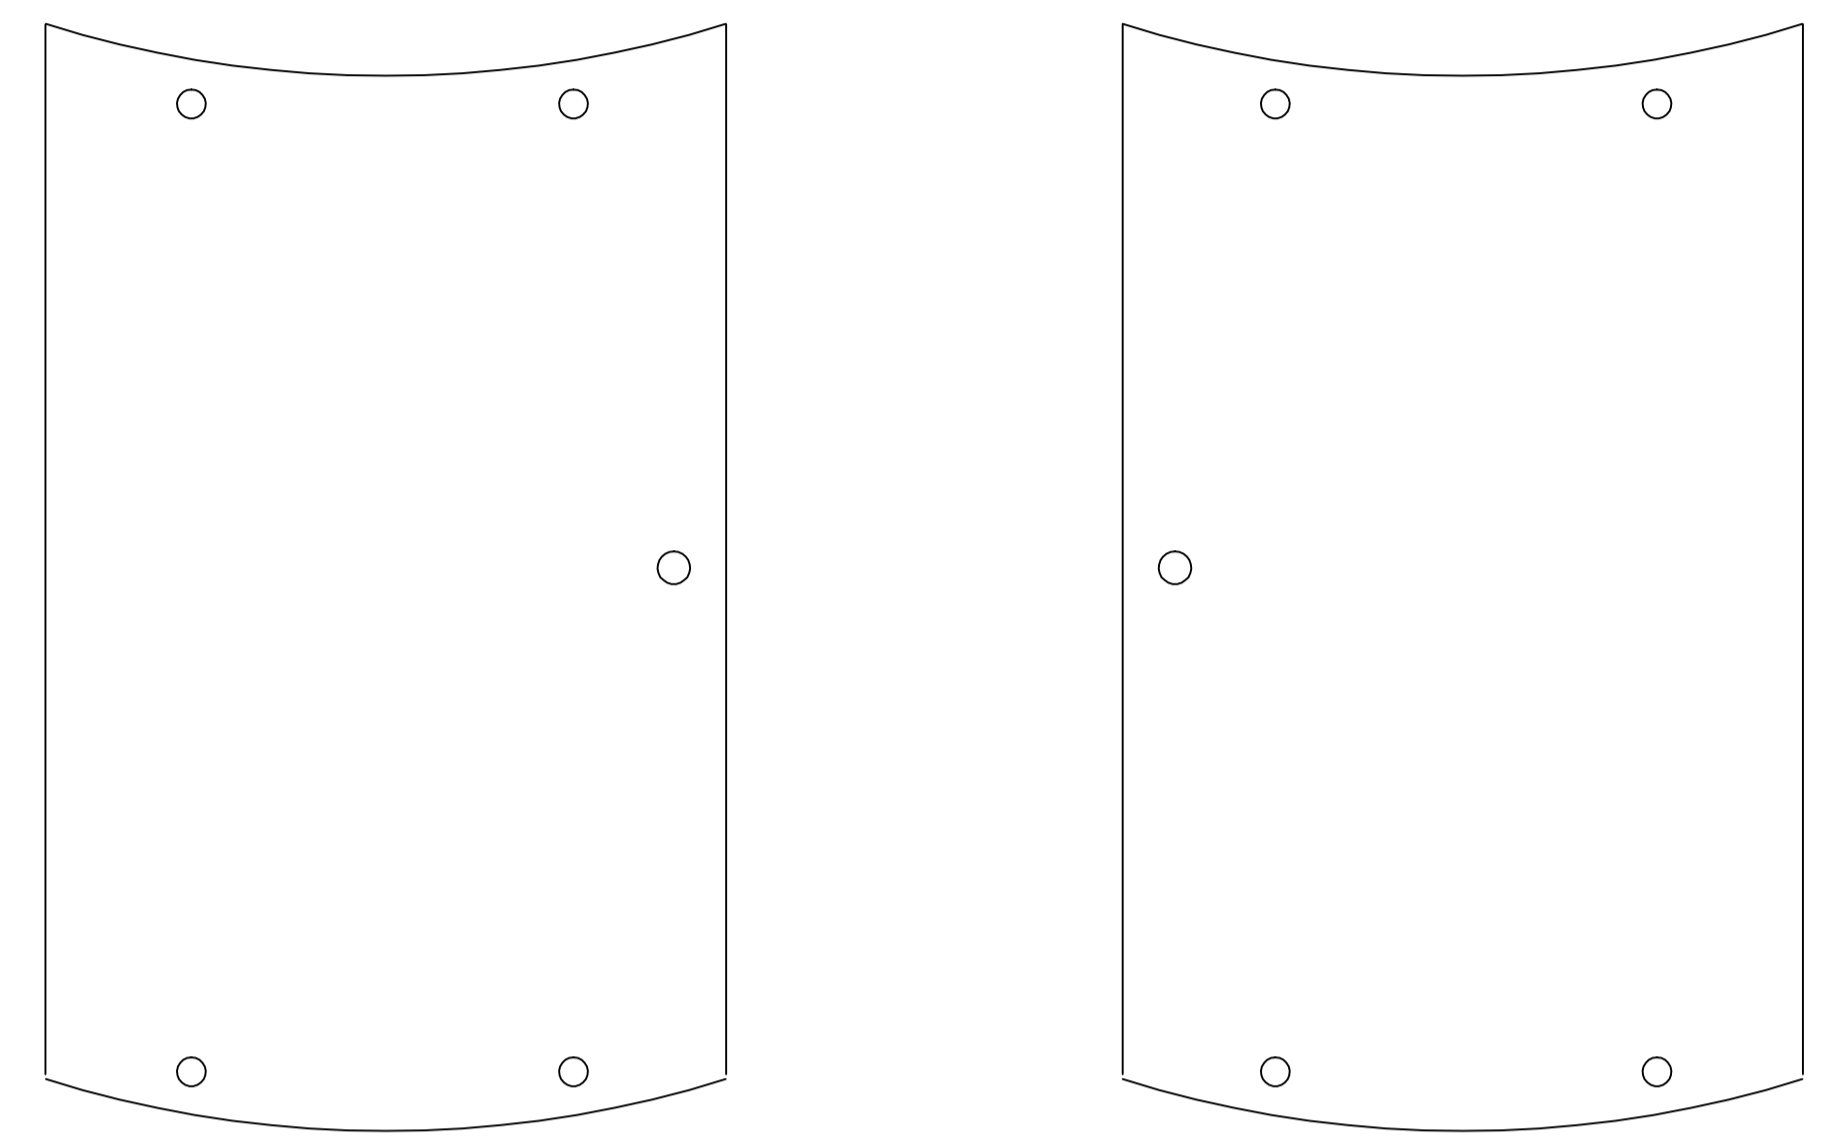

THE WHOLE BATHROOM Instruction Book

A1		X2	E1		X8	K1		X4
B1		X2	F1		X16	L1		X4
C1		X2	G1		X8	M1		X8
D1		X2	H1		X2	N1		X4
			I1		X4	O1		X2

IN BATHROOM

A2		X1	Bibcock
B2		X1	Connector
C2		X1	Shower Pedestal

IN GLASS

99814

ROOF

TRAY

A2

Set Glass

Door Glass

Pathway