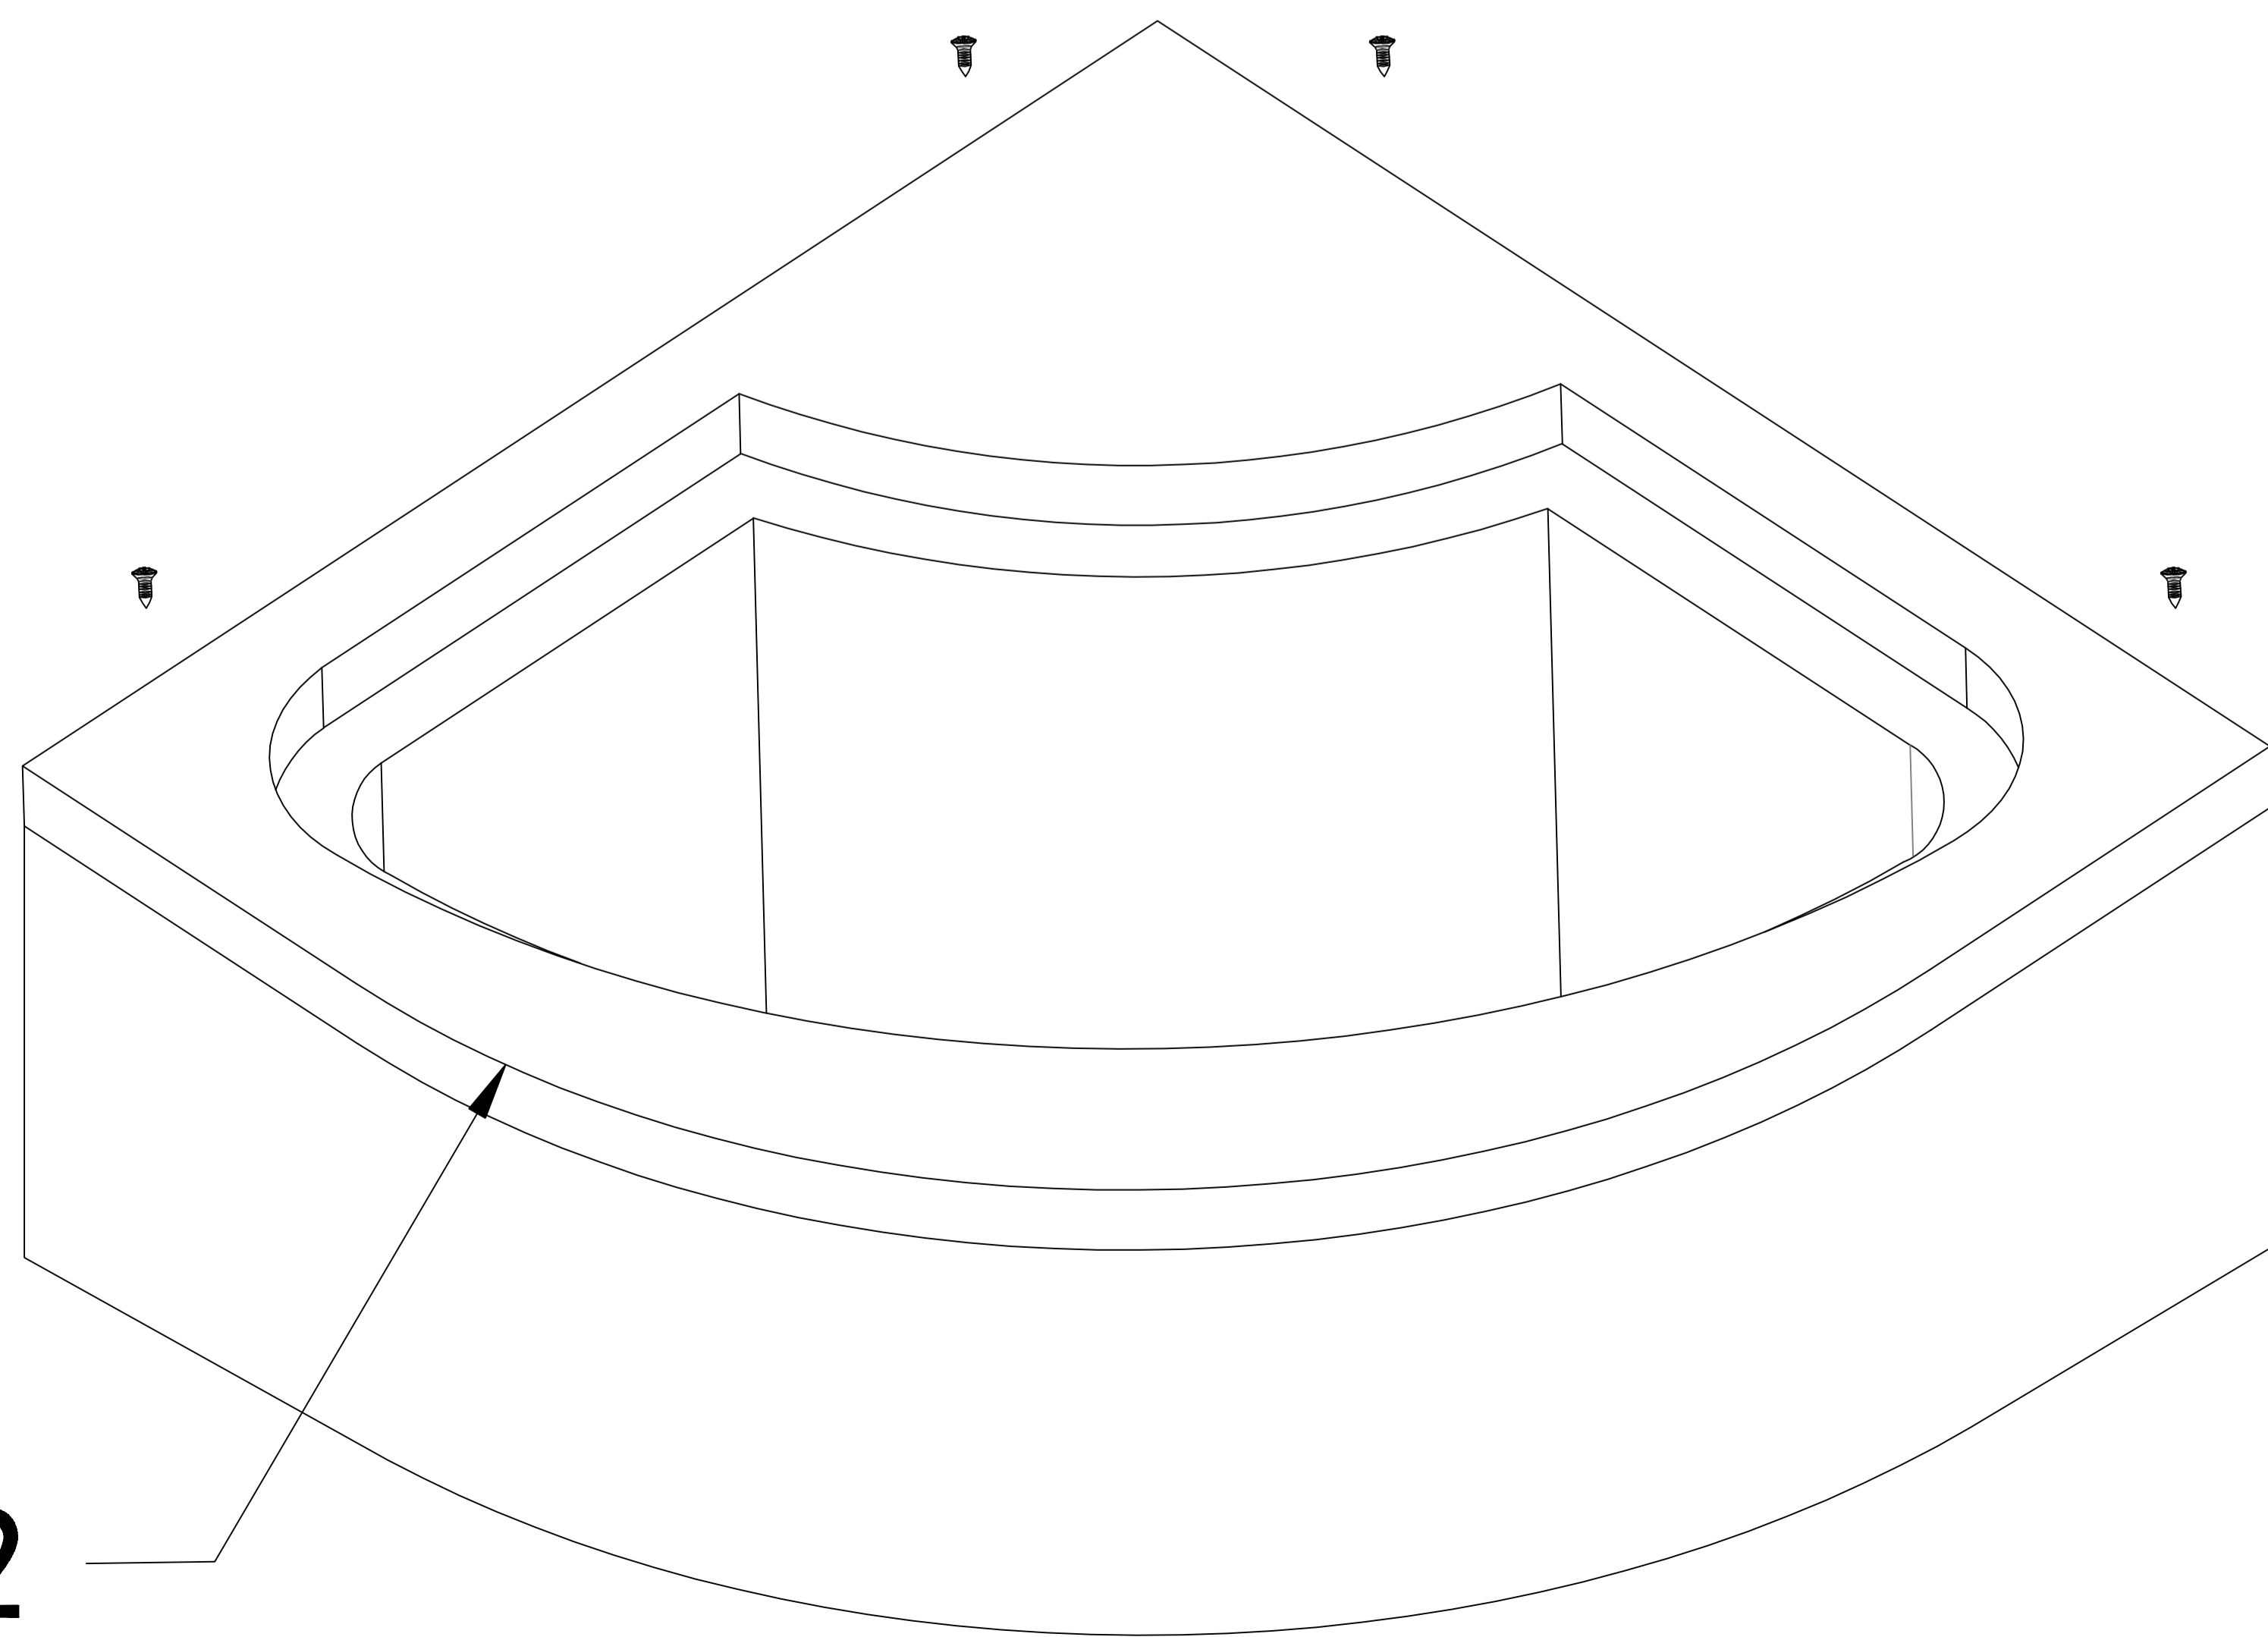

THE WHOLE BATHROOM Instruction Book

A1		X2	E1		X8	K1		X4
B1		X2	F1		X16	L1		X4
C1		X2	G1		X8	M1		X8
D1		X2	H1		X2	N1		X4
			I1		X4	O1		X2

IN BATHROOM

A2		X1	Bibcock
B2		X1	Connector
C2		X1	Shower Pedestal

IN GLASS

99814

ROOF

TRAY

A2

Set Glass

Door Glass

Pathway

Frame

<p>A2-1 X4</p> 	<p>A2-2 X12</p>  <p>M12</p>	<p>A2-3 M12*L x3 M12*S x1</p> 
	<p>A2-4 X1</p> 	<p>A2-5 X4</p> 
<p>A2-6 X5</p> 	<p>A2-7 X3</p> 	

1

2

2-1

a

b

②-1