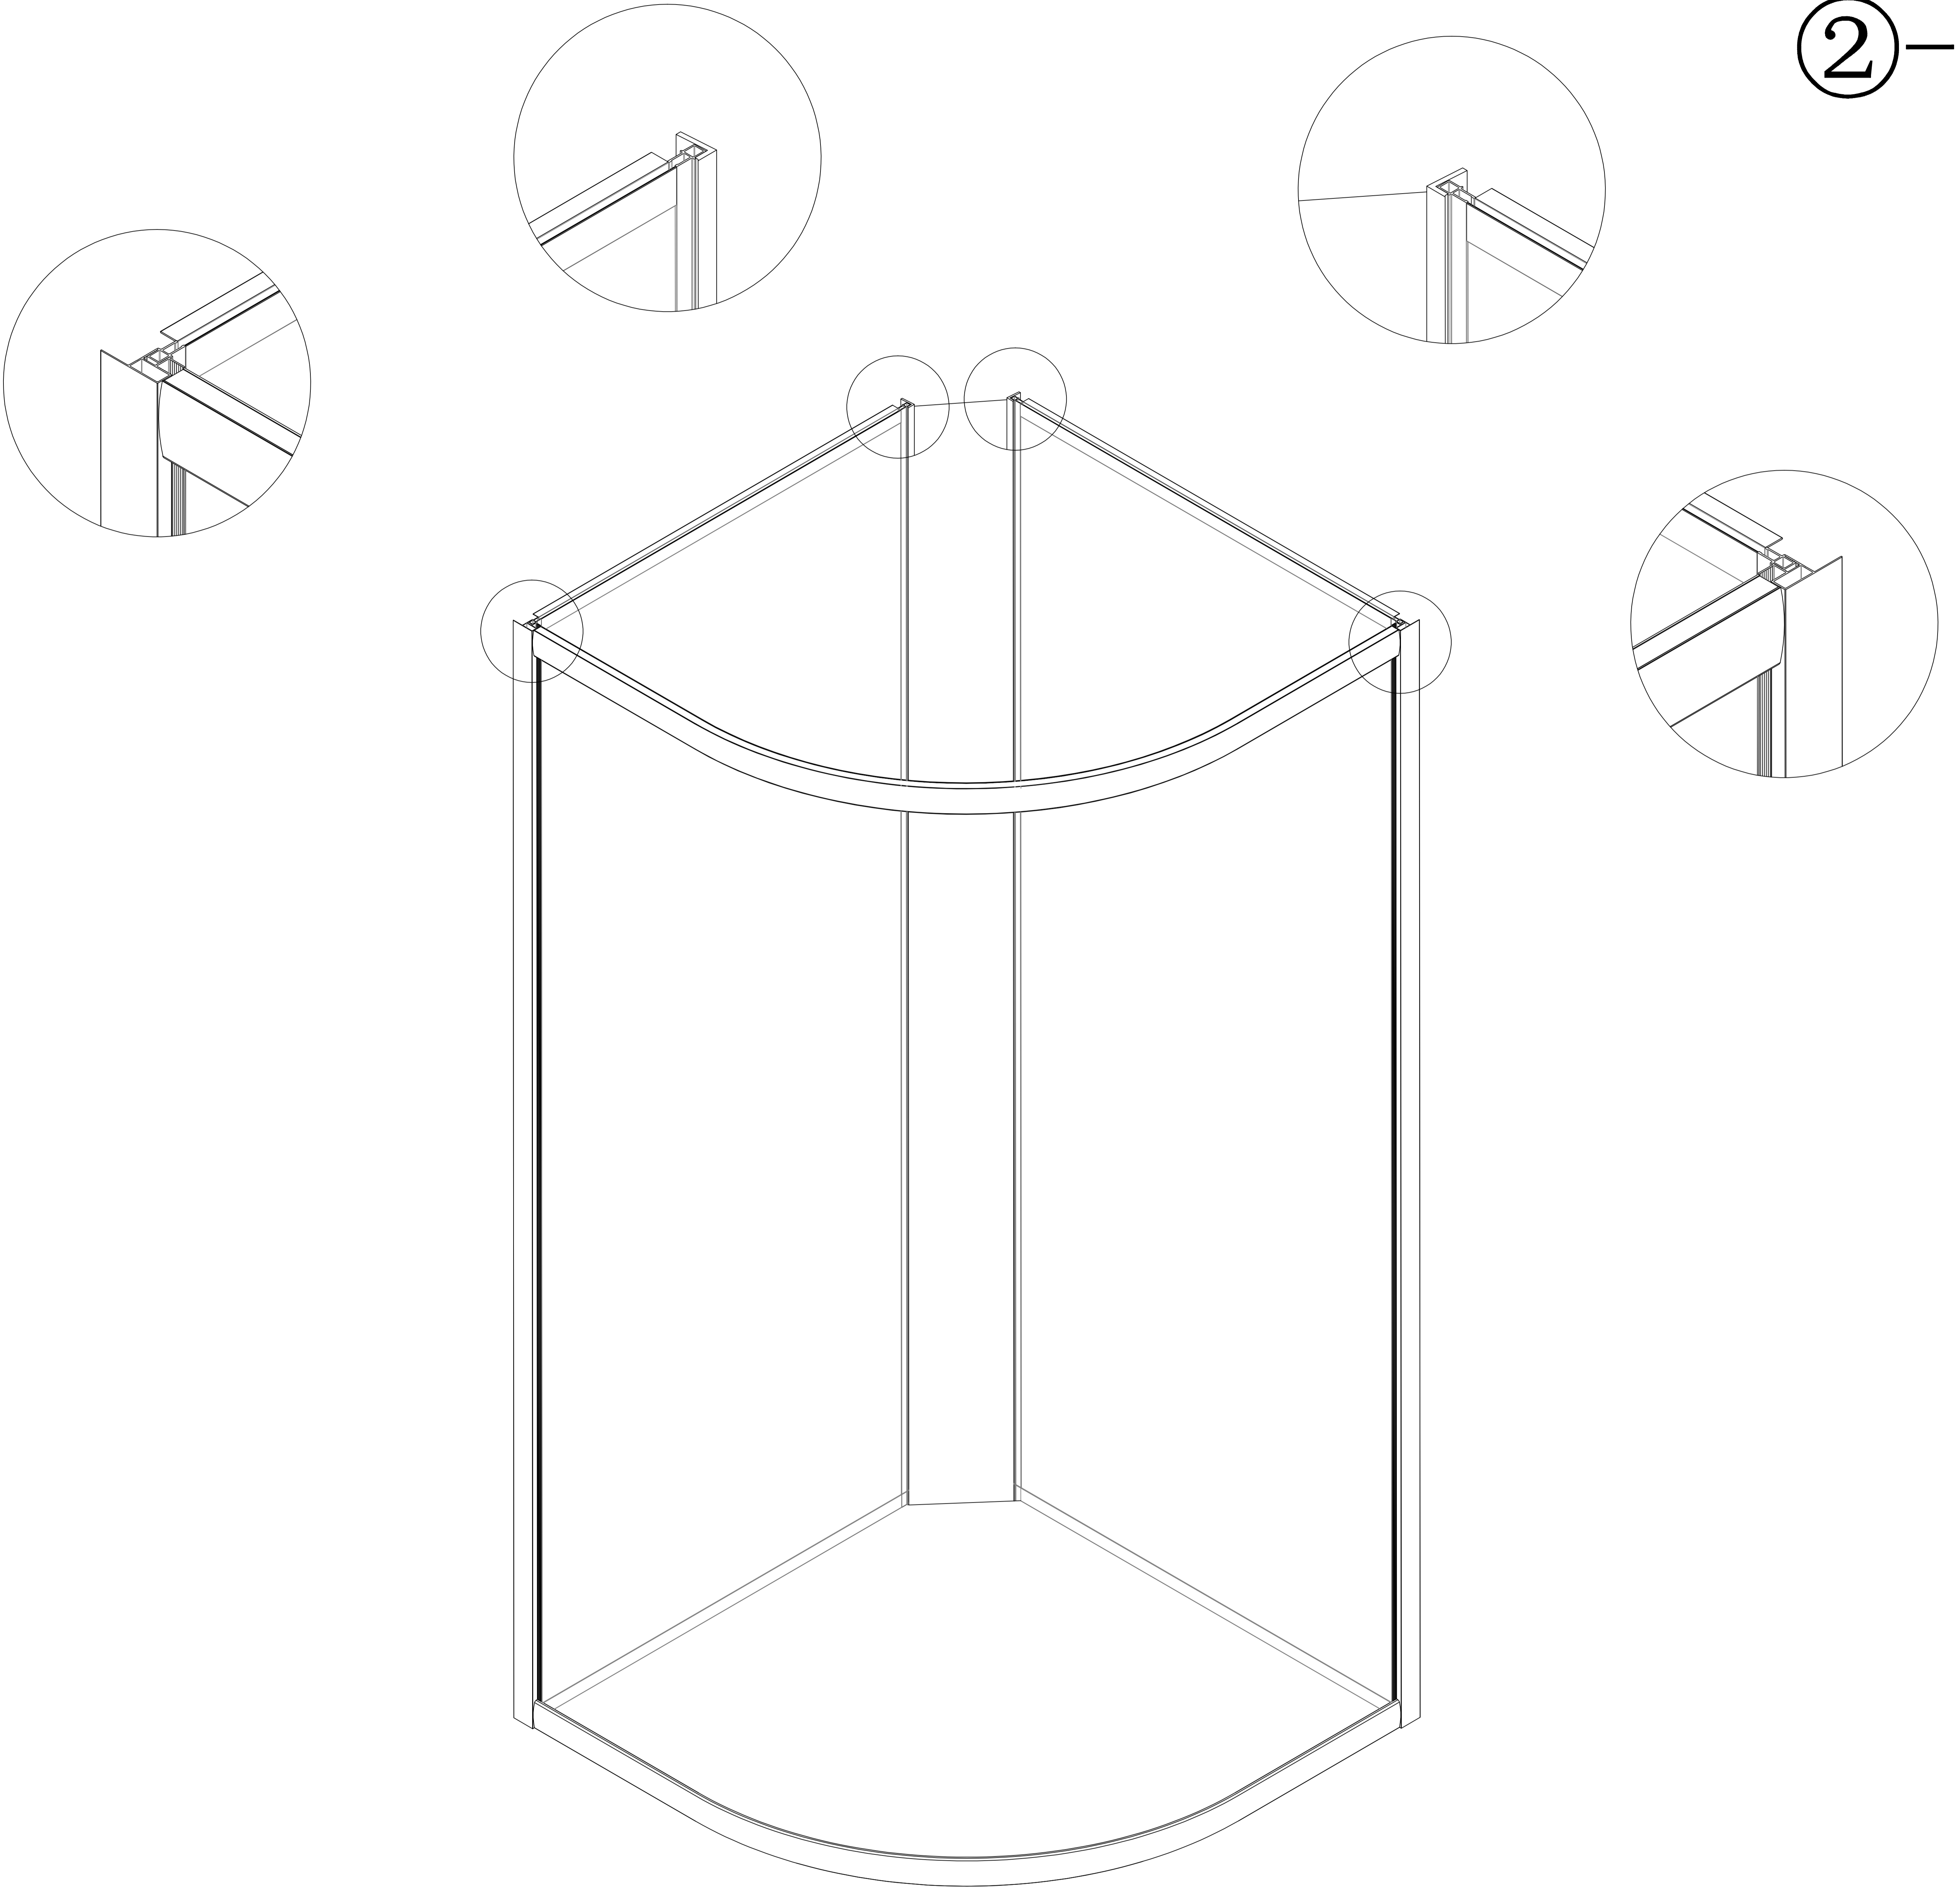

THE WHOLE BATHROOM Instruction Book

A1		X2	E1		X8	K1		X4
B1		X2	F1		X16	L1		X4
C1		X2	G1		X8	M1		X8
D1		X2	H1		X2	N1		X4
			I1		X4	O1		X2

IN BATHROOM

A2		X1	Bibcock
B2		X1	Connector
C2		X1	Shower Pedestal

IN GLASS

99814

ROOF

TRAY

A2

Set Glass

Door Glass

Pathway

Frame

<p>A2-1 X4</p> 	<p>A2-2 X12</p>  <p>M12</p>	<p>A2-3 M12*L x3 M12*S x1</p> 
	<p>A2-4 X1</p> 	<p>A2-5 X4</p> 
<p>A2-6 X5</p> 	<p>A2-7 X3</p> 	

1

2

2-1

a

b

②-1