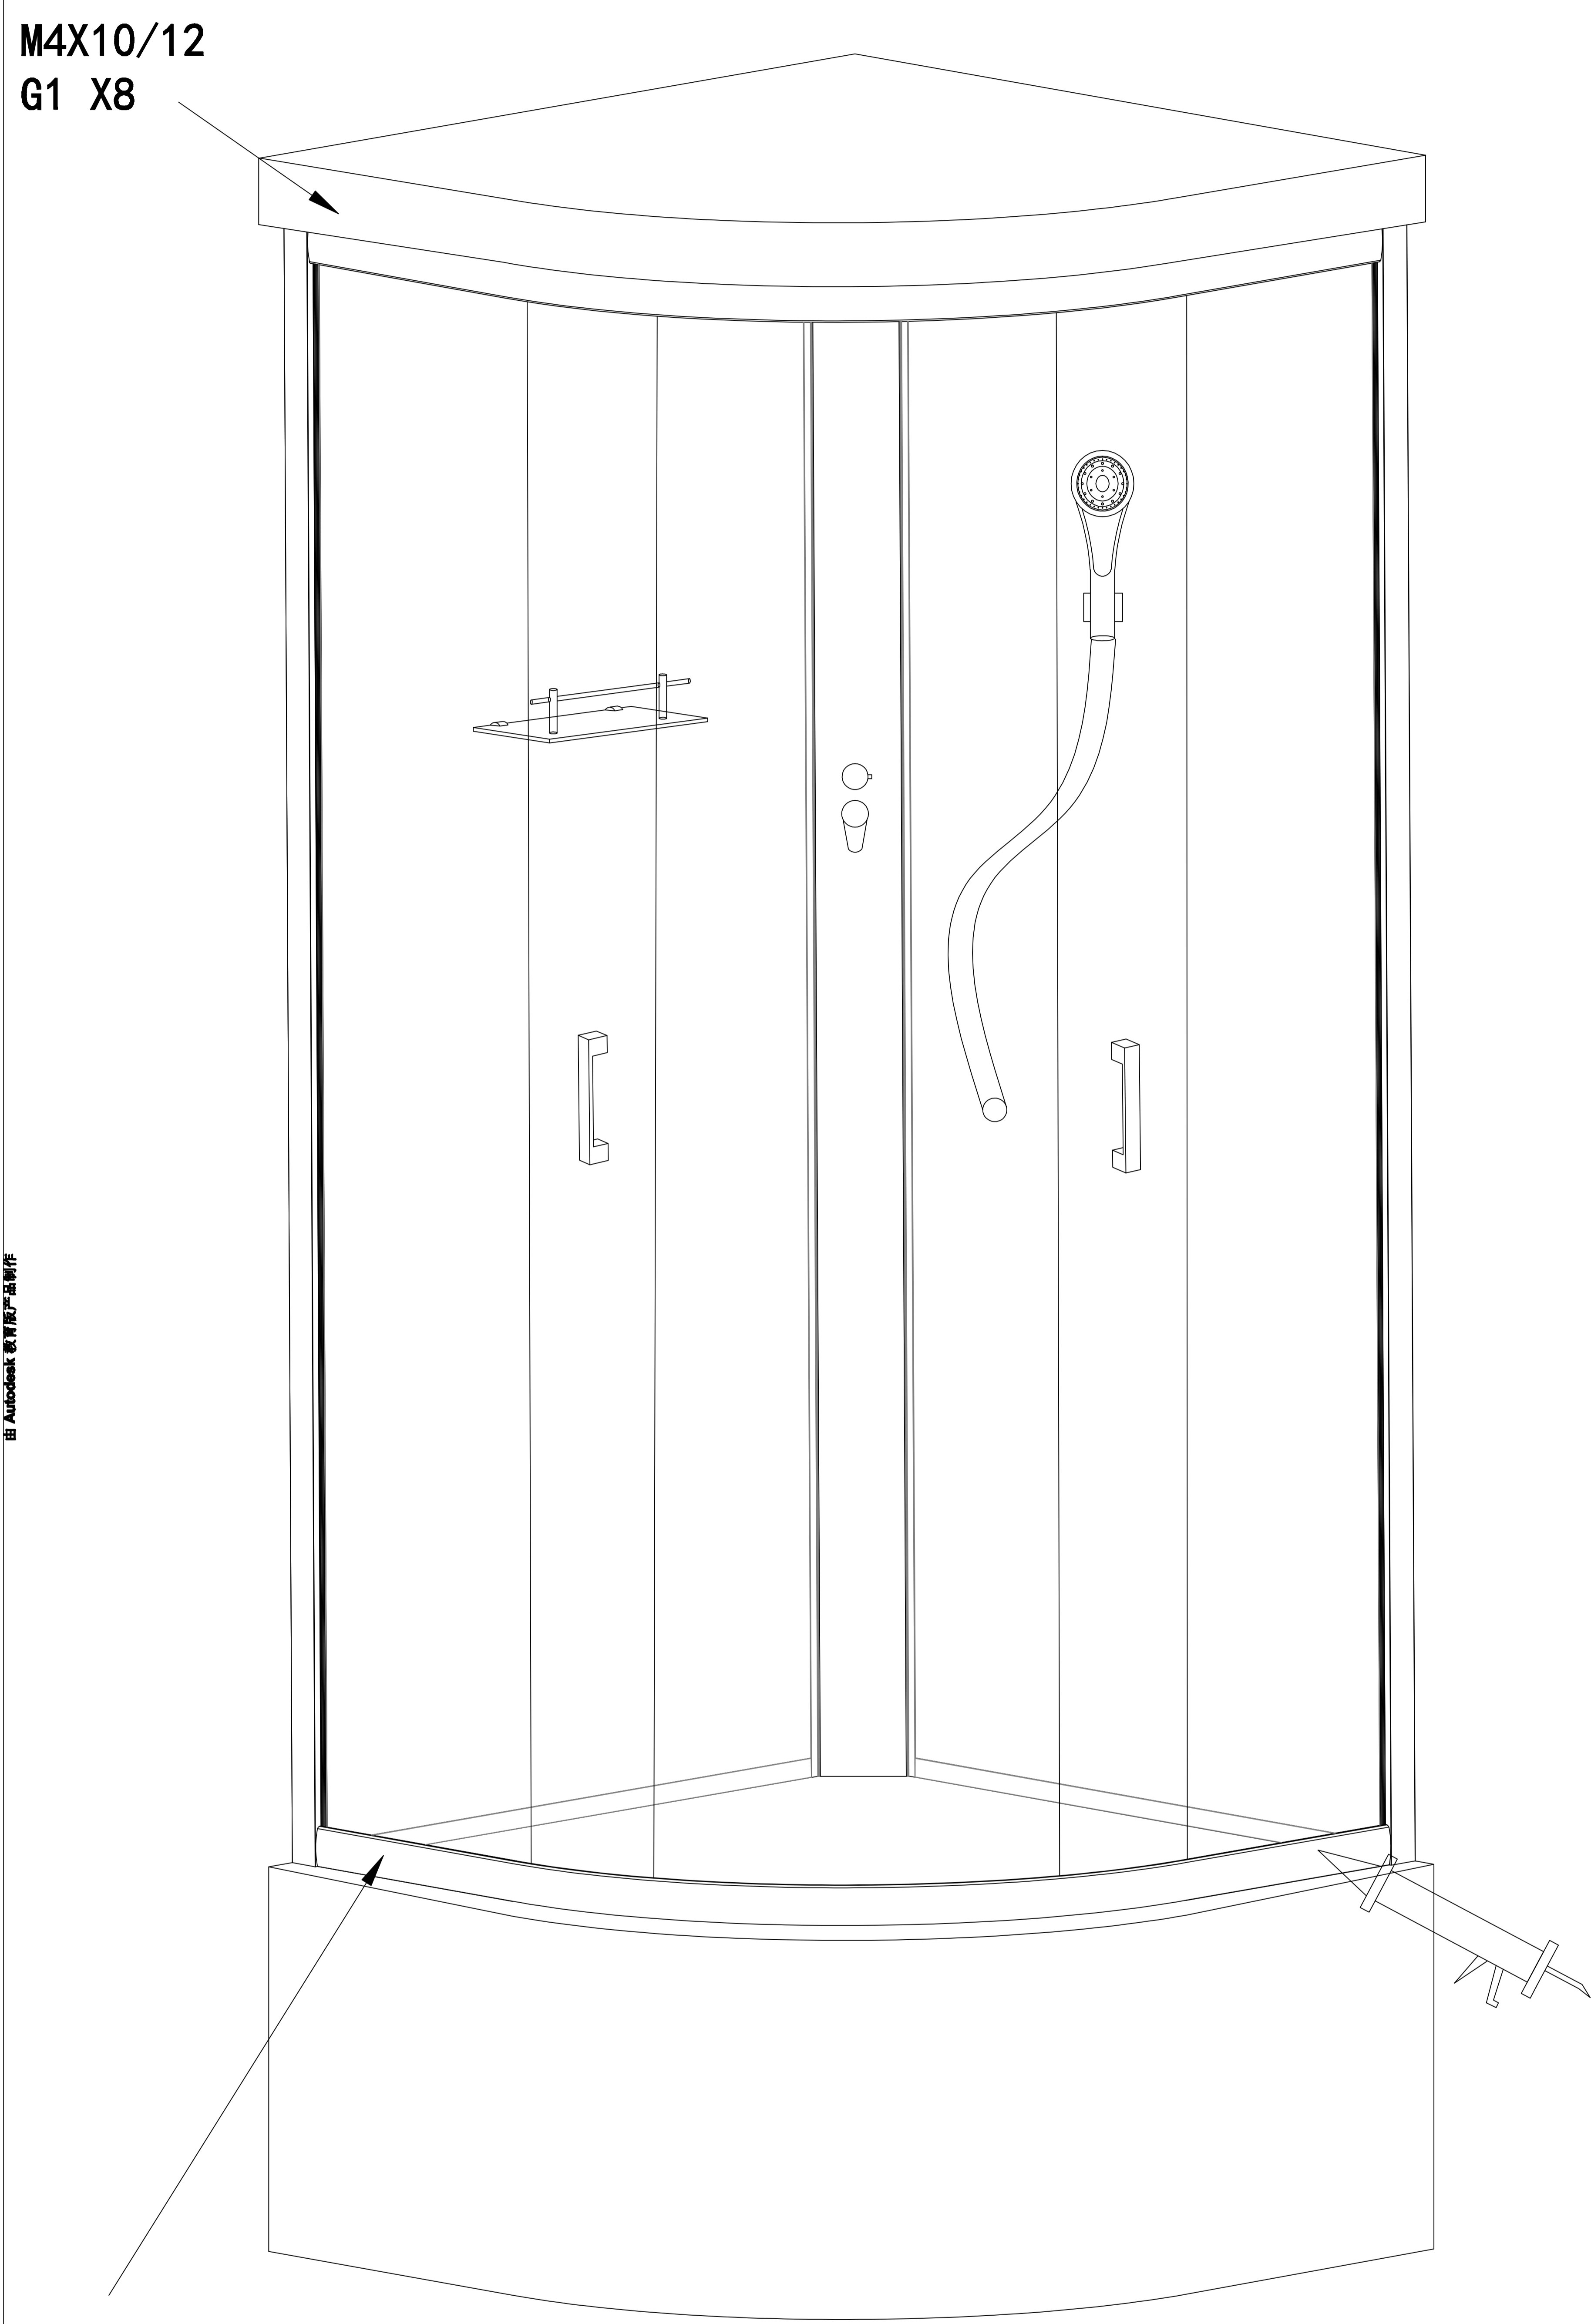

THE WHOLE BATHROOM Instruction Book

A1		X2	E1		X8	K1		X4
B1		X2	F1		X16	L1		X4
C1		X2	G1		X8	M1		X8
D1		X2	H1		X2	N1		X4
			I1		X4	O1		X2

IN BATHROOM

A2		X1	Bibcock
B2		X1	Connector
C2		X1	Shower Pedestal

IN GLASS

99814

ROOF

TRAY

A2

Set Glass

Door Glass

Pathway

Frame

<p>A2-1 X4</p> 	<p>A2-2 X12</p>  <p>M12</p>	<p>A2-3 M12*L x3 M12*S x1</p> 
	<p>A2-4 X1</p> 	<p>A2-5 X4</p> 
<p>A2-6 X5</p> 	<p>A2-7 X3</p> 	

1

2

2-1

a

b

②-1