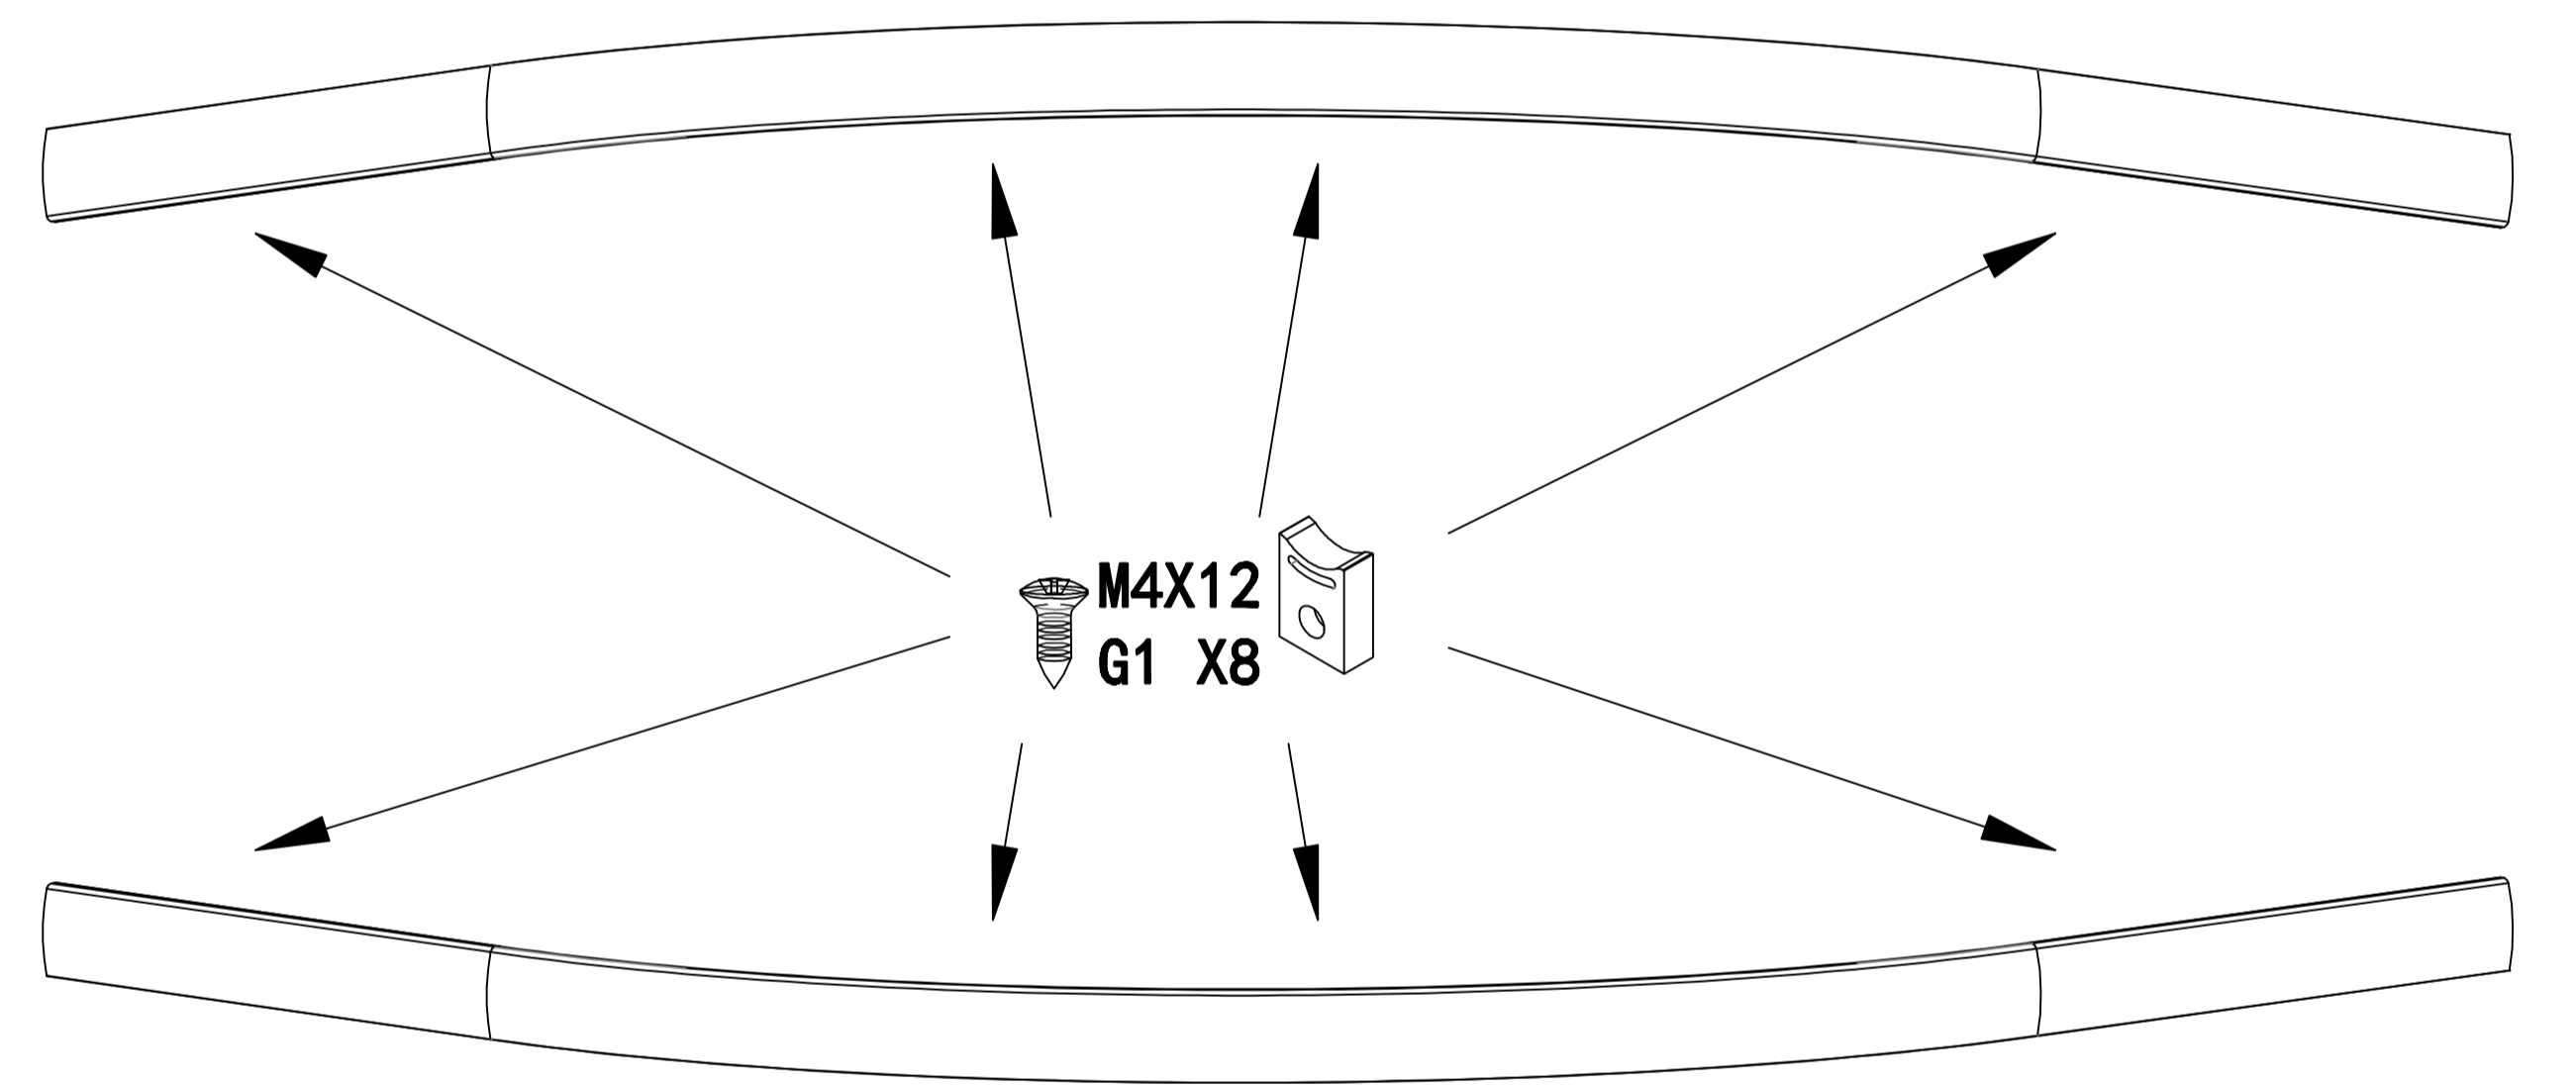

THE WHOLE BATHROOM Instruction Book

A1		X2	E1		X8	K1		X4
B1		X2	F1		X16	L1		X4
C1		X2	G1		X8	M1		X8
D1		X2	H1		X2	N1		X4
			I1		X4	O1		X2

IN BATHROOM

A2		X1	Bibcock
B2		X1	Connector
C2		X1	Shower Pedestal

IN GLASS

99814

ROOF

TRAY

A2

Set Glass

Door Glass

Pathway

Frame

<p>A2-1 X4</p> 	<p>A2-2 X12</p>  <p>M12</p>	<p>A2-3 M12*L x3 M12*S x1</p> 
	<p>A2-4 X1</p> 	<p>A2-5 X4</p> 
<p>A2-6 X5</p> 	<p>A2-7 X3</p> 	

1

2

2-1

a

b

②-1