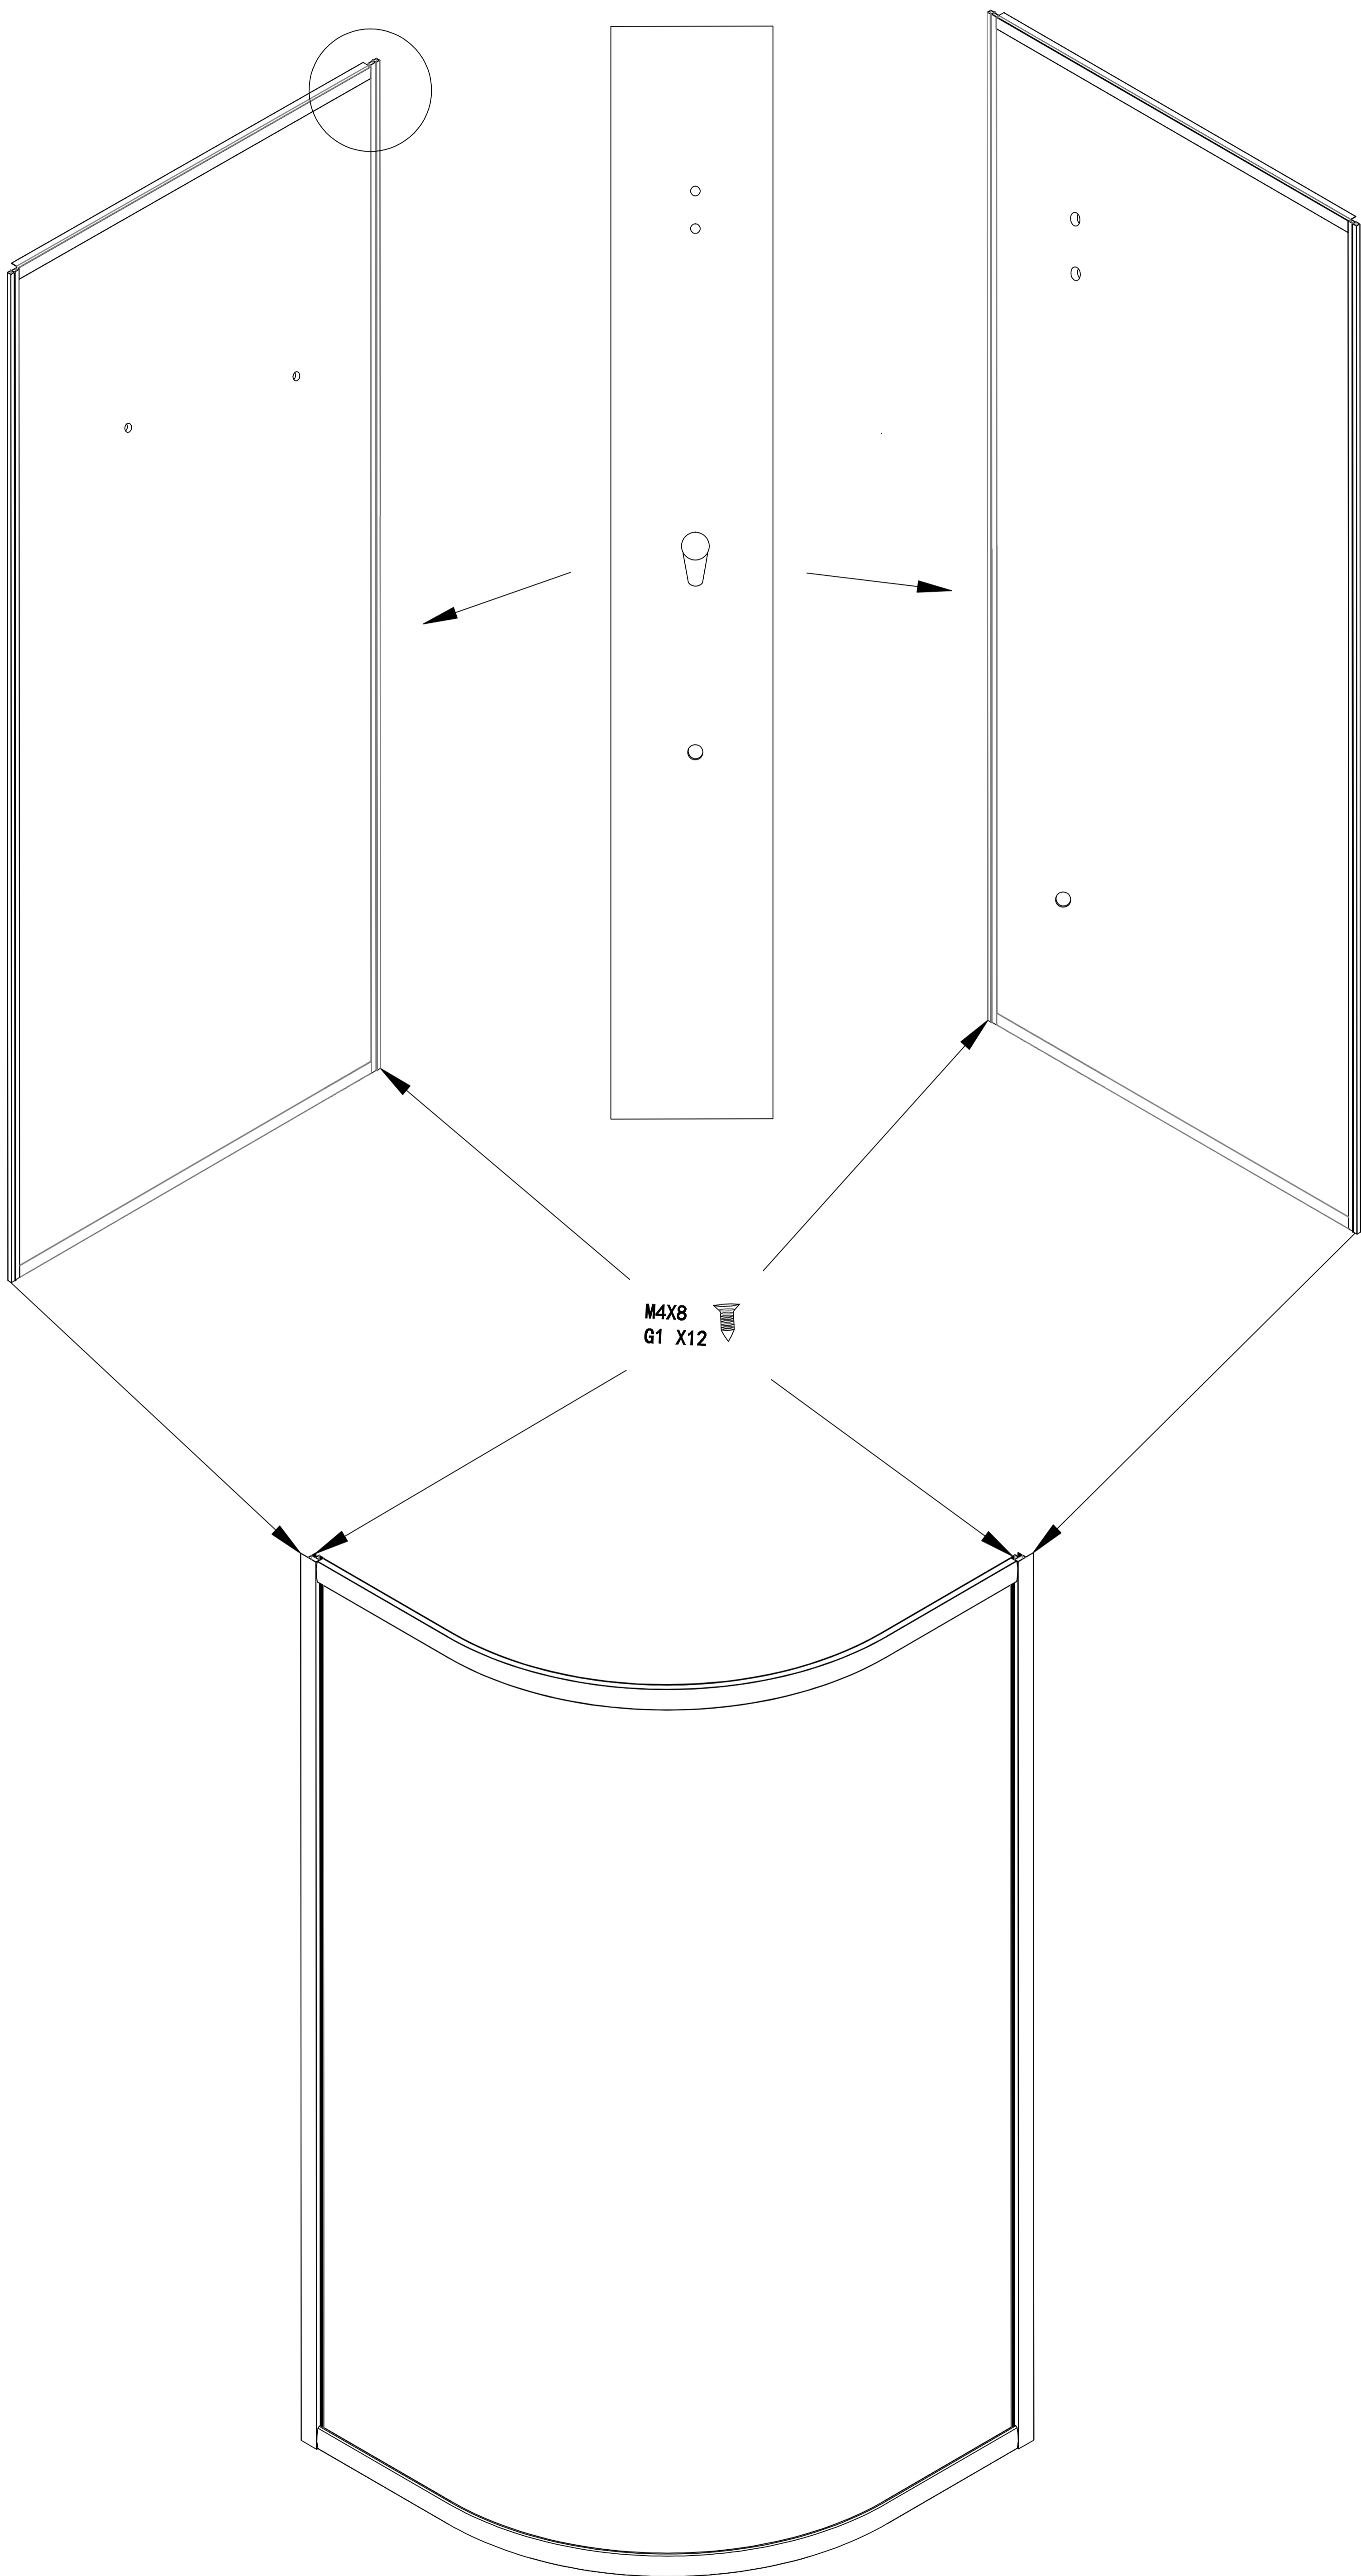

THE WHOLE BATHROOM Instruction Book

A1		X2	E1		X8	K1		X4
B1		X2	F1		X16	L1		X4
C1		X2	G1		X8	M1		X8
D1		X2	H1		X2	N1		X4
			I1		X4	O1		X2

IN BATHROOM

A2		X1	Bibcock
B2		X1	Connector
C2		X1	Shower Pedestal

IN GLASS

99814

ROOF

TRAY

A2

Set Glass

Door Glass

Pathway

Frame

<p>A2-1 X4</p> 	<p>A2-2 X12</p>  <p>M12</p>	<p>A2-3 M12*L x3 M12*S x1</p> 
	<p>A2-4 X1</p> 	<p>A2-5 X4</p> 
<p>A2-6 X5</p> 	<p>A2-7 X3</p> 	

1

2

2-1

a

b

②-1