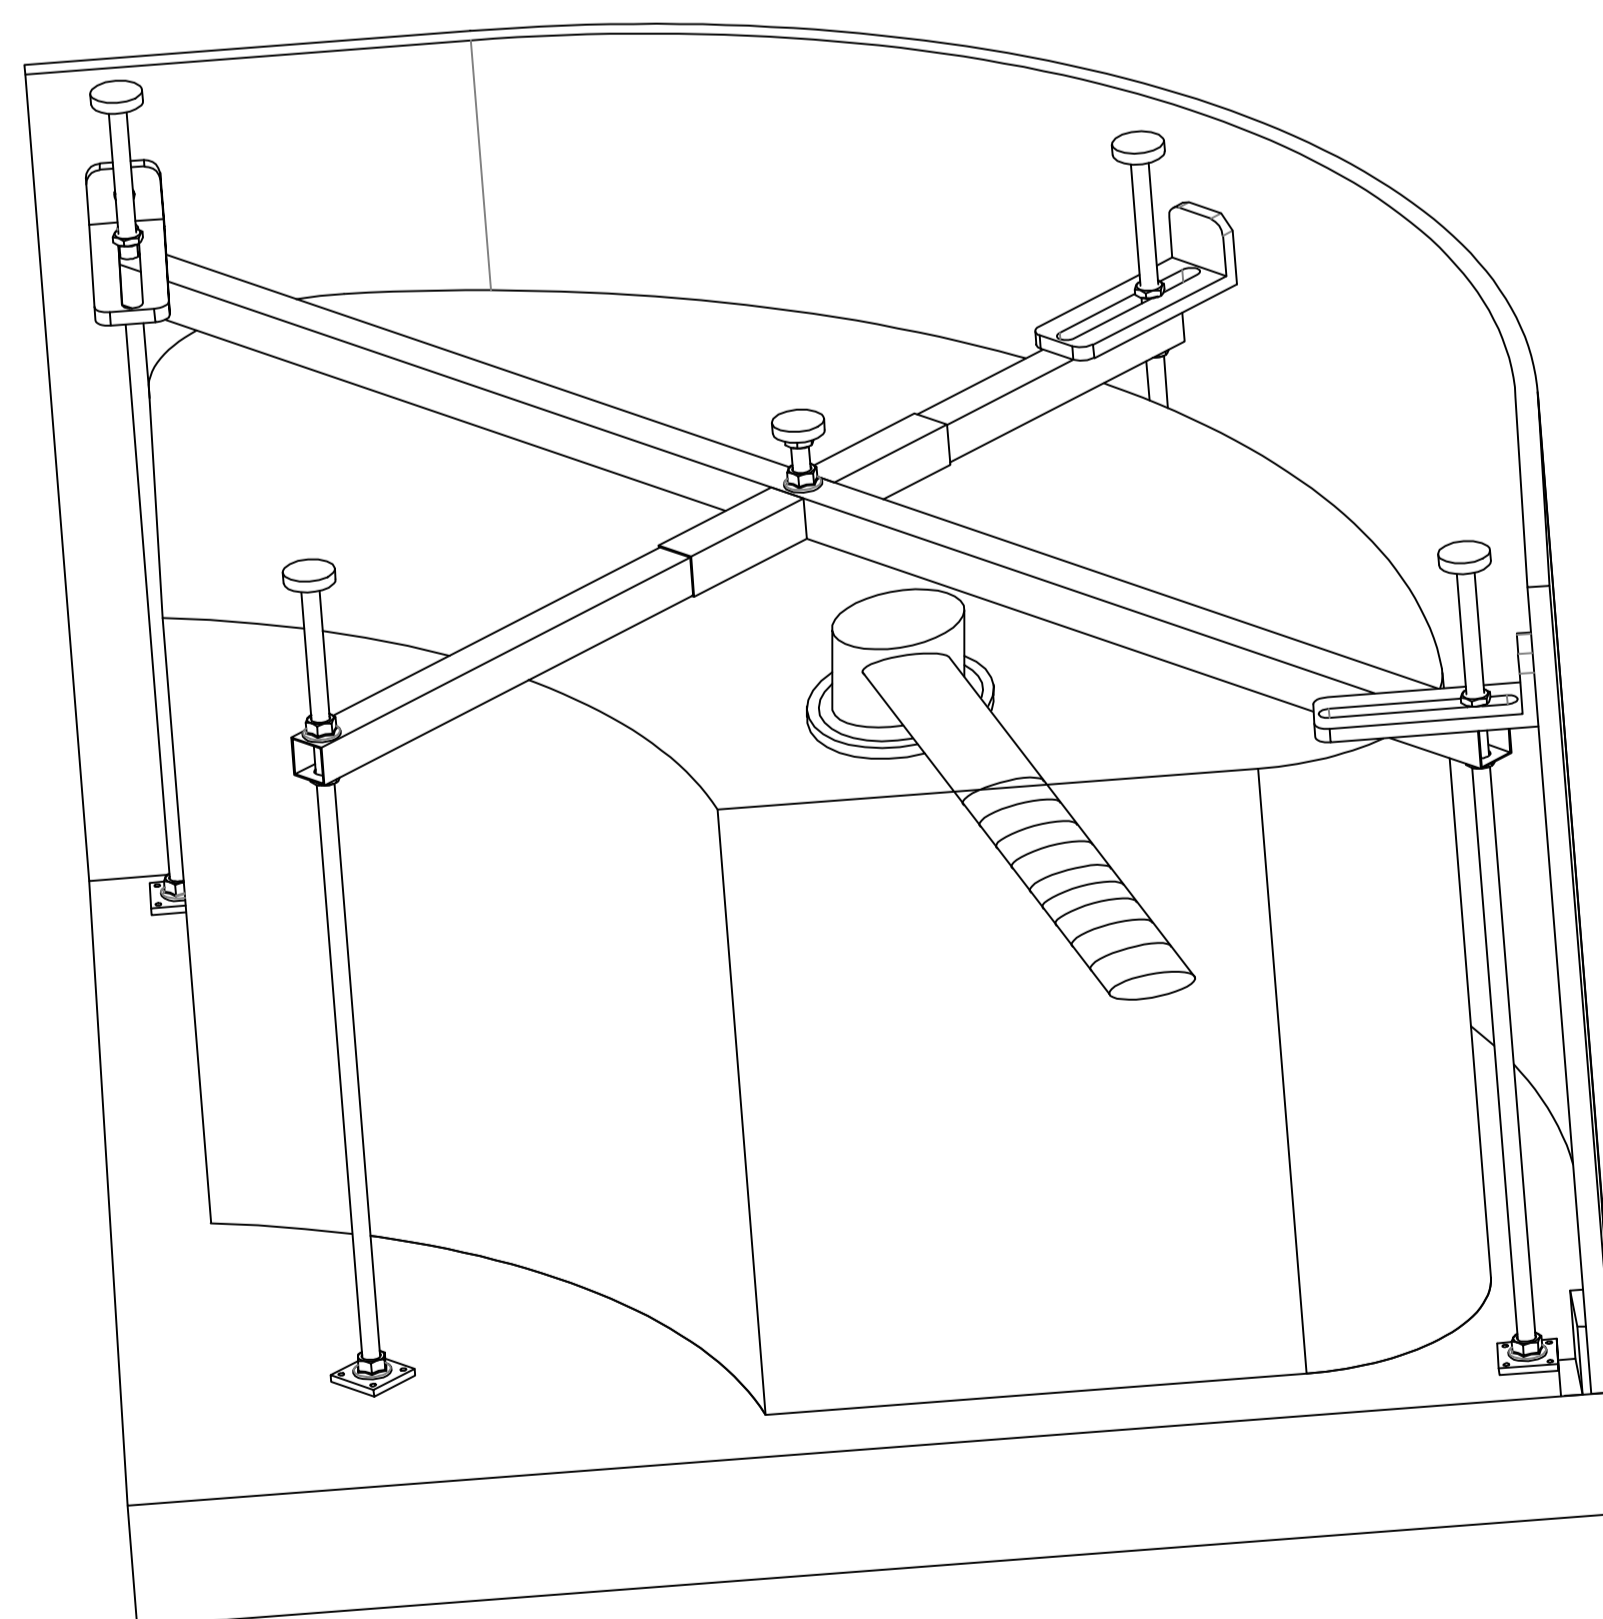

THE WHOLE BATHROOM Instruction Book

A1		X2	E1		X8	K1		X4
B1		X2	F1		X16	L1		X4
C1		X2	G1		X8	M1		X8
D1		X2	H1		X2	N1		X4
			I1		X4	O1		X2

IN BATHROOM

A2		X1	Bibcock
B2		X1	Connector
C2		X1	Shower Pedestal

IN GLASS

99814

ROOF

TRAY

A2

Set Glass

Door Glass

Pathway

Frame

<p>A2-1 X4</p> 	<p>A2-2 X12</p>  <p>M12</p>	<p>A2-3 M12*L x3 M12*S x1</p> 
	<p>A2-4 X1</p> 	<p>A2-5 X4</p> 
<p>A2-6 X5</p> 	<p>A2-7 X3</p> 	

1

2

2-1

a

b

②-1