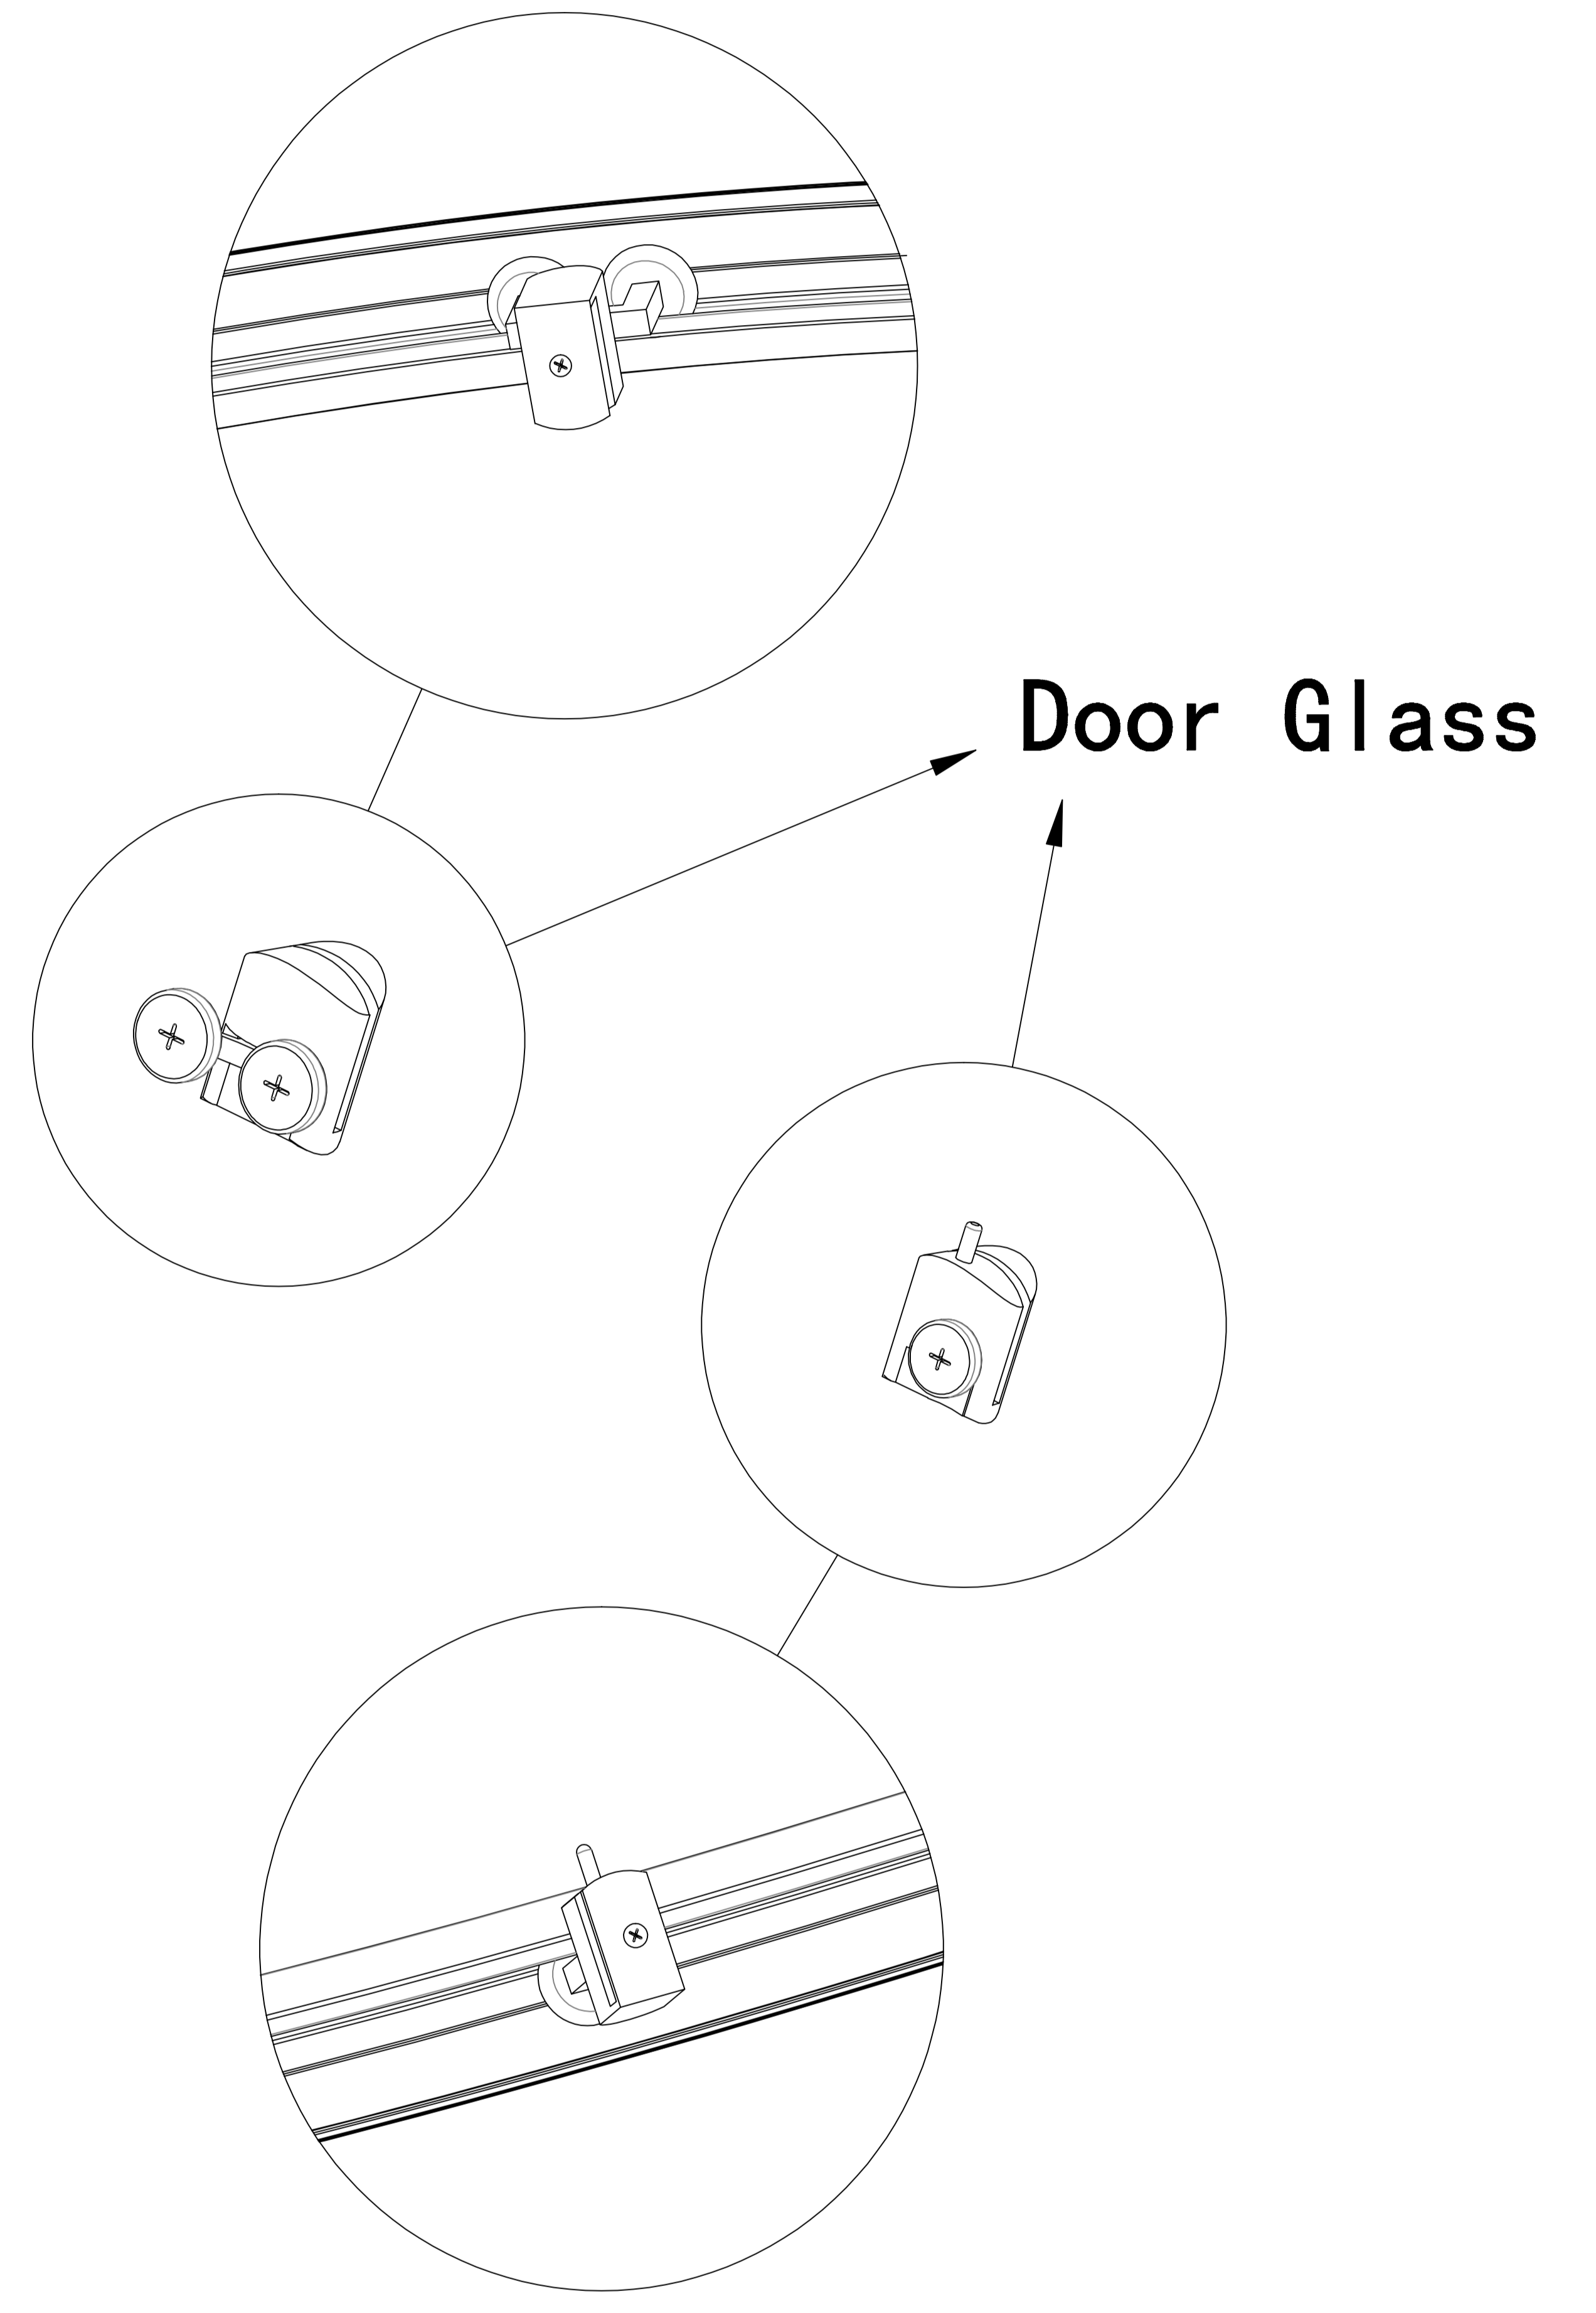

THE WHOLE BATHROOM Instruction Book

A1		X2	E1		X8	K1		X4
B1		X2	F1		X16	L1		X4
C1		X2	G1		X8	M1		X8
D1		X2	H1		X2	N1		X4
			I1		X4	O1		X2

IN BATHROOM

A2		X1	Bibcock
B2		X1	Connector
C2		X1	Shower Pedestal

IN GLASS

99814

ROOF

TRAY

A2

Set Glass

Door Glass

Pathway

Frame

<p>A2-1 X4</p> 	<p>A2-2 X12</p>  <p>M12</p>	<p>A2-3 M12*L x3 M12*S x1</p> 
	<p>A2-4 X1</p> 	<p>A2-5 X4</p> 
<p>A2-6 X5</p> 	<p>A2-7 X3</p> 	

1

2

2-1

a

b

②-1