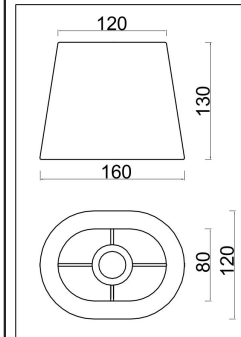

FREYA
TRADITION OF QUALITY

Instruction

FR2028PL-03N

Model: FR2028PL-03N
Collection: Classic