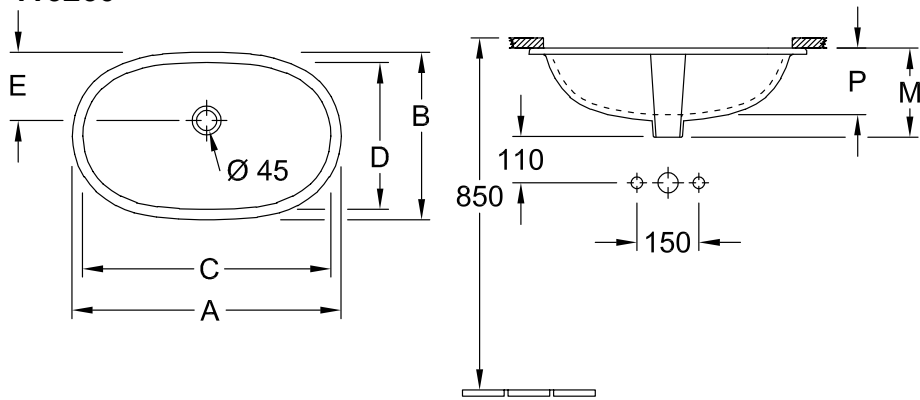

### 1 . POSITION

Model	416260
Width	600 mm
Depth	350 mm
Weight	8,7 kg
Description	Sanitary porcelain the hole for the washbasin can only be cut out using the original washbasin because tolerances of several millimetres are possible, installation possible in natural stone and laminate countertops fastening set included
Tap fitting / Tap hole remark	without tap hole area
Overflow remark	with overflow
Material	Sanitary porcelain
Specification texts	O.novo; Undercounter washbasin; Sanitary porcelain; Size: 600 x 350 mm; Oval; without tap hole area; with overflow; the hole for the washbasin can only be cut out using the original washbasin because tolerances of several millimetres are possible, installation possible in natural stone and laminate countertops; fastening set included

## COLOURS

White Alpin	41626001	4051202085391
White Alpin CeramicPlus	416260R1	4051202095857

TECHNICAL DRAWINGS

416260

	A	B	C	D	E	M	P
4162 60	650	400	600	350	165	208	160
4162 50	580	370	530	320	145	200	150