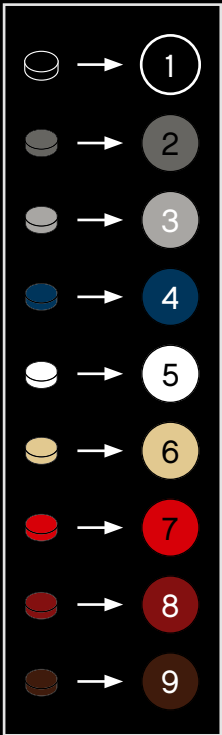

RELAX

LEGO® ART is the perfect way to disconnect, de-stress, and relax.

[LEGO.com/brickseparator](https://www.lego.com/brickseparator)

A

B

A

B

1

2

3

4

5

6

7

8

9