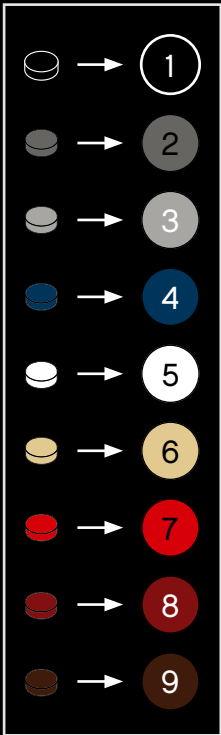

RELAX

LEGO® ART is the perfect way to disconnect, de-stress, and relax.

[LEGO.com/brickseparator](https://www.lego.com/brickseparator)

A

B

A

B

1

2

3

4

5

6

7

8

9