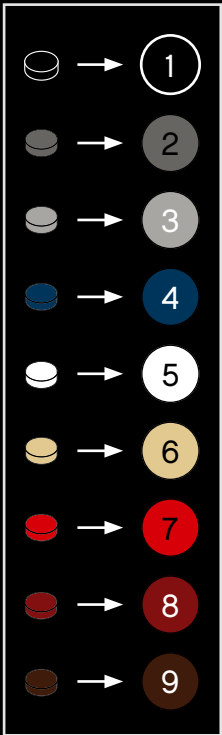

RELAX

LEGO® ART is the perfect way to disconnect, de-stress, and relax.

[LEGO.com/brickseparator](https://www.lego.com/brickseparator)

A

B

A

B

1

2

3

4

5

6

7

8

9