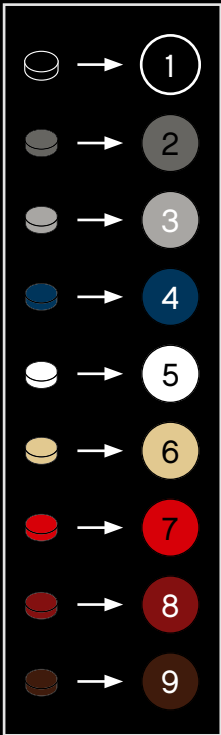

RELAX

LEGO® ART is the perfect way to disconnect, de-stress, and relax.

[LEGO.com/brickseparator](https://www.lego.com/brickseparator)

A

B

A

B

1

2

3

4

5

6

7

8

9