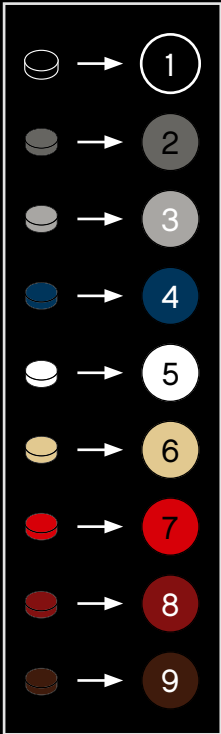

RELAX

LEGO® ART is the perfect way to disconnect, de-stress, and relax.

[LEGO.com/brickseparator](https://www.lego.com/brickseparator)

A

B

A

B

1

2

3

4

5

6

7

8

9