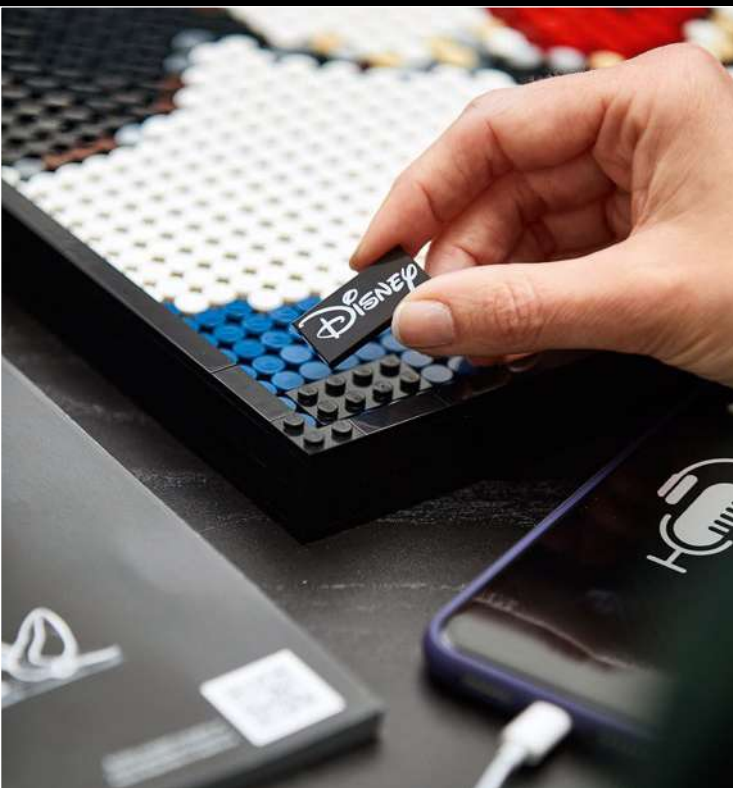

WELCOME TO LEGO® ART

Imagine crafting your own wall art. Maybe it's a passion that fascinates you, or maybe it's the promise of an immersive creative experience like no other: a piece of iconic art you can build from scratch, paired with a unique soundtrack crafted around your favourite Disney characters. You can listen as you build, at your own pace, and get the inside story. Relax and reconnect with your creative side. Create something you'll love and give your living space a touch of the iconic.