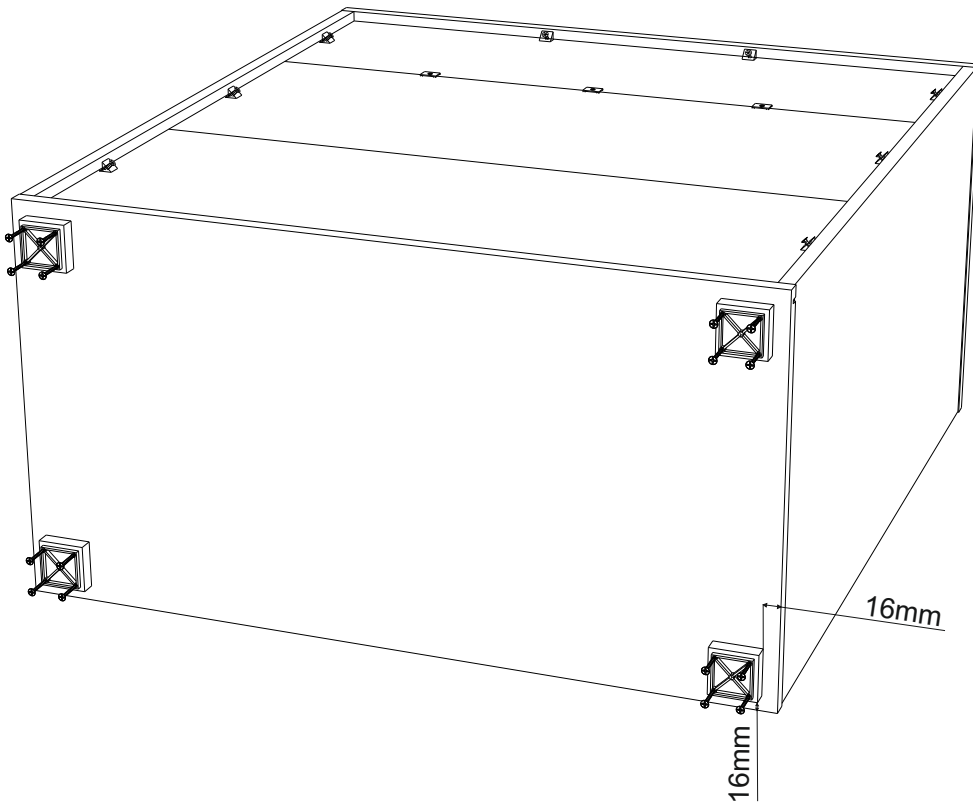

7

8

| | | | | | |
|----|--|----|---|-----|---|
| K1 |  | K2 |  | S1 |  |
| x3 | | x3 | | x10 | |

GLOSS Komod KM-3

9

| | | | |
|----|---|-----|---|
| T1 |  | KR2 |  |
| x4 | 50x50x20mm | x16 | USØ3,5x30 |

10