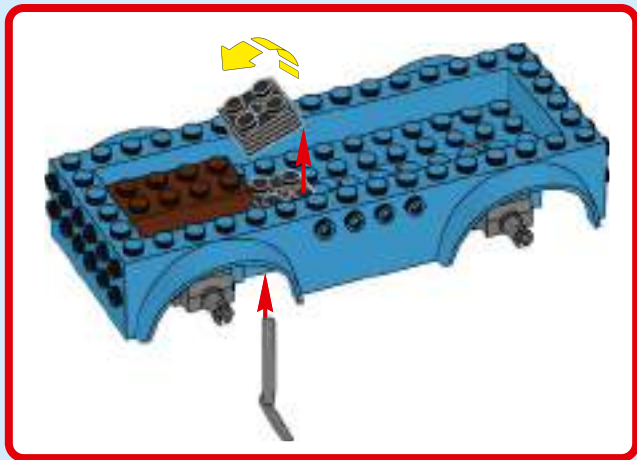

2x
6370303

1x
663624

2x
300924

1x
4567996

2x
6375518

1x
6331824

4x
4501232

2x
6079007

3x
6092648

1x
6289411

1x
383321

1x
6173572

1x
6219626

1x
6283884

1x
6174454

1x
6345794

1x
379528

1x
4211201

2x
6240212