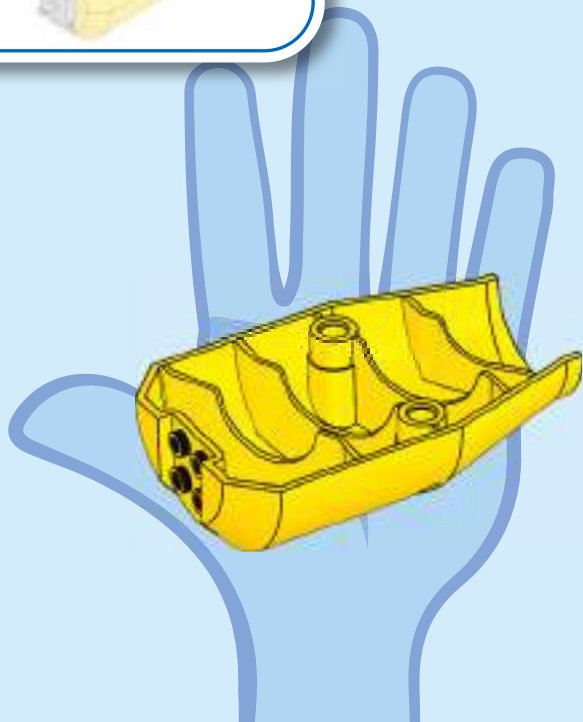

CITY

60325

An advertisement for a LEGO compatibility checker. The background is a bright yellow surface. A rolled-up white instruction manual is unrolled, showing a blue page with the number '16' and a diagram of a LEGO house. A LEGO minifigure is placed on the manual. To the right, a smartphone displays a digital version of the same assembly step, with a green LEGO minifigure on the screen. Another smartphone is partially visible to the right. Small orange LEGO pieces are scattered on the yellow surface.

[LEGO.com/devicecheck](https://LEGO.com/devicecheck)

乐高®拼搭指引

LEGO® Building Instructions

Download on the  
App Store

GET IT ON  
Google Play

腾讯应用宝  
安卓应用商店

Apple and the Apple logo are trademarks of Apple Inc.  
Google Play and the Google Play logo are trademarks of Google LLC.  
Tencent and the Tencent logo are trademarks of Tencent Inc.