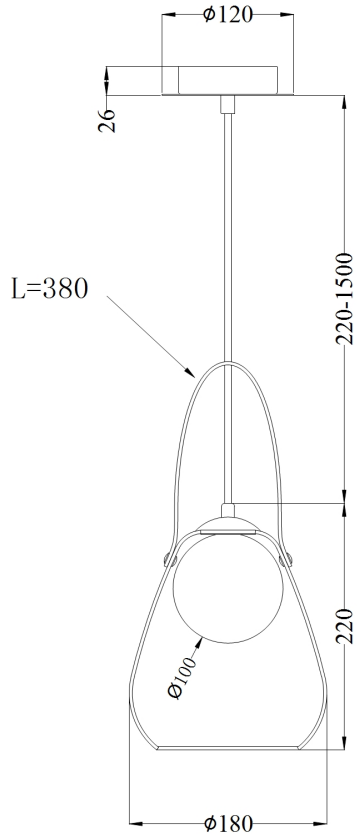

Instruction

Collection: MODERN
Series: INDIANA
Model: MOD544PL-01W
Ceiling

1 x G9 (28W)

MAYTONI
DECORATIVE LIGHTING
www.maytoni.de