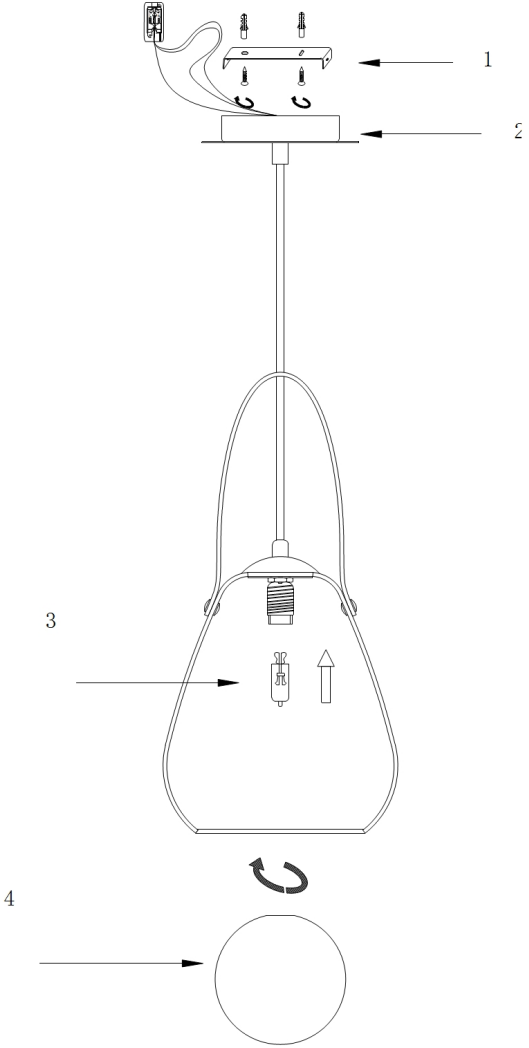

Instruction

Collection: MODERN
Series: INDIANA
Model: MOD544PL-01W
Ceiling

1 x G9 (28W)

MAYTONI
DECORATIVE LIGHTING
www.maytoni.de