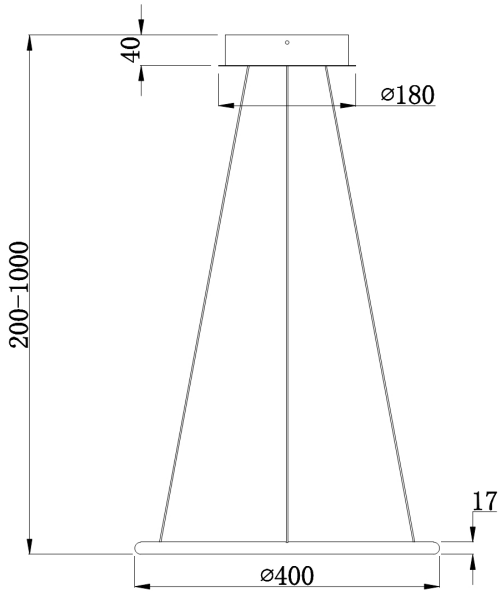

# Instruction

Collection: MODERN  
Series: NOLA  
Model: MOD807-PL-01-24-W  
Ceiling

- Ceiling

max 24W  
1400 LM

**MAYTONI**  
DECORATIVE LIGHTING

[www.maytoni.de](http://www.maytoni.de)