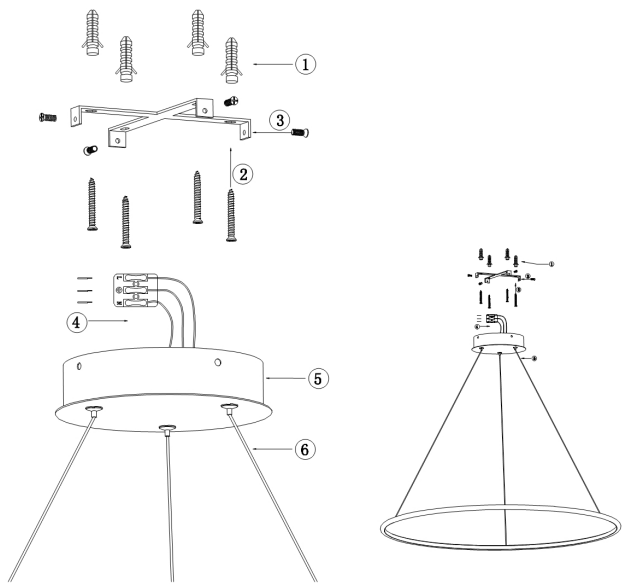

# Instruction

Collection: MODERN  
Series: NOLA  
Model: MOD807-PL-01-24-W  
Ceiling

- Ceiling

max 24W  
1400 LM

**MAYTONI**  
DECORATIVE LIGHTING

[www.maytoni.de](http://www.maytoni.de)