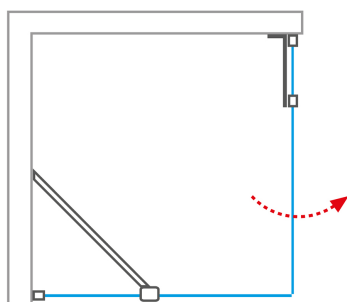

### Single opening shower door GDO1N in a combination with a solid sidewall GBN

The latest frameless ELEGANT NEO range is remarkable with its **lightweight** and pure design, allowing the airiness and elegance of each product to stand out. But it is really unique because of its unmatched range of installation dimensions, so you won't have to limit yourself. It uses 6 mm safety glass with ROLSHIELD protective coating applied, high-quality chrome steel fittings and integrated strut. With a standard height of 2000 mm, it provides all the necessary solutions for your bathroom.

Type	Order number	Profile	Height (h)	Installation width (y)	Glass	Delivery	Side part width (s)	Entrance size (c)
GDO1N/800	188-8000000-00-02	Brillant	2015 mm	685-785	Transparent	S	290	380-480
GDO1N/900	188-9000000-00-02	Brillant	2015 mm	785-885	Transparent	S	290	480-580
GDO1N/1000	188-1000000-00-02	Brillant	2015 mm	885-985	Transparent	S	290	580-680
GDO1N/1100	188-1100000-00-02	Brillant	2015 mm	985-1085	Transparent	S	290	680-780
GDO1N/1200	188-1200000-00-02	Brillant	2015 mm	---	Transparent	S	290	780-880
GBN/800	189-8000000-00-02	Brillant	2005 mm	---	Transparent	S	---	---

Type	Order number	Profile	Height (h)	Installation width (y)	Glass	Delivery	Side part width (s)	Entrance size (c)
GBN/900	189-9000000-00-02	Brillant	2005 mm	---	Transparent	S	---	---
GBN/1000	189-1000000-00-02	Brillant	2005 mm	985-995	Transparent	S	---	---