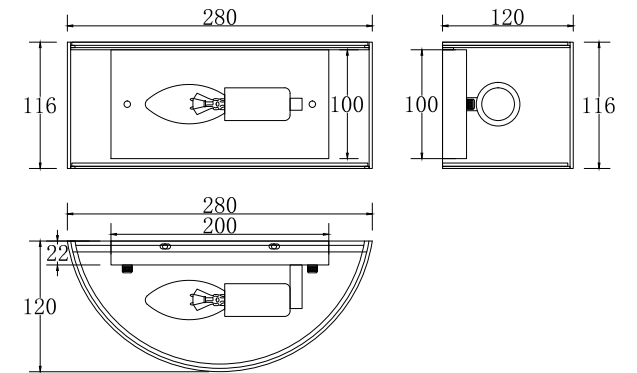

Instruction

MOD096WL-01CH

1 x E14 (40W)

Model: MOD096WL-01CH
Collection: Modern

Wall Lamps