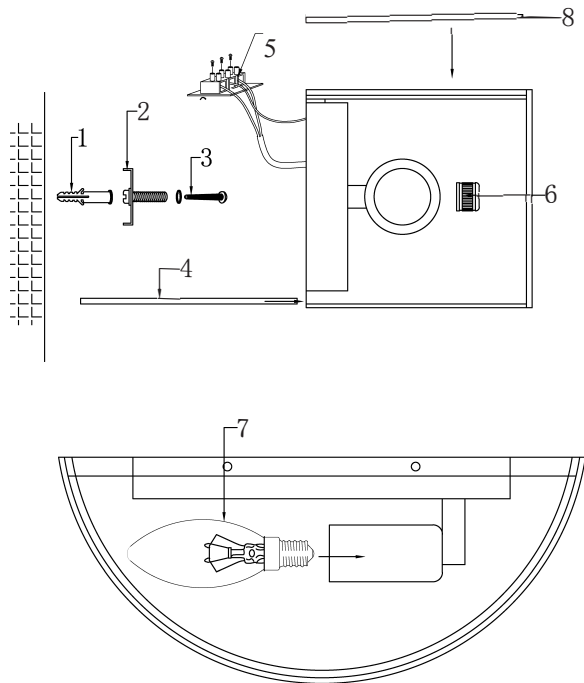

Instruction

MOD096WL-01CH

1 x E14 (40W)

Model: MOD096WL-01CH
Collection: Modern

Wall Lamps