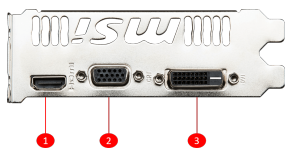

SPECIFICATIONS

Graphics Processing Unit	NVIDIA GeForce® GT 730
Interface	PCI Express 2.0
Core Clocks	1006
Memory Speed	1600
Memory Size	2048
Memory Type	DDR3
Memory Bus	64 bits
HDCP Support	Y
Power consumption	23
Recommended PSU	300
Card Dimension (mm)	148 x 106 x 42mm
Weight (Card / Package)	231g / 425g
DirectX Version Support	12 API
OpenGL Version Support	4.4
Maximum Displays	3
DVI Connectors	Dual-link DVI-D x 1 Max Resolution: 2560 x 1600 @60 Hz
D-SUB Connectors	1
HDMI Connectors	1 (version 1.4a) Max Resolution: 4096x2160 @24 Hz
RAMDAC speed (MHz)	400

CONNECTIONS

1. HDMI
2. DI-SUB
3. SL-DVI

FEATURES

MSI Afterburner

The ultimate overclocking software with advanced control options and real-time hardware monitor.