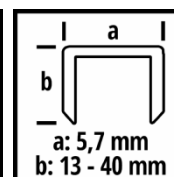

## Features & Benefits

- 2-In-1 combination tool comprising an air stapler and air nailer
- Ideal for restoration and renovation jobs
- Non-slip rubberized handle for safety during use
- Top performance with a hose inner diameter of 9 mm or more
- The safety nose prevents the tool starting up unintentionally
- The fill level indicator shows the number of staples/nails left
- Depth setting adjuster for adjustment of the shooting depth
- Incl. 500 staples with lengths of 16/25/40 mm each
- Incl. 1,000 nails with lengths of 25/40 mm each
- Incl. 1 small oil bottle, 1 nipple and 2 hexagon keys
- Supplied in a practical transport and storage case

## Technical Data

- Max. operating pressure	8.3 bar
- Staple length min.	13 mm
- Staple length max.	40 mm
- Staple width	5.7 mm
- Nail length min.	10 mm
- Nail length max.	50 mm
- Nail thickness	1 mm
- Max. load capacity of magazine	100 Pieces

## Logistic Data

- Product weight	1.52 kg
- Gross weight single packaging	3.87 kg
- Dimensions single packaging	330 x 83 x 302 mm
- Pieces per export carton	5 Pieces
- Gross weight export carton	20 kg
- Dimensions export carton	440 x 340 x 315 mm
- Container quantity (20"/40"/40"HC)	2550   5500   6500