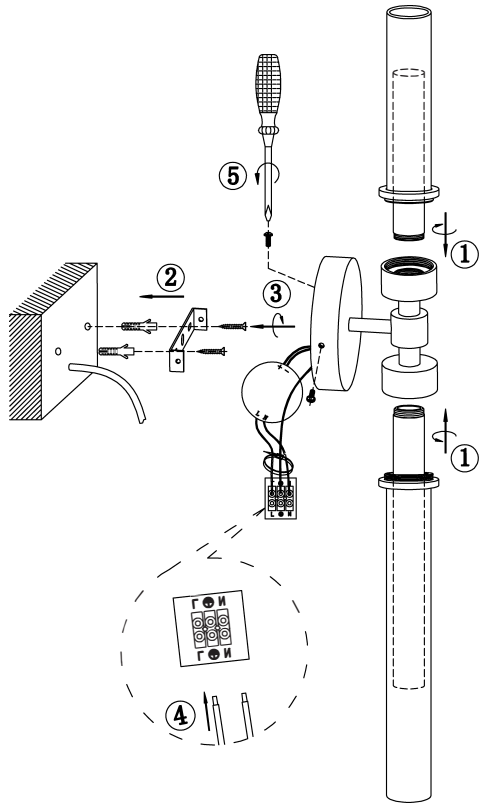

Instruction

MOD116WL-L7BS3K

MAX 7W
400 Lumen

Model: MOD116WL-L7BS3K
Collection: Modern

Wall Lamps