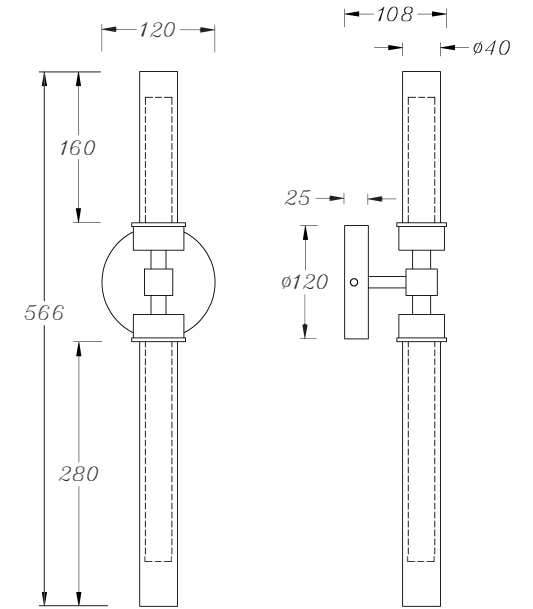

Instruction

MOD116WL-L7BS3K

MAX 7W
400 Lumen

Model: MOD116WL-L7BS3K
Collection: Modern

Wall Lamps