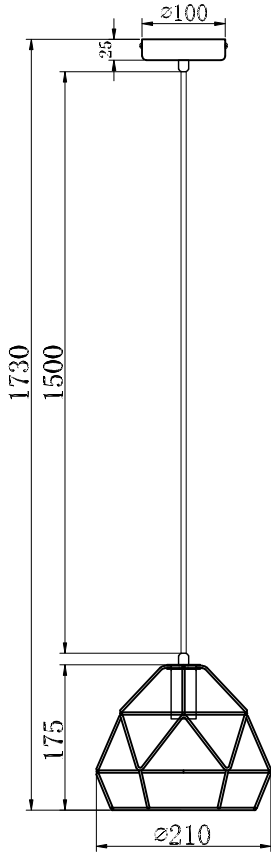

# Instruction

Collection: Loft  
Series: Soprano  
Model: T432-PL-01-G  
Ceiling

  
1 x E14 (40w)

**MAYTONI**  
DECORATIVE LIGHTING

[www.maytoni.de](http://www.maytoni.de)