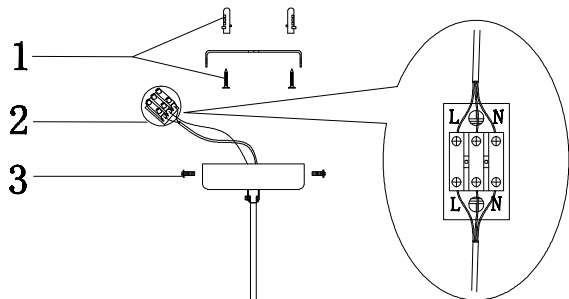

# Instruction

Collection: Loft  
Series: Soprano  
Model: T432-PL-01-G  
Ceiling

  
1 x E14 (40w)

**MAYTONI**  
DECORATIVE LIGHTING

[www.maytoni.de](http://www.maytoni.de)