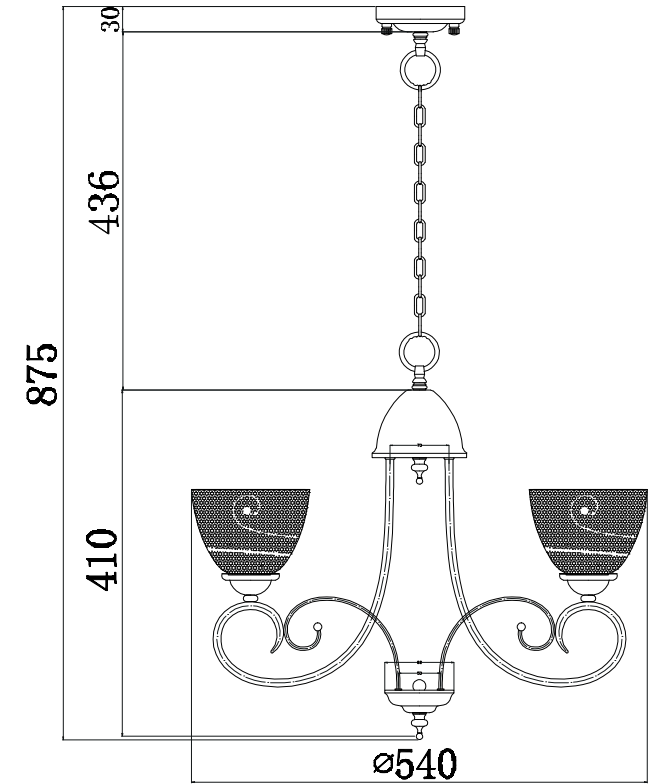

FREYA
TRADITION OF QUALITY

INSTRUCTION

MODEL: FR2753-PL-03-WG
CHANDELIER

3 X E14 (60W)

FREYA-LIGHT.COM