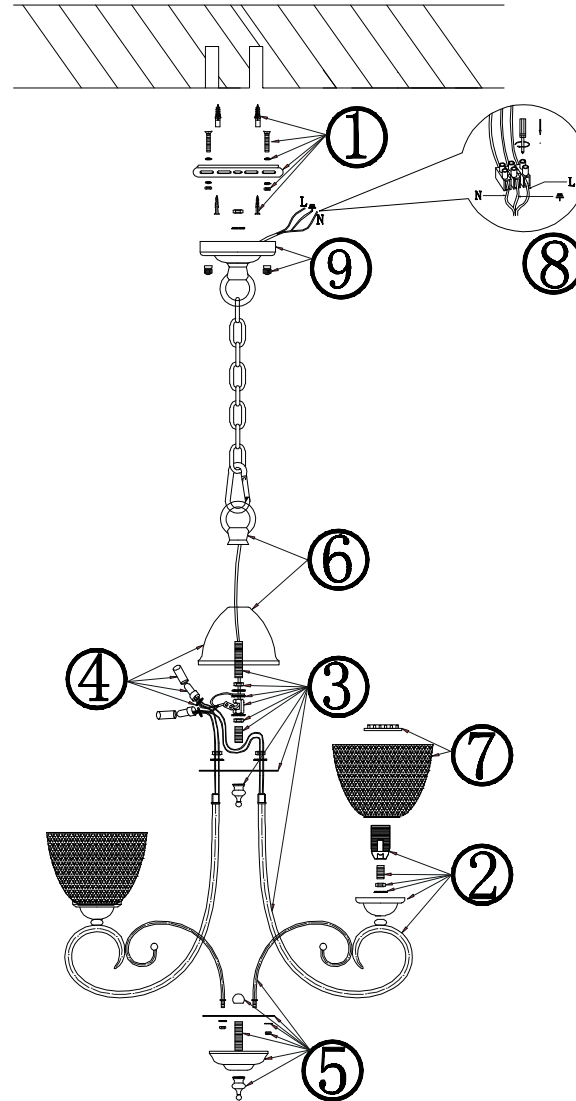

FREYA
TRADITION OF QUALITY

INSTRUCTION

MODEL: FR2753-PL-03-WG
CHANDELIER

3 X E14 (60W)

FREYA-LIGHT.COM