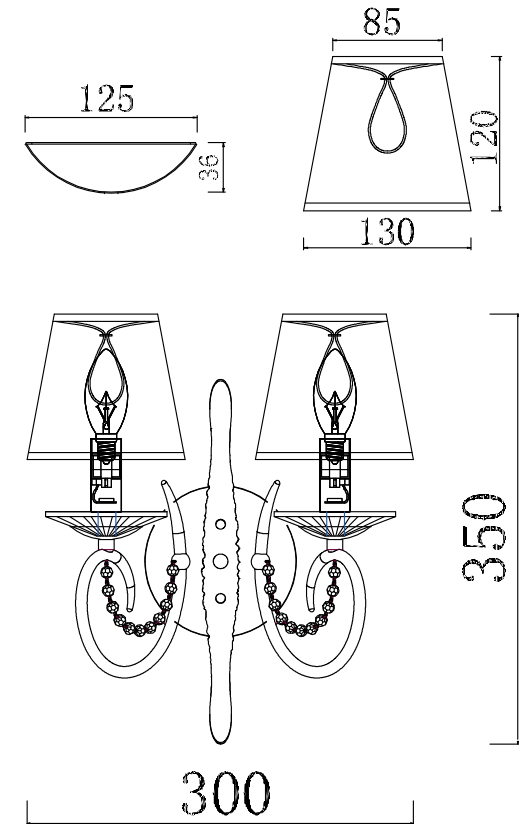

FREYA
TRADITION OF QUALITY

INSTRUCTION

MODEL: FR2755-WL-02-BR
SCONCE

2 x E14 (40W)

FREYA-LIGHT.COM