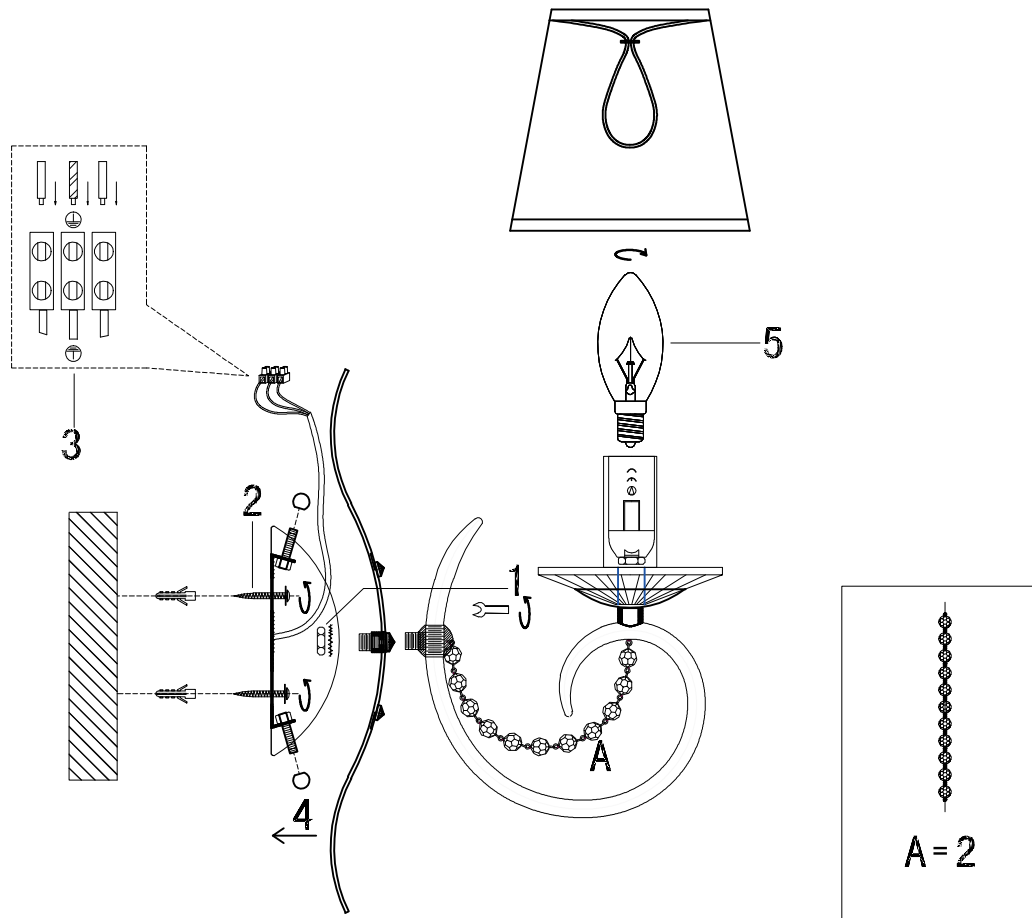

FREYA
TRADITION OF QUALITY

INSTRUCTION

MODEL: FR2755-WL-02-BR
SCONCE

2 x E14 (40W)

FREYA-LIGHT.COM