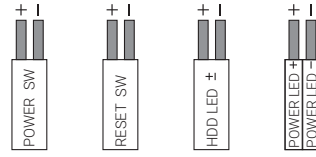

aerocool.io

Front I/O Cable Connection

Front I/O Connectors
(Please refer to the motherboard's manual for further instructions).

M/B F-PANEL

Note: Specifications may vary depending on your region. Contact your local retailer for more information.