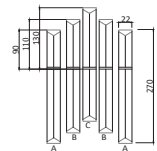

## FR10007PL-L46G

MAX 46W  
2200 Lumen

Model: FR10007PL-L46G  
Collection: LED Market

Pendant Lamps