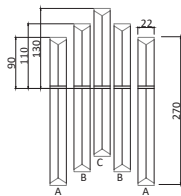

## FR10007PL-L46G

MAX 46W  
2200 Lumen

Model: FR10007PL-L46G  
Collection: LED Market

Pendant Lamps