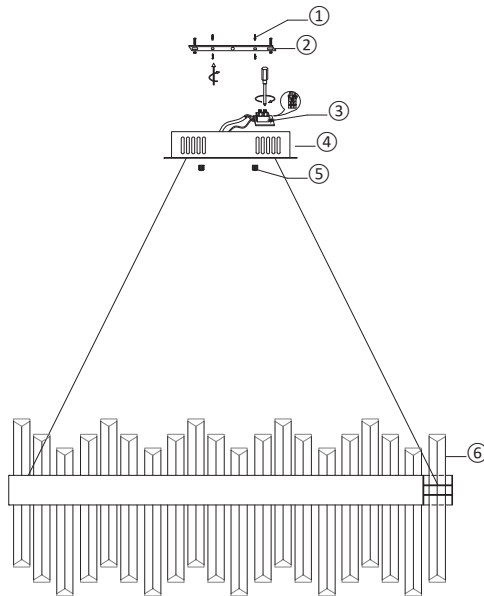

## FR10007PL-L46G

MAX 46W  
2200 Lumen

Model: FR10007PL-L46G  
Collection: LED Market

Pendant Lamps