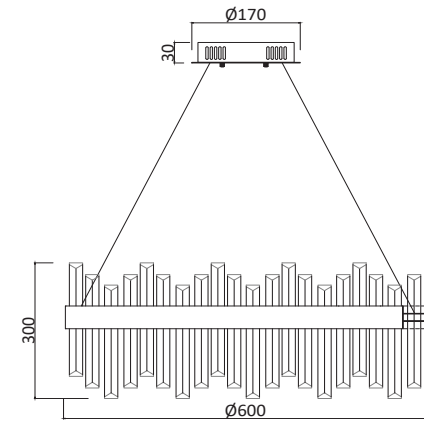

## FR10007PL-L46G

MAX 46W  
2200 Lumen

Model: FR10007PL-L46G  
Collection: LED Market

Pendant Lamps