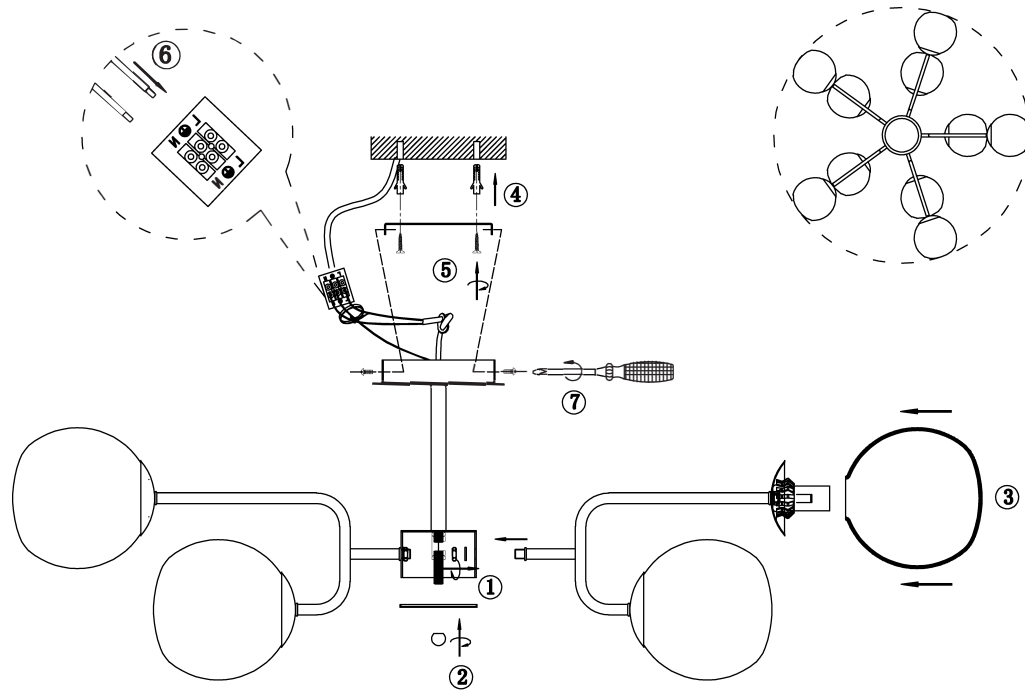

Instruction

MOD221PL-10N

10 x E14 (40W)

Model: MOD221PL-10N

Collection: Modern

Pendant Lamps