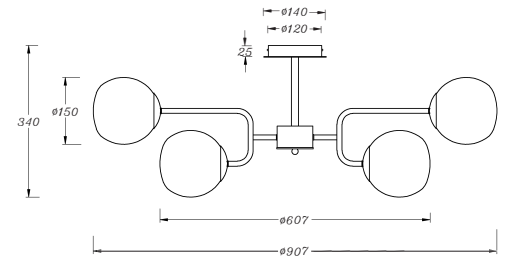

Instruction

MOD221PL-10N

10 x E14 (40W)

Model: MOD221PL-10N

Collection: Modern

Pendant Lamps