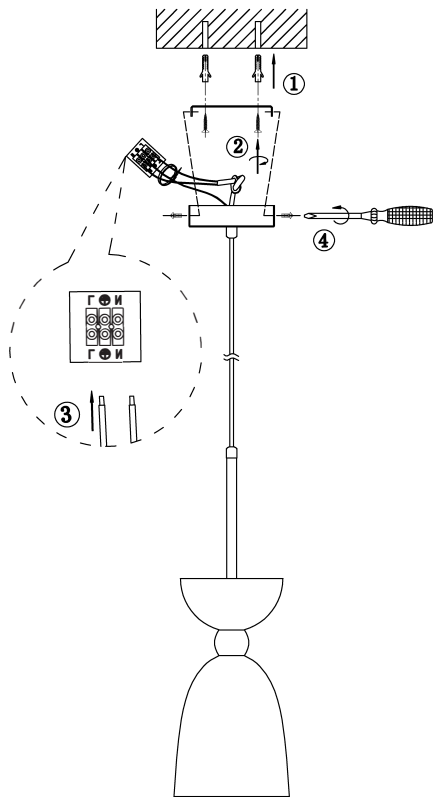

Instruction

MOD113PL-01W

1 x E14 (40W)

Model: MOD113PL-01W
Collection: Modern

Pendant Lamps