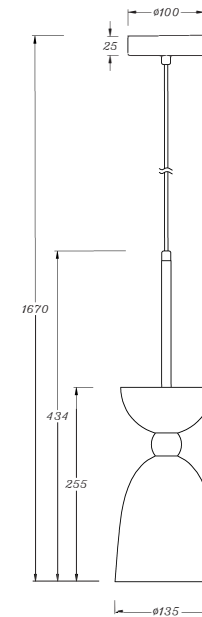

Instruction

MOD113PL-01W

1 x E14 (40W)

Model: MOD113PL-01W
Collection: Modern

Pendant Lamps