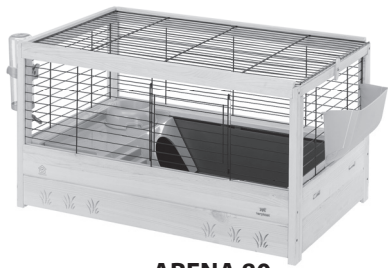

Conigliera in legno da interno
Indoor wooden rabbit hutch

Cod. 570893

820 x 520 x 455 mm

Cod. 570895

1000 x 625 x 510 mm

Cod. 570897

1250 x 645 x 510 mm

ARENA 80

ARENA 100

ARENA 120

ARENA 80

ARENA100

ARENA120

ARENA 80

ARENA100

ARENA120

x8

x12

x14

x1

x1

x2

x16

x12