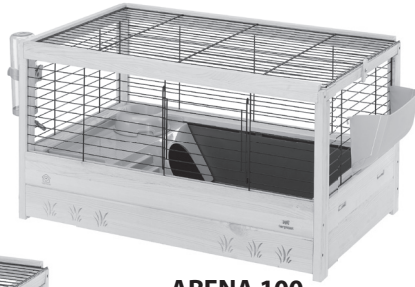

Conigliera in legno da interno
Indoor wooden rabbit hutch

Cod. 570893

820 x 520 x 455 mm

Cod. 570895

1000 x 625 x 510 mm

Cod. 570897

1250 x 645 x 510 mm

ARENA 80

ARENA 100

ARENA 120

ARENA 80

ARENA100

ARENA120

ARENA 80

ARENA100

ARENA120

x8

x12

x14

x1

x1

x2

x16

x12