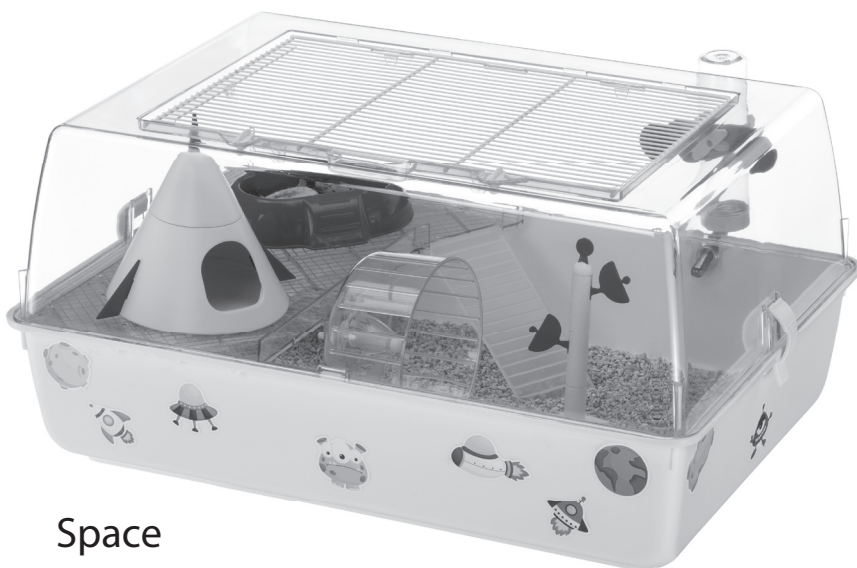

Faries

Sea

Space

Cod. 570754
550 x 390 x 270 mm

A

B

C

FARIES

SEA

SPACE