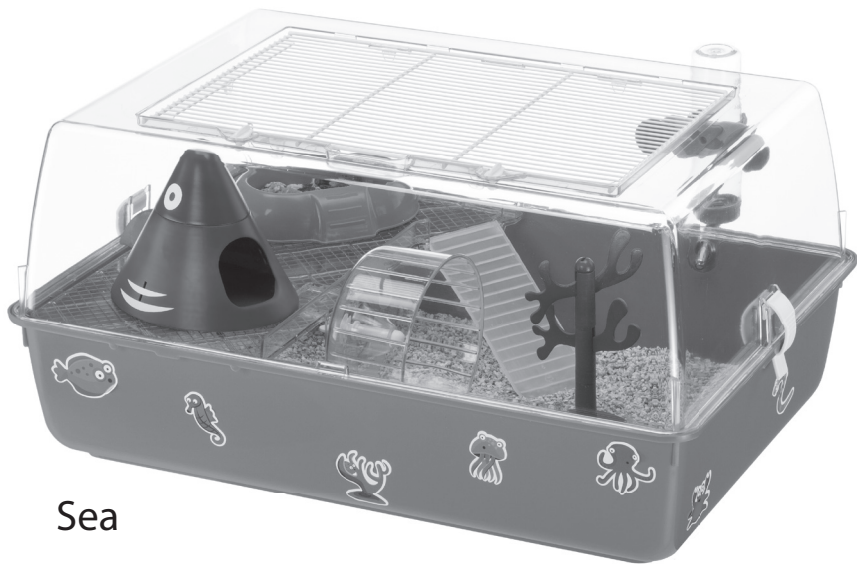

Faries

Sea

Space

Cod. 570754
550 x 390 x 270 mm

A

B

C

FARIES

SEA

SPACE