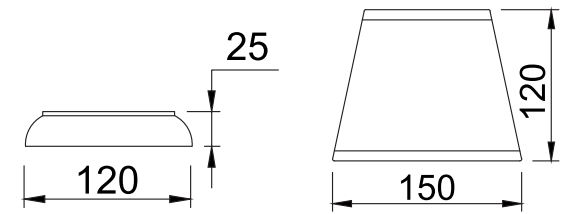

# INSTRUCTION

MODEL: FR5661-WL-01-CH

OFF

ON

1 X E14 (40W)

FREYA-LIGHT.COM