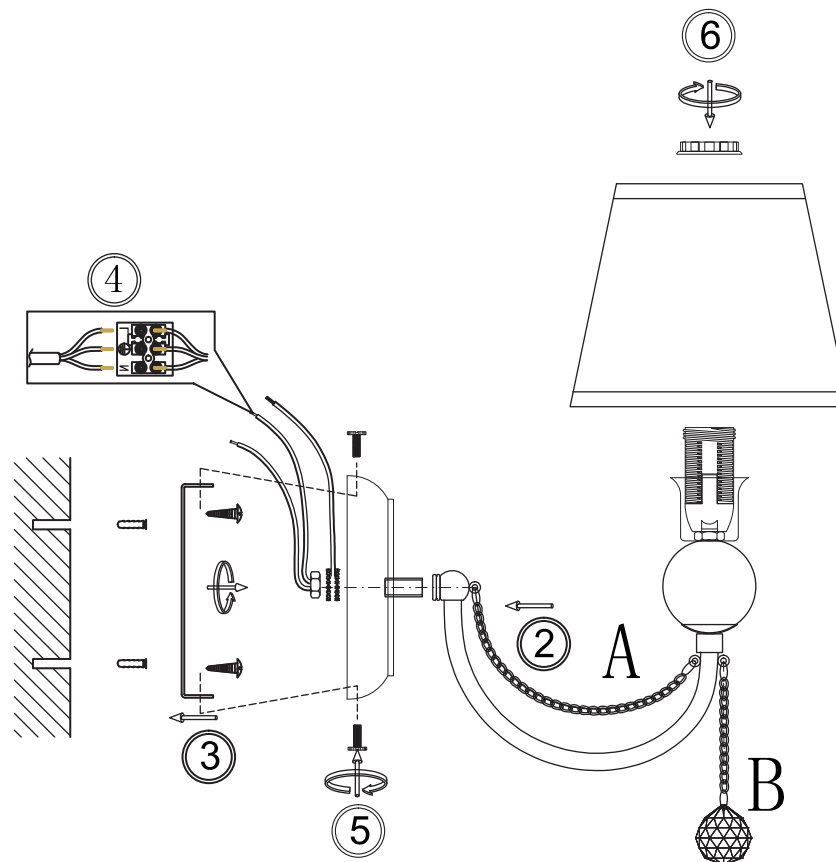

# INSTRUCTION

MODEL: FR5661-WL-01-CH

OFF

ON

1 X E14 (40W)

FREYA-LIGHT.COM