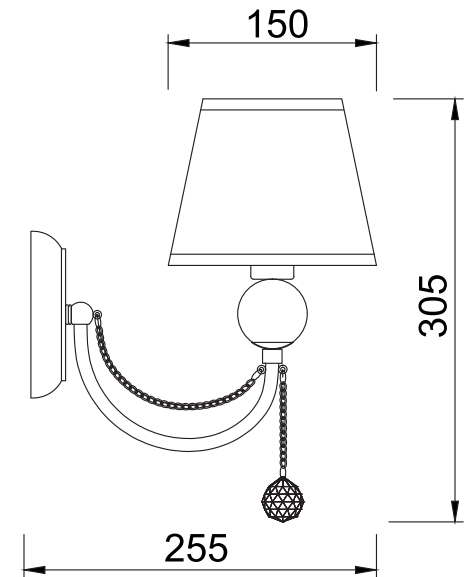

# INSTRUCTION

MODEL: FR5661-WL-01-CH

OFF

ON

1 X E14 (40W)

FREYA-LIGHT.COM