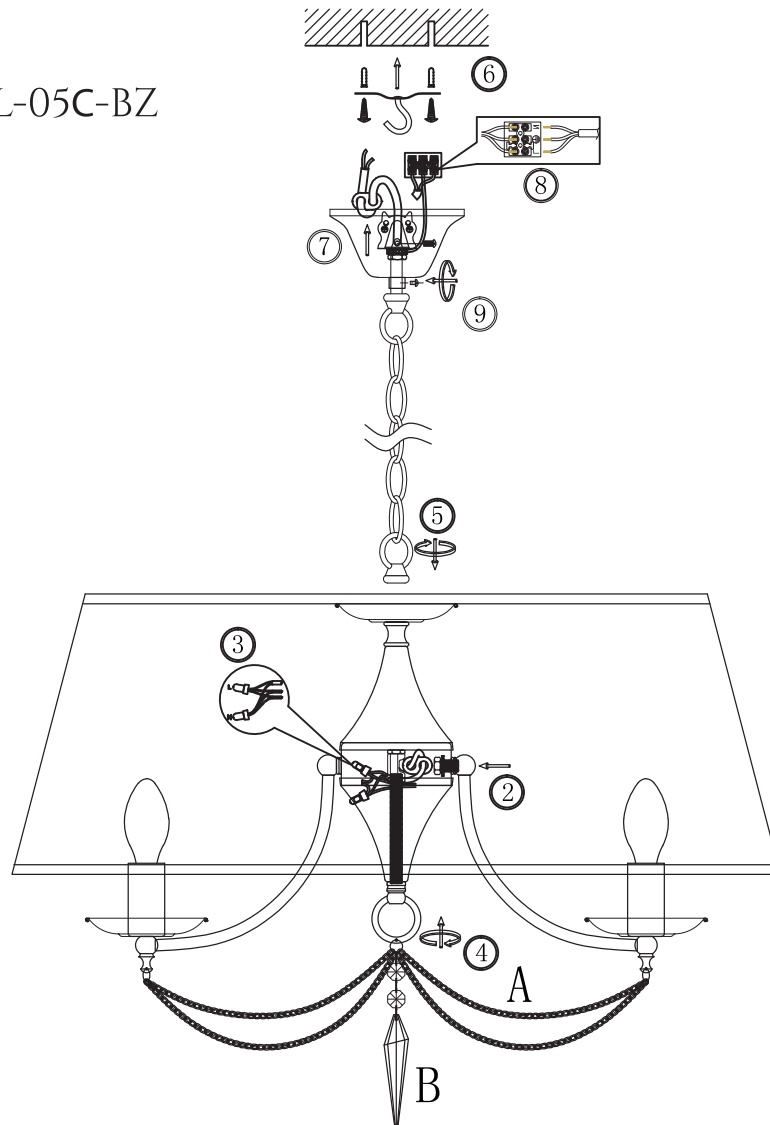

FREYA
TRADITION OF QUALITY

INSTRUCTION

MODEL: FR2908-PL-05C-BZ
CHANDELIER

5 X E14 (40W)

FREYA-LIGHT.COM