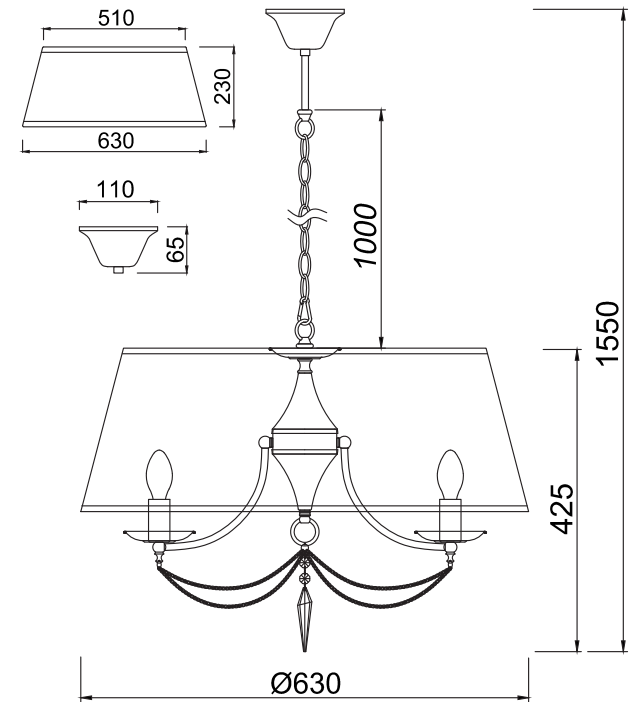

FREYA
TRADITION OF QUALITY

INSTRUCTION

MODEL: FR2908-PL-05C-BZ
CHANDELIER

5 X E14 (40W)

FREYA-LIGHT.COM