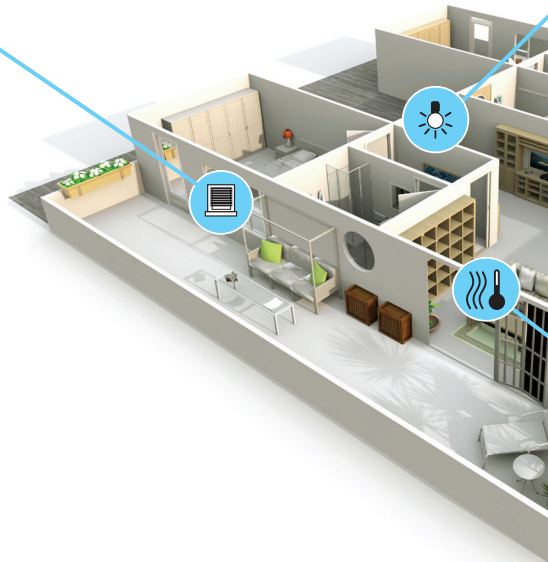

### Digital Programmable Shutter Control

Programmable Shutter Control with both daily and weekly programmable digital display having special theft scenario.

- Digital Programmable Shutter Control
- Graphic LCD display
- Easy-to-use menus
- Power reserve exceeding 6 hours
- Semi-open, open, closed modes
- Summer / Winter - 2 separate weeks scheduling feature