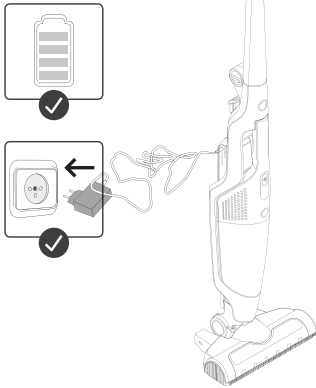

gorenje

Life Simplified

STICK VACUUM CLEANER
SVC 252GFA / SVC 216GFW

1.

2.

1.

2.

3.