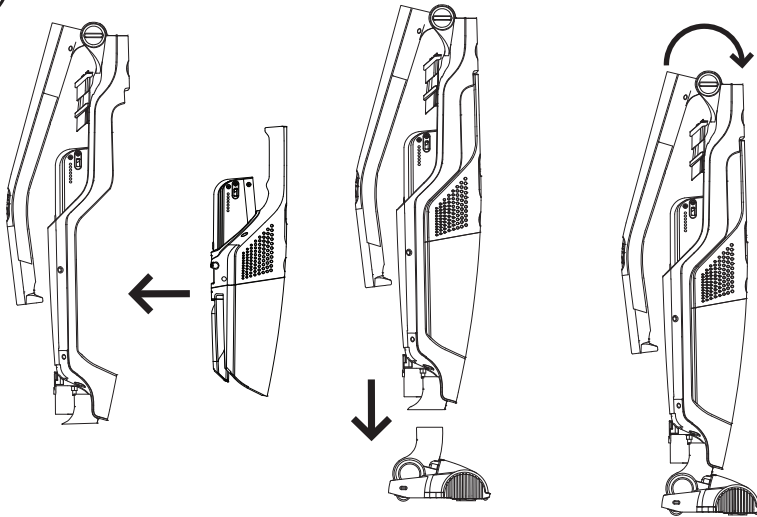

gorenje

Life Simplified

STICK VACUUM CLEANER
SVC 252GFA / SVC 216GFW

1.

2.

1.

2.

3.