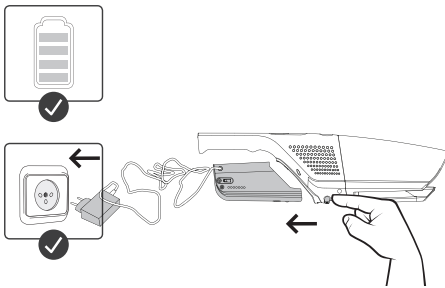

gorenje

Life Simplified

STICK VACUUM CLEANER
SVC 252GFA / SVC 216GFW

1.

2.

1.

2.

3.