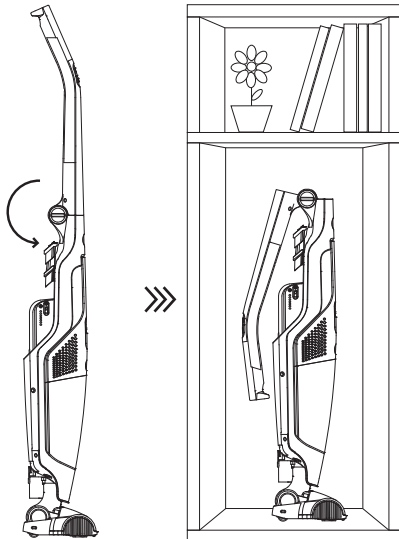

gorenje

Life Simplified

STICK VACUUM CLEANER
SVC 252GFA / SVC 216GFW

1.

2.

1.

2.

3.