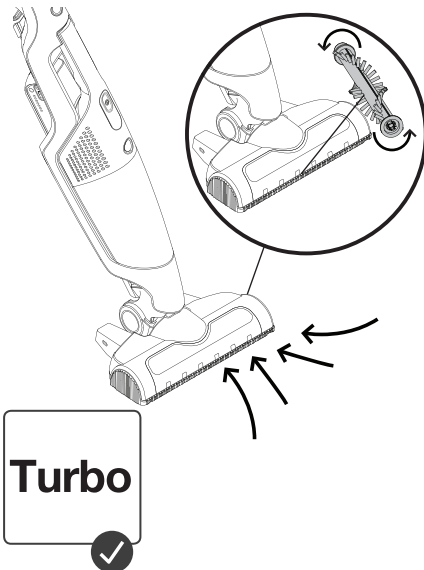

gorenje

Life Simplified

STICK VACUUM CLEANER
SVC 252GFA / SVC 216GFW

1.

2.

1.

2.

3.