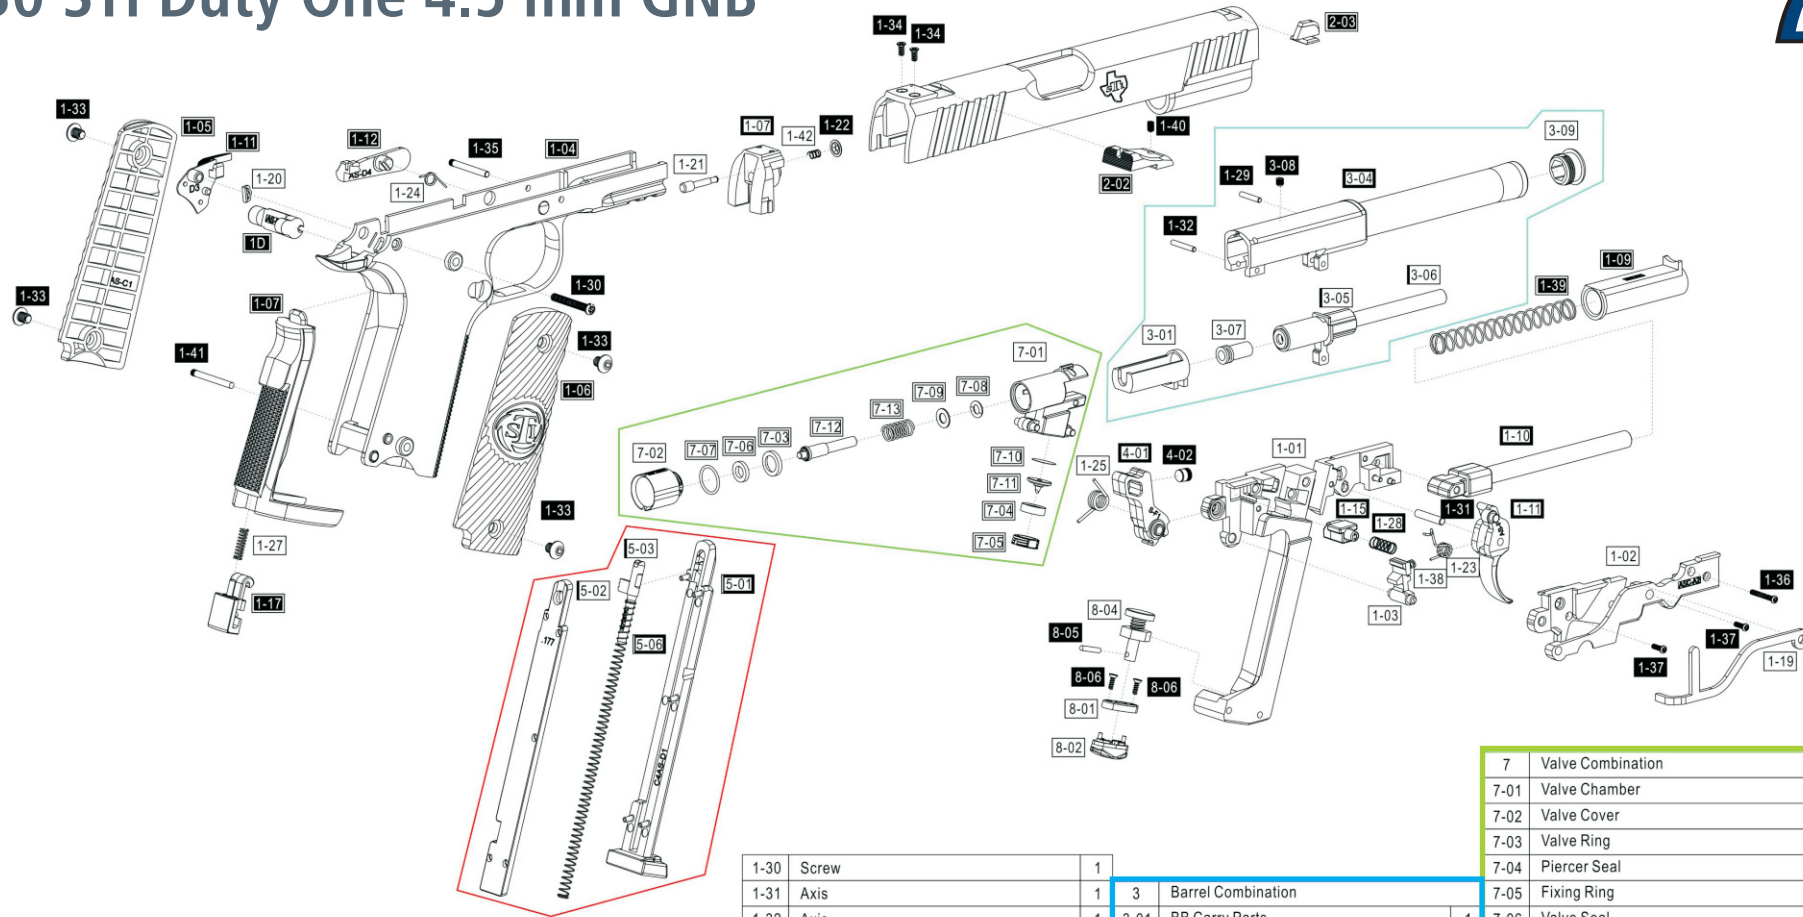

16730 STi Duty One 4.5 mm GNB

1-01	Body Seat	1	1-14	Mag. Catch	1	1-34	Screw	1	7	Valve Combination	
1-02	Body Cover	1	1-16	Safety Catch	1	1-31	Axis	1	7-01	Valve Chamber	1
1-03	Hammer Stopper	1	1-17	Back Cover Catch	1	1-32	Axis	1	7-02	Valve Cover	1
1-04	Frame	1	1-19	Trigger Connector	1	1-33	Screw	4	7-03	Valve Ring	1
1-05	Grip(L)	1	1-20	Safety Catch	1	1-34	Screw	2	7-04	Piercer Seal	1
1-06	Grip(R)	1	1-21	Fixing Axis	1	1-35	Axis	1	7-05	Fixing Ring	1
1-07	Back Cover	1	1-22	Washer	1	1-36	Screw	1	7-06	Valve Seal	1
1-08	Recoil Spring Guide	1	1-23	Trigger Spring	1	1-37	Screw	1	7-07	O-ring	1
1-09	Recoil Spring Guide Cover	1	1-24	Slide Stop Spring	1	1-38	Stopper Spring	1	7-08	O-ring	1
1-10	Slide Cover	1	1-25	Hammer Spring	1	1-39	Recoil Spring	1	7-09	Washer	1
1-11	Trigger	1	1-27	Back Cover Catch Spring	1	1-40	Screw	1	7-10	Filter	1
1-12	Slide Stop	1	1-28	Safety Catch Spring	1	1-41	Axis	1	7-11	Piercer	1
						2-01	Slide	1	7-12	Valve	1
						2-02	Front Sight	1	7-13	Valve Spring	1
						2-03	Aiming Hole	1			
						4-01	Hammer	1	8	Knob Combination	
						4-02	Attacked Block	1	8-01	Knob Seat	1
						5-01	Mag. Body	1	8-02	Knob Cover	1
						5-02	Mag. Cover	1	8-04	Piercing Level Screw	1
						5-03	BB Follower	1	8-05	Axis	1
						5-04	Mag. Base	1	8-06	Screw	2
						3-01	BB Carry Parts	1			
						3-04	Outer Barrel	1			
						3-05	BB Holder	1			
						3-06	Internal Barrel	1			
						3-07	BB Pusher	1			
						3-09	Barrel Tip	1			
						1-29	Axis	1			