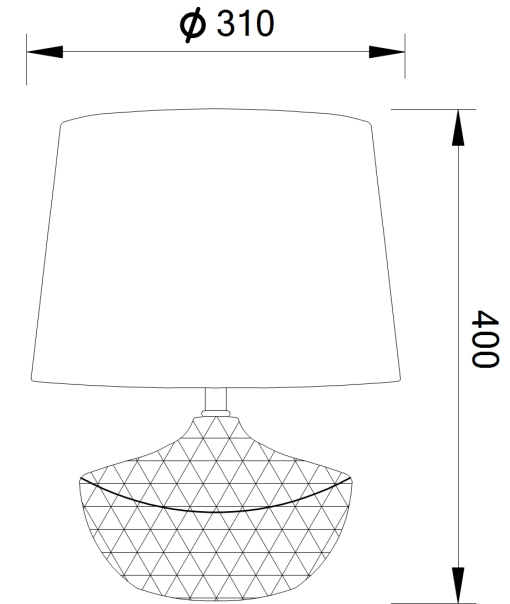

Instruction

Collection: TABLE & FLOOR

Series: ADELIN

Model: Z006-TL-01-W

Mobile

- Mobile

1 x E27 (60W)

MAYTONI
DECORATIVE LIGHTING