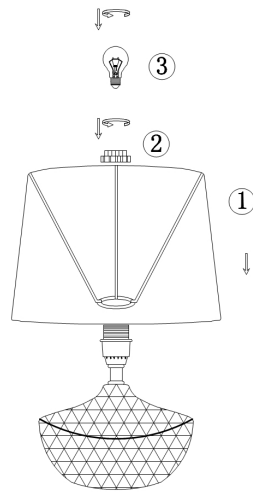

Instruction

Collection: TABLE & FLOOR

Series: ADELIN

Model: Z006-TL-01-W

Mobile

- Mobile

1 x E27 (60W)

MAYTONI
DECORATIVE LIGHTING