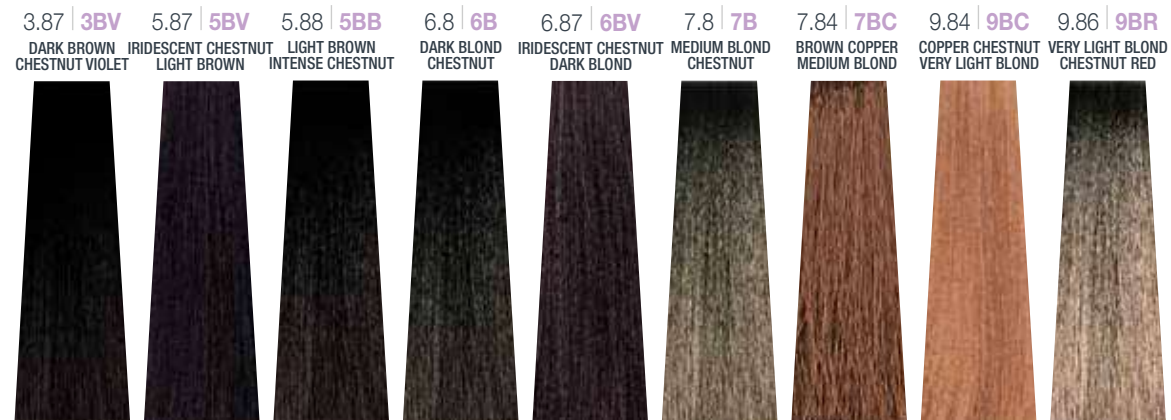

creativity

milkshake[®]
creative

conditioning permanent colour

z.one concept™

NATURAL

PURE GOLD

MORE NATURAL

COPPER

ASH

MAHOGANY

MATTE

RED

BEIGE

VIOLET

WOOD

CHOCOLATE

COFFEE

EXOTIC

SENSUAL WARMS

HIGH LIFTER

SPECIALS

METALLIC

LEGENDA

| | | |
|-----------------------|------------------------|----------------------|
| .0 N NATURAL | .3 G GOLD | .6 R RED |
| .1 A ASH | .4 C COPPER | .7 V VIOLET |
| .13 AG BEIGE | .5 M MAHOGANY | .8 B BROWN |