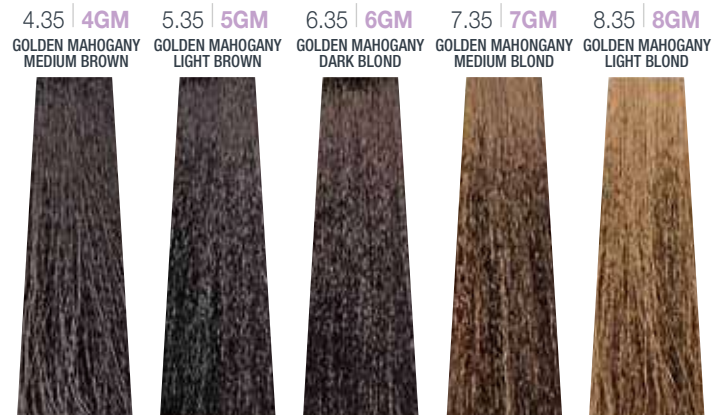

creativity

milkshake[®]
creative

conditioning permanent colour

z.one concept™

NATURAL

PURE GOLD

MORE NATURAL

COPPER

ASH

MAHOGANY

MATTE

RED

BEIGE

VIOLET

WOOD

CHOCOLATE

COFFEE

EXOTIC

SENSUAL WARMS

HIGH LIFTER

SPECIALS

METALLIC

LEGENDA

| | | |
|-----------------------|------------------------|----------------------|
| .0 N NATURAL | .3 G GOLD | .6 R RED |
| .1 A ASH | .4 C COPPER | .7 V VIOLET |
| .13 AG BEIGE | .5 M MAHOGANY | .8 B BROWN |