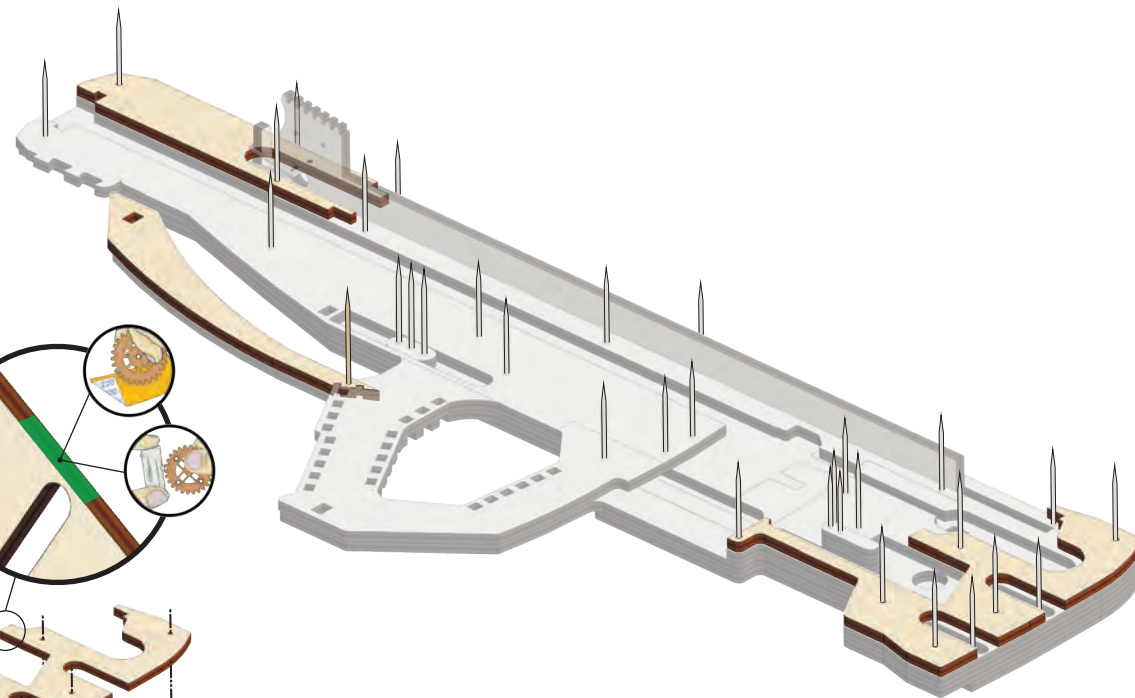

-Wood Trick-  
USG-2

Tactical rifle

10X

Wood Trick®  
A NEW WORLD OF ART

10

72

8

80x6

70

68x4

69

[21]

4

6

34x18

52x16

52x12