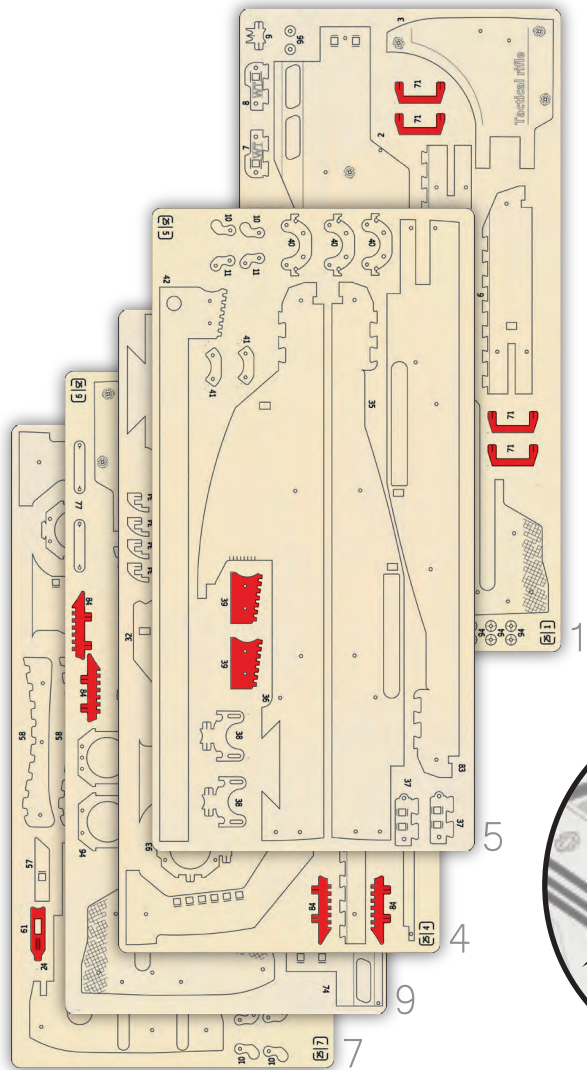

-Wood Trick-  
USG-2

Tactical rifle

10X

Wood Trick®  
A NEW WORLD OF ART

10

72

8

80x6

70

68x4

69

[21]

4

6

34x18

52x16

52x12