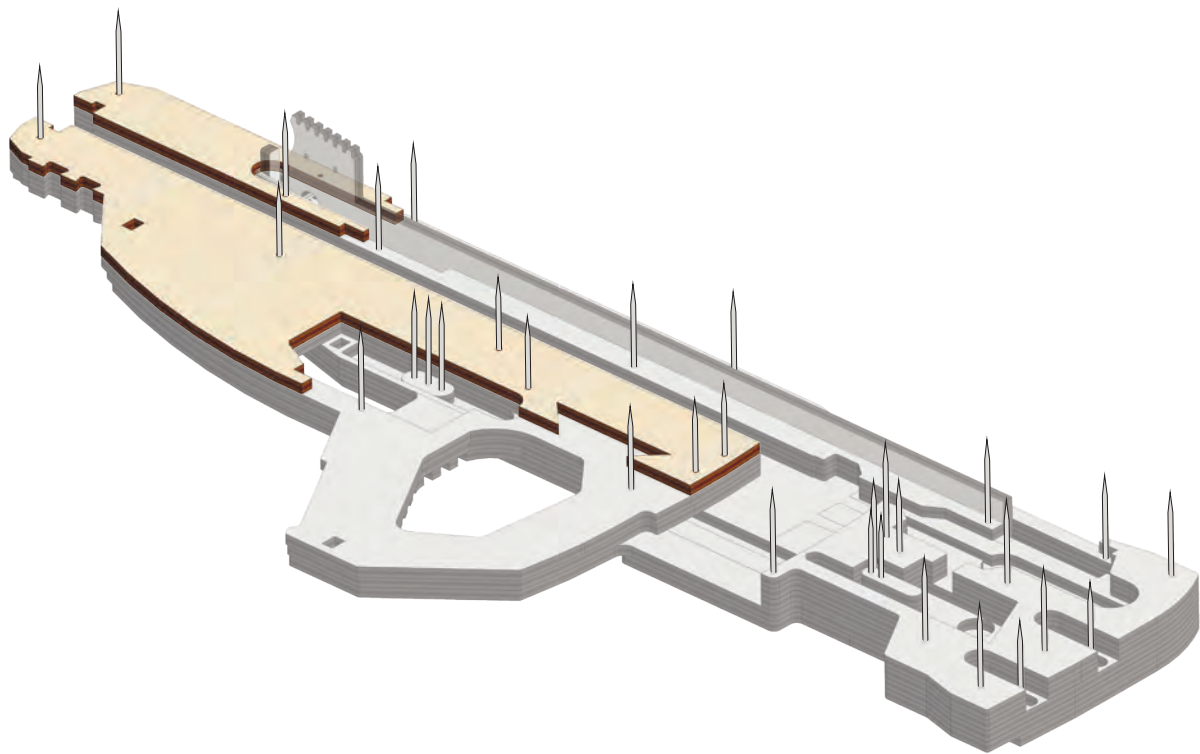

-Wood Trick-  
USG-2

Tactical rifle

10X

Wood Trick®  
A NEW WORLD OF ART

10

72

8

80x6

70

68x4

69

[21]

4

6

34x18

52x16

52x12