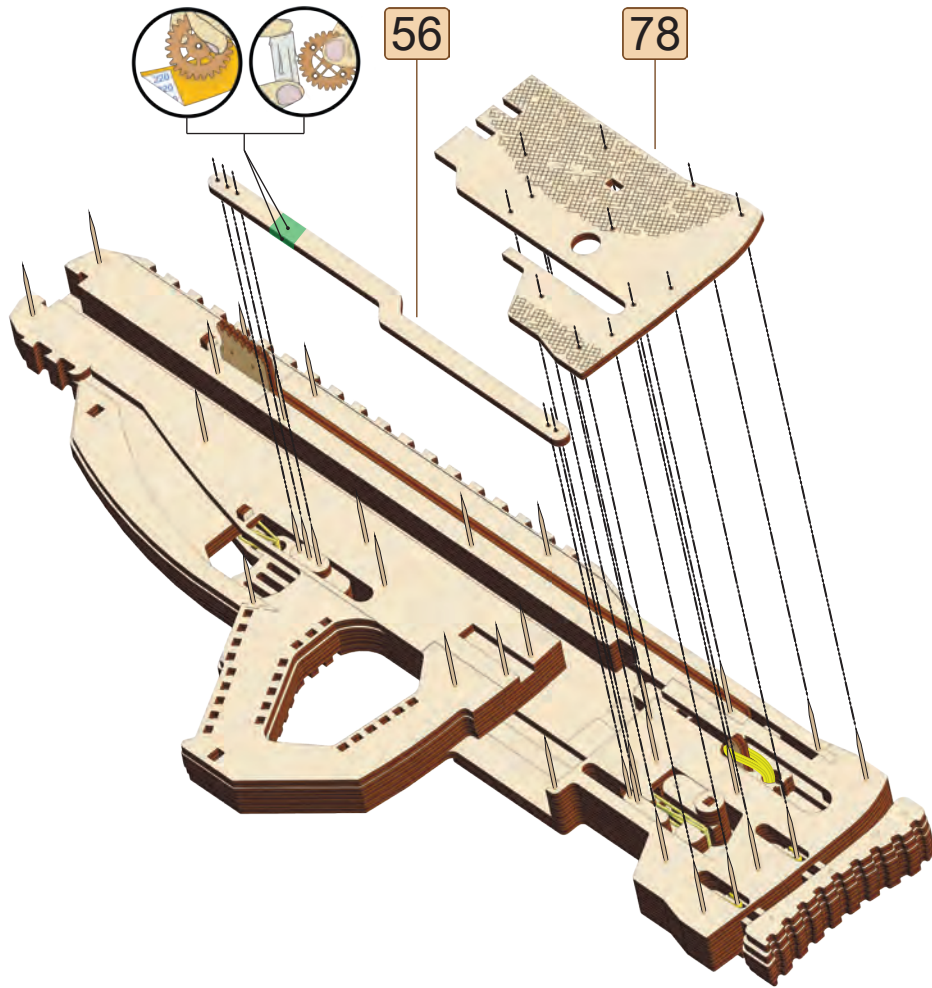

-Wood Trick-  
USG-2

Tactical rifle

10X

Wood Trick®  
A NEW WORLD OF ART

10

72

8

80x6

70

68x4

69

[21]

4

6

34x18

52x16

52x12