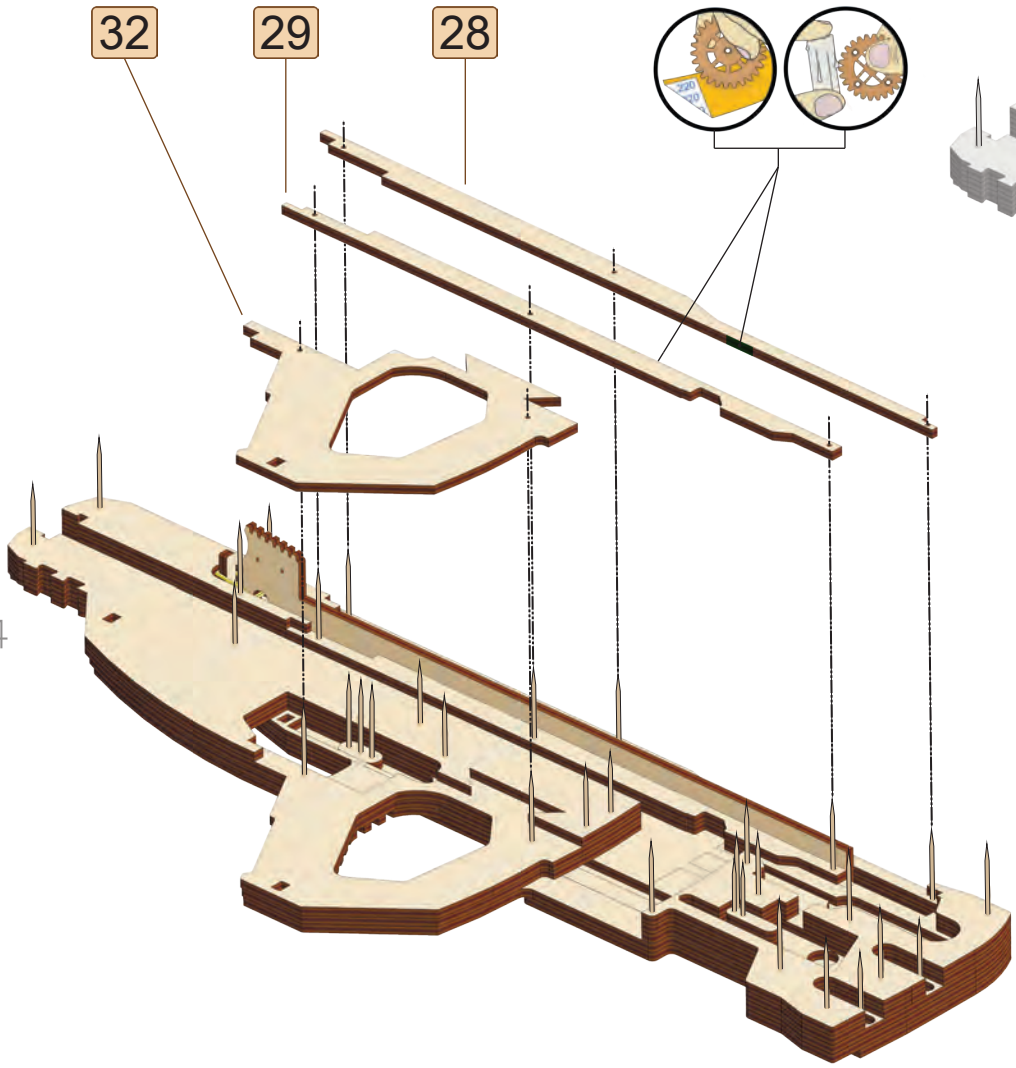

-Wood Trick-  
USG-2

Tactical rifle

10X

Wood Trick®  
A NEW WORLD OF ART

10

72

8

80x6

70

68x4

69

[21]

4

6

34x18

52x16

52x12