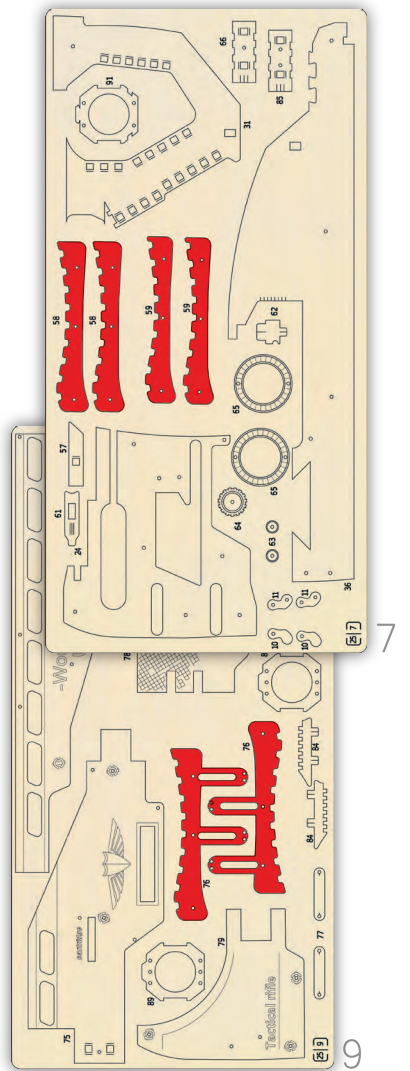

-Wood Trick-  
USG-2

Tactical rifle

10X

Wood Trick®  
A NEW WORLD OF ART

10

72

8

80x6

70

68x4

69

[21]

4

6

34x18

52x16

52x12