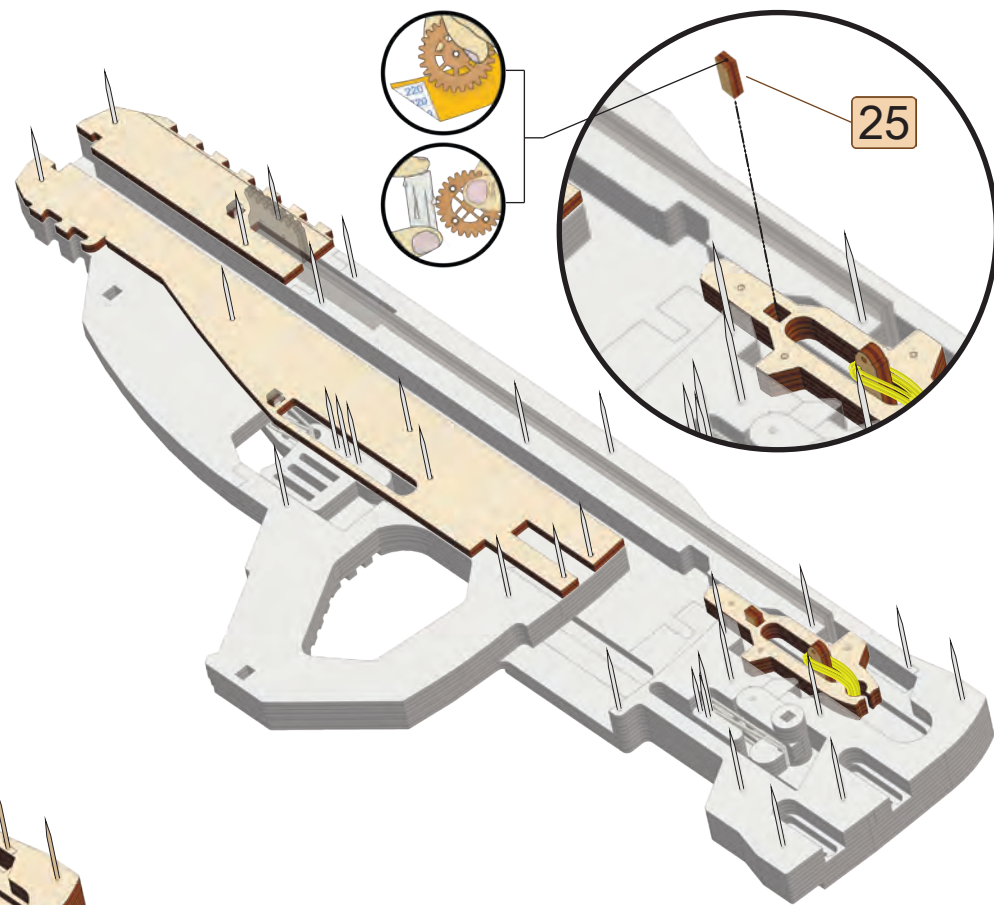

-Wood Trick-  
USG-2

Tactical rifle

10X

Wood Trick®  
A NEW WORLD OF ART

10

72

8

80x6

70

68x4

69

[21]

4

6

34x18

52x16

52x12