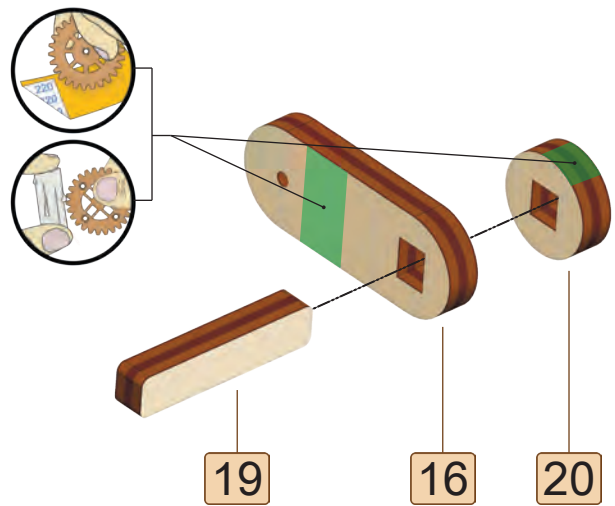

-Wood Trick-  
USG-2

Tactical rifle

10X

Wood Trick®  
A NEW WORLD OF ART

10

72

8

80x6

70

68x4

69

[21]

4

6

34x18

52x16