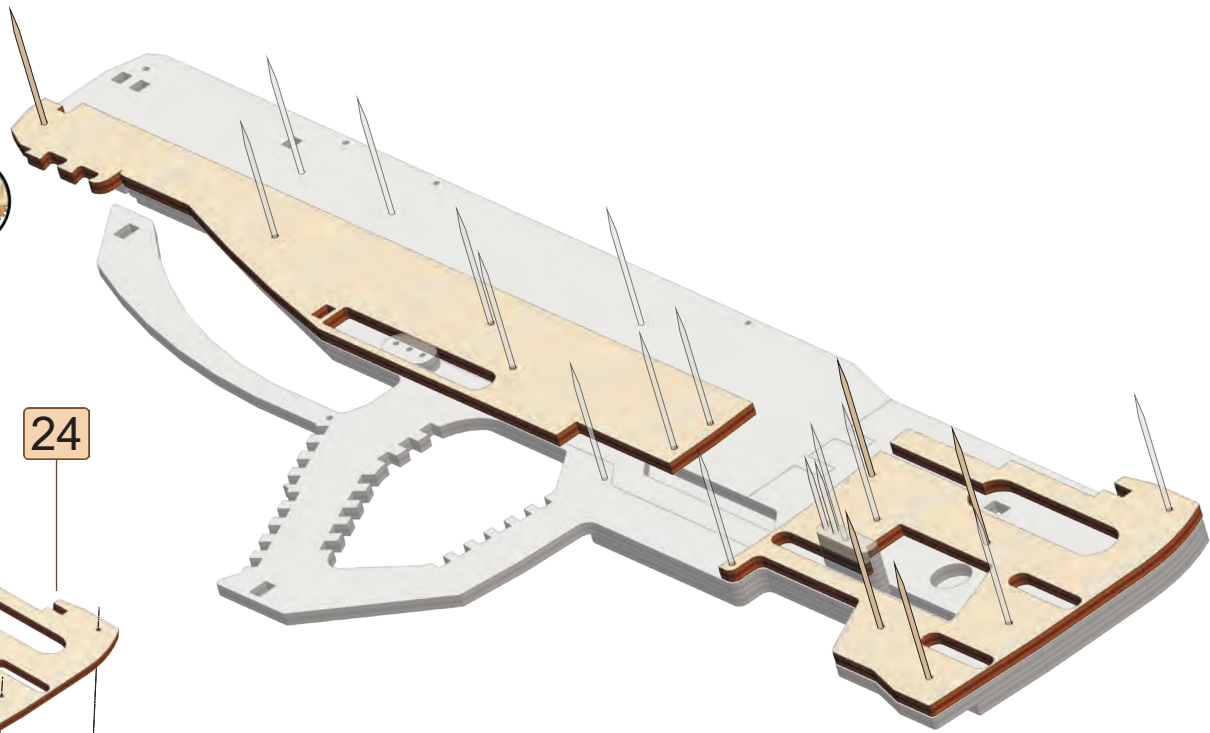

-Wood Trick-  
USG-2

Tactical rifle

10X

Wood Trick®  
A NEW WORLD OF ART

10

72

8

80x6

70

68x4

69

[21]

4

6

34x18

52x16

52x12