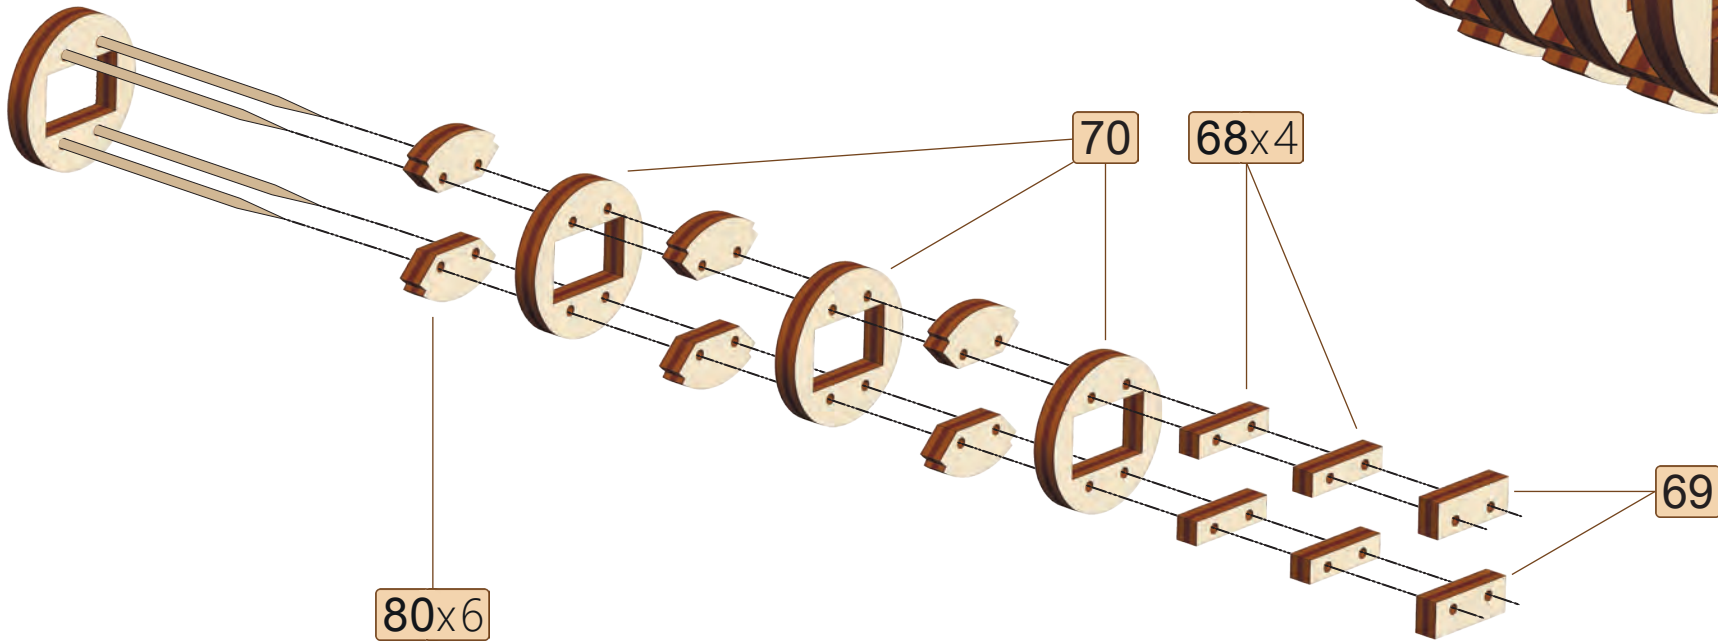

-Wood Trick-  
USG-2

Tactical rifle

10X

Wood Trick®  
A NEW WORLD OF ART

10

72

8

80x6

70

68x4

69

[21]

4

6

34x18

52x16

52x12