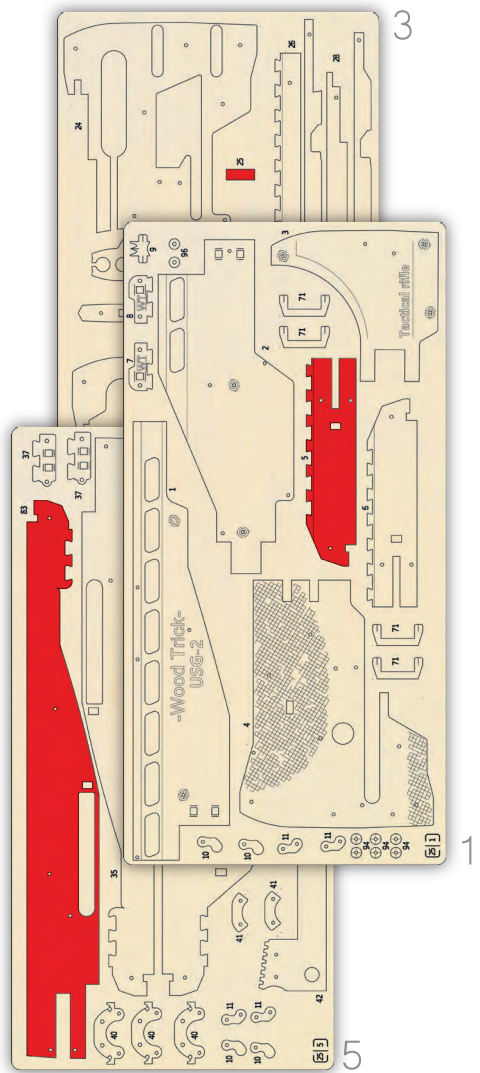

-Wood Trick-  
USG-2

Tactical rifle

10X

Wood Trick®  
A NEW WORLD OF ART

10

72

8

80x6

70

68x4

69

[21]

4

6

34x18

52x16

52x12