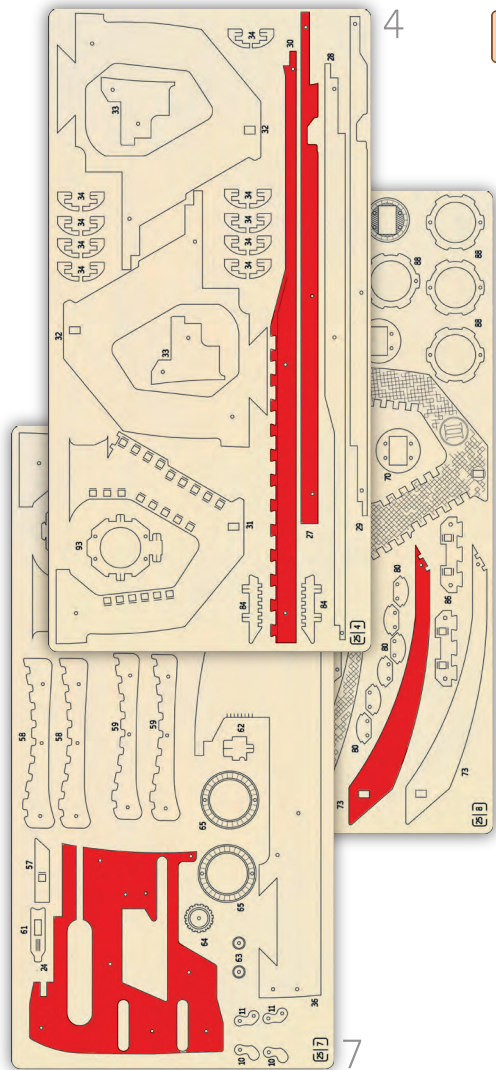

-Wood Trick-  
USG-2

Tactical rifle

10X

Wood Trick®  
A NEW WORLD OF ART

10

72

8

80x6

70

68x4

69

[21]

4

6

34x18

52x16

52x12