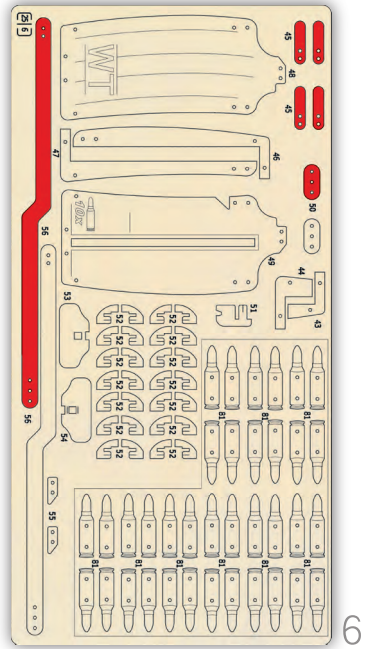

-Wood Trick-  
USG-2

Tactical rifle

10X

Wood Trick®  
A NEW WORLD OF ART

10

72

8

80x6

70

68x4

69

[21]

4

6

34x18

52x16

52x12