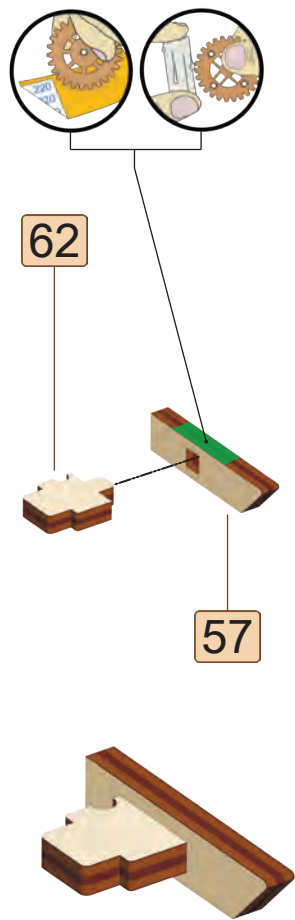

-Wood Trick-  
USG-2

Tactical rifle

10X

Wood Trick®  
A NEW WORLD OF ART

10

72

8

80x6

70

68x4

69

[21]

4

6

34x18

52x16

52x12