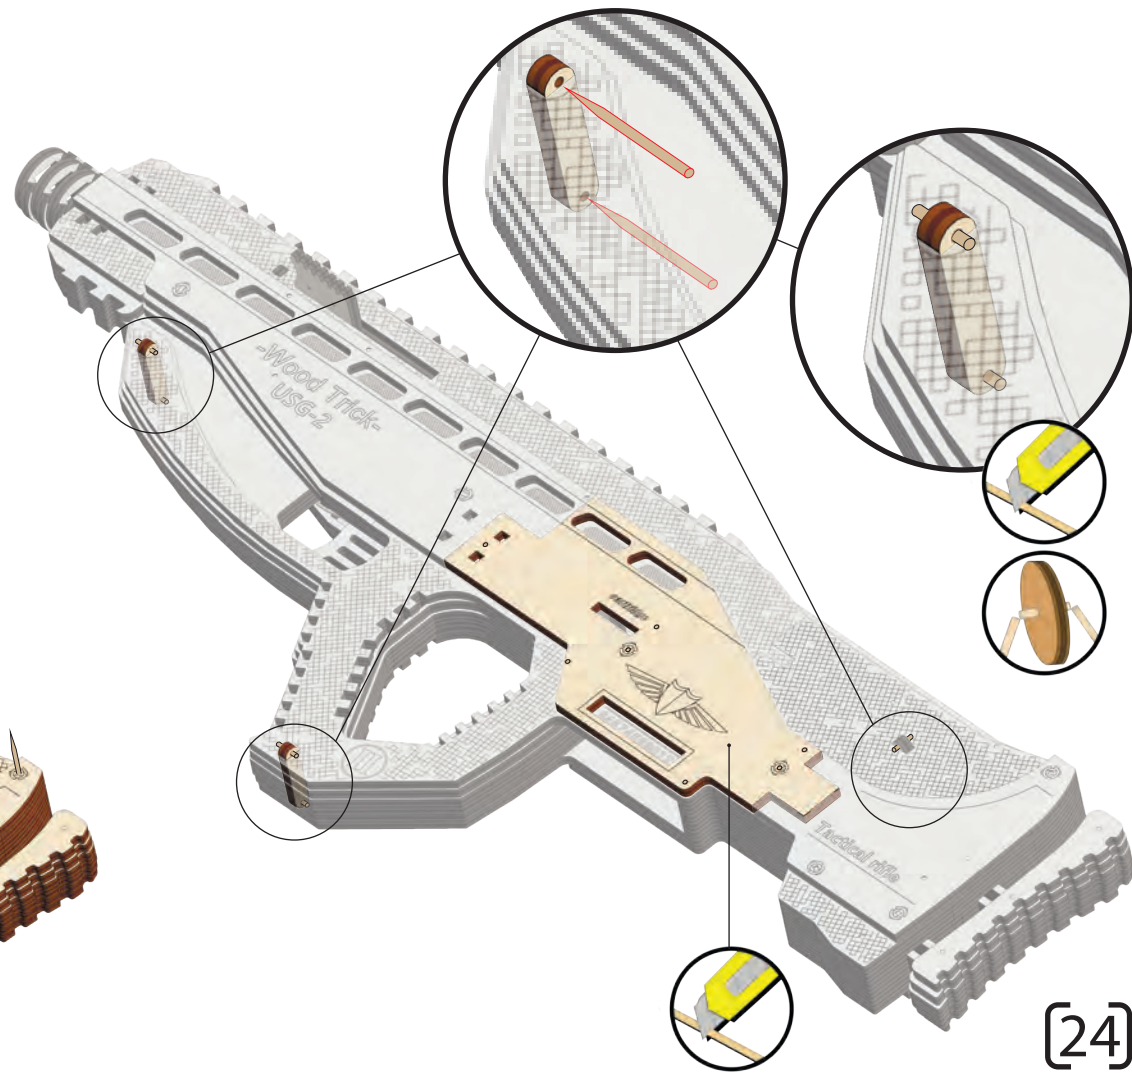

-Wood Trick-  
USG-2

Tactical rifle

10X

Wood Trick®  
A NEW WORLD OF ART

10

72

8

80x6

70

68x4

69

[21]

4

6

34x18

52x16