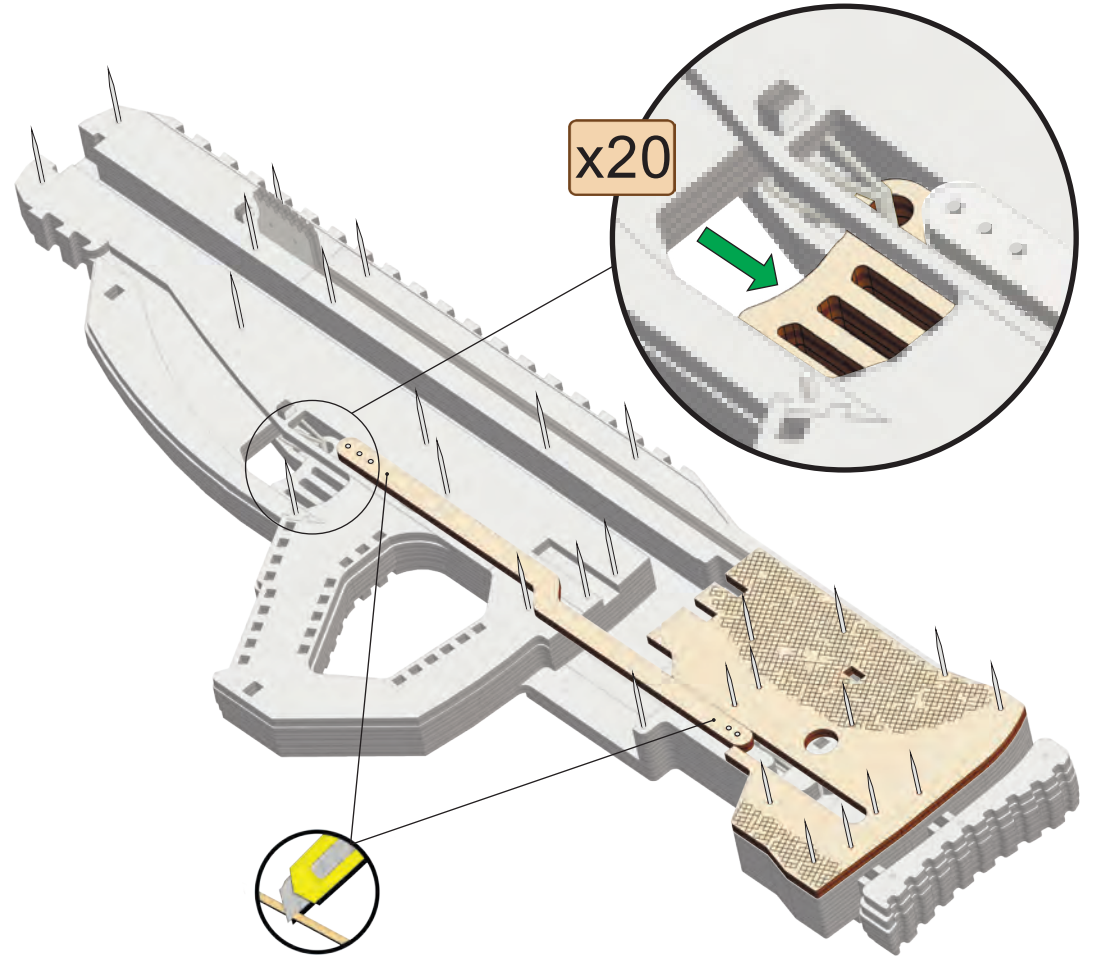

-Wood Trick-  
USG-2

Tactical rifle

10X

Wood Trick®  
A NEW WORLD OF ART

10

72

8

80x6

70

68x4

69

[21]

4

6

34x18

52x16