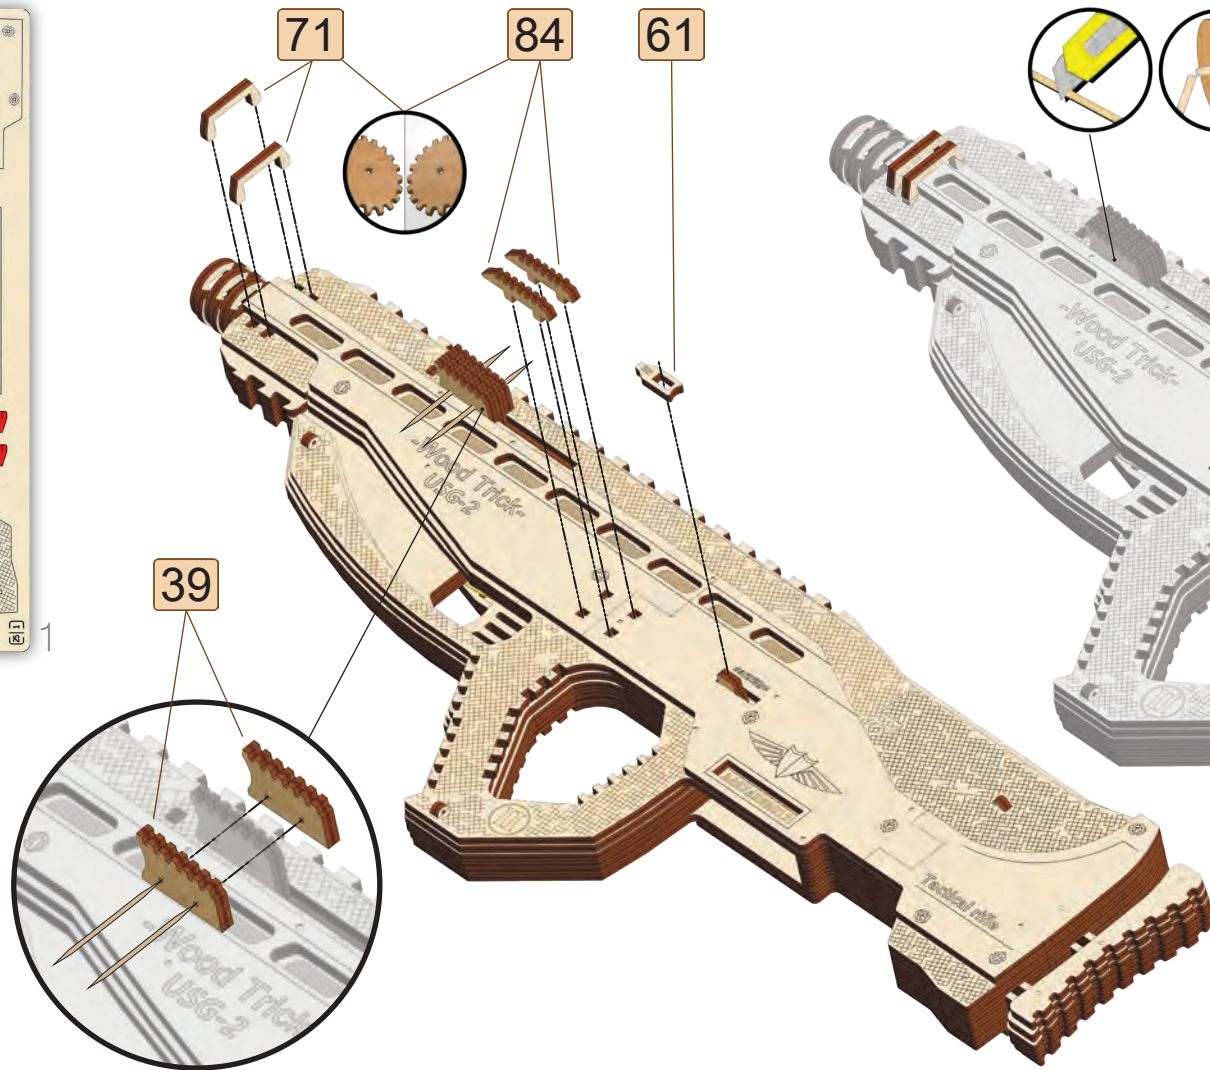

-Wood Trick-  
USG-2

Tactical rifle

10X

Wood Trick®  
A NEW WORLD OF ART

10

72

8

80x6

70

68x4

69

[21]

4

6

34x18

52x16