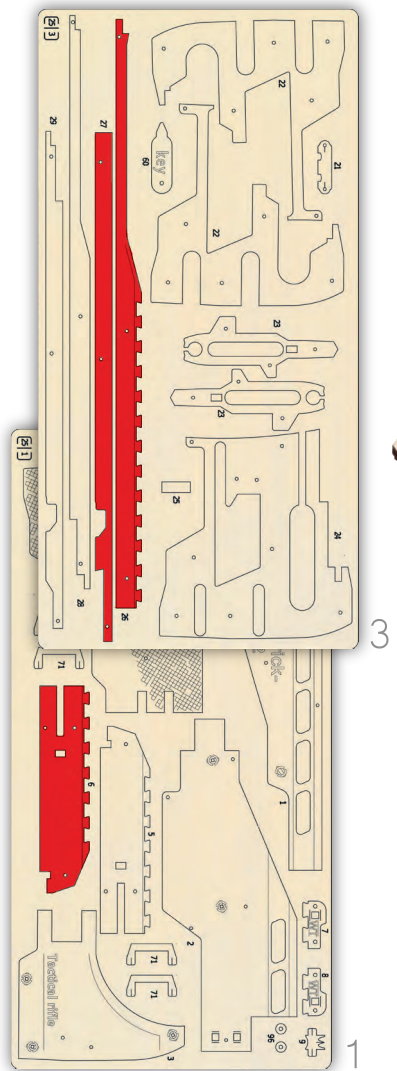

-Wood Trick-  
USG-2

Tactical rifle

10X

Wood Trick®  
A NEW WORLD OF ART

10

72

8

80x6

70

68x4

69

[21]

4

6

34x18

52x16

52x12