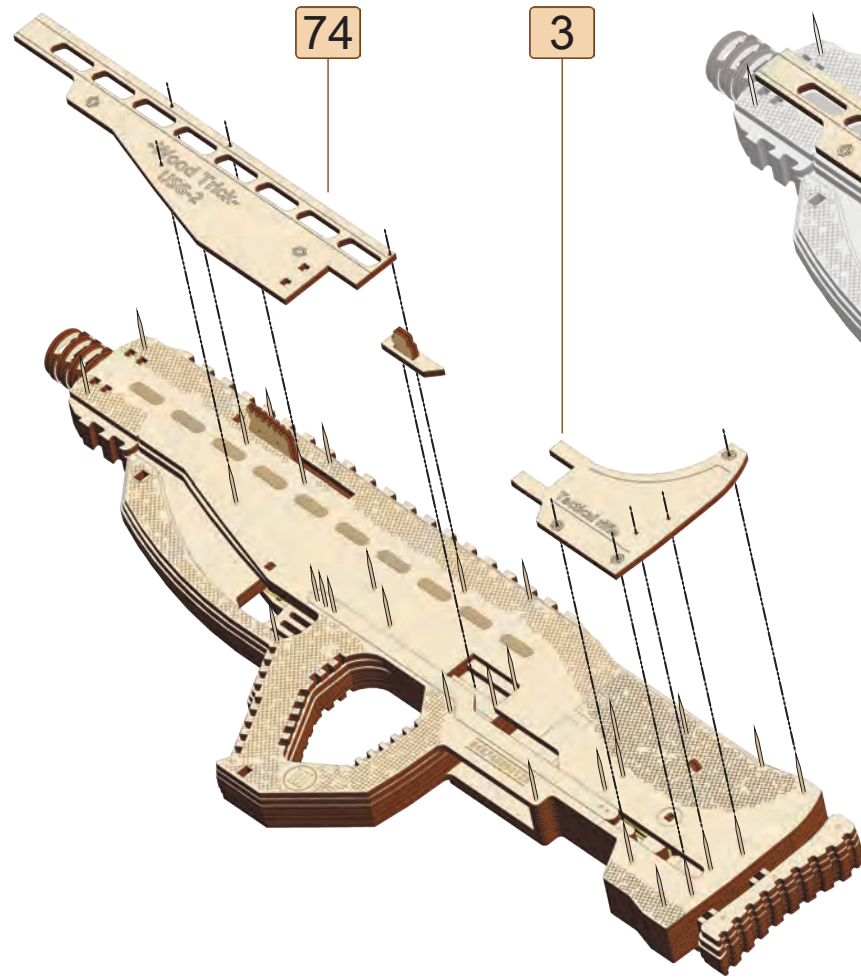

-Wood Trick-  
USG-2

Tactical rifle

10X

Wood Trick®  
A NEW WORLD OF ART

10

72

8

80x6

70

68x4

69

[21]

4

6

34x18

52x16