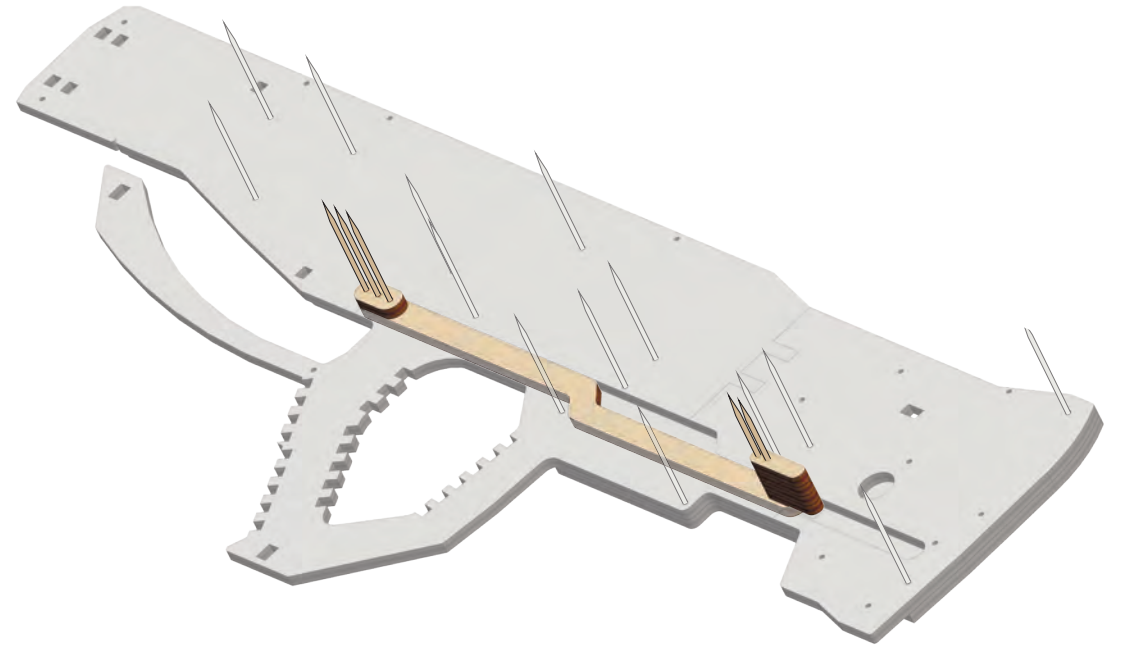

-Wood Trick-  
USG-2

Tactical rifle

10X

Wood Trick®  
A NEW WORLD OF ART

10

72

8

80x6

70

68x4

69

[21]

4

6

34x18

52x16

52x12