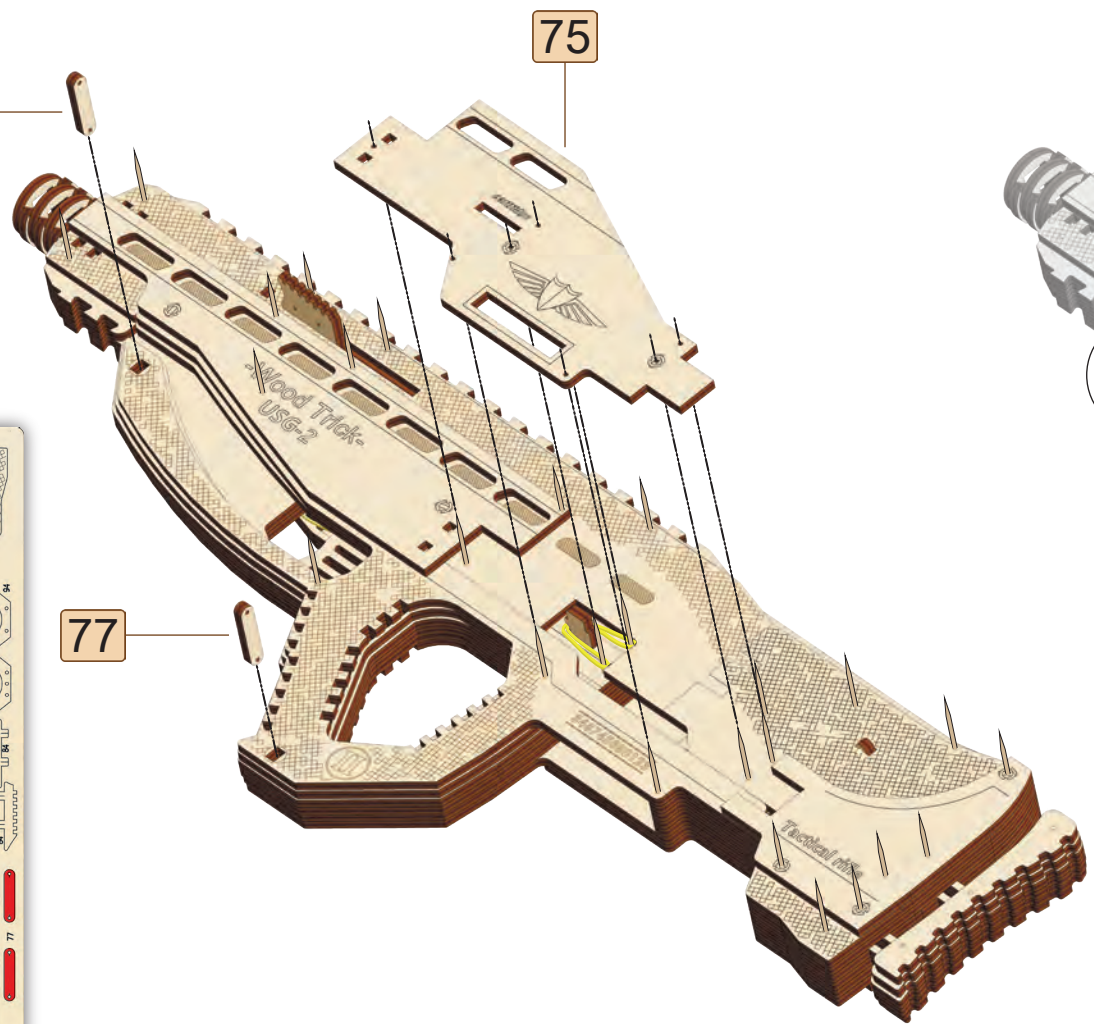

-Wood Trick-  
USG-2

Tactical rifle

10X

Wood Trick®  
A NEW WORLD OF ART

10

72

8

80x6

70

68x4

69

[21]

4

6

34x18

52x16

52x12