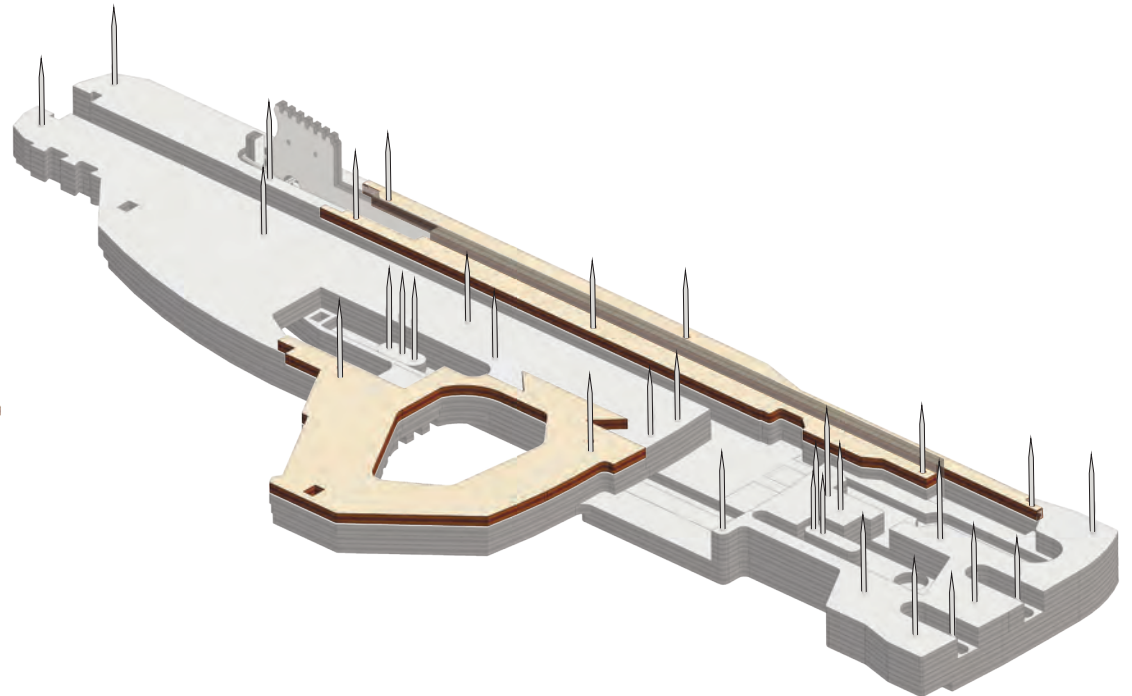

-Wood Trick-  
USG-2

Tactical rifle

10X

Wood Trick®  
A NEW WORLD OF ART

10

72

8

80x6

70

68x4

69

[21]

4

6

34x18

52x16

52x12