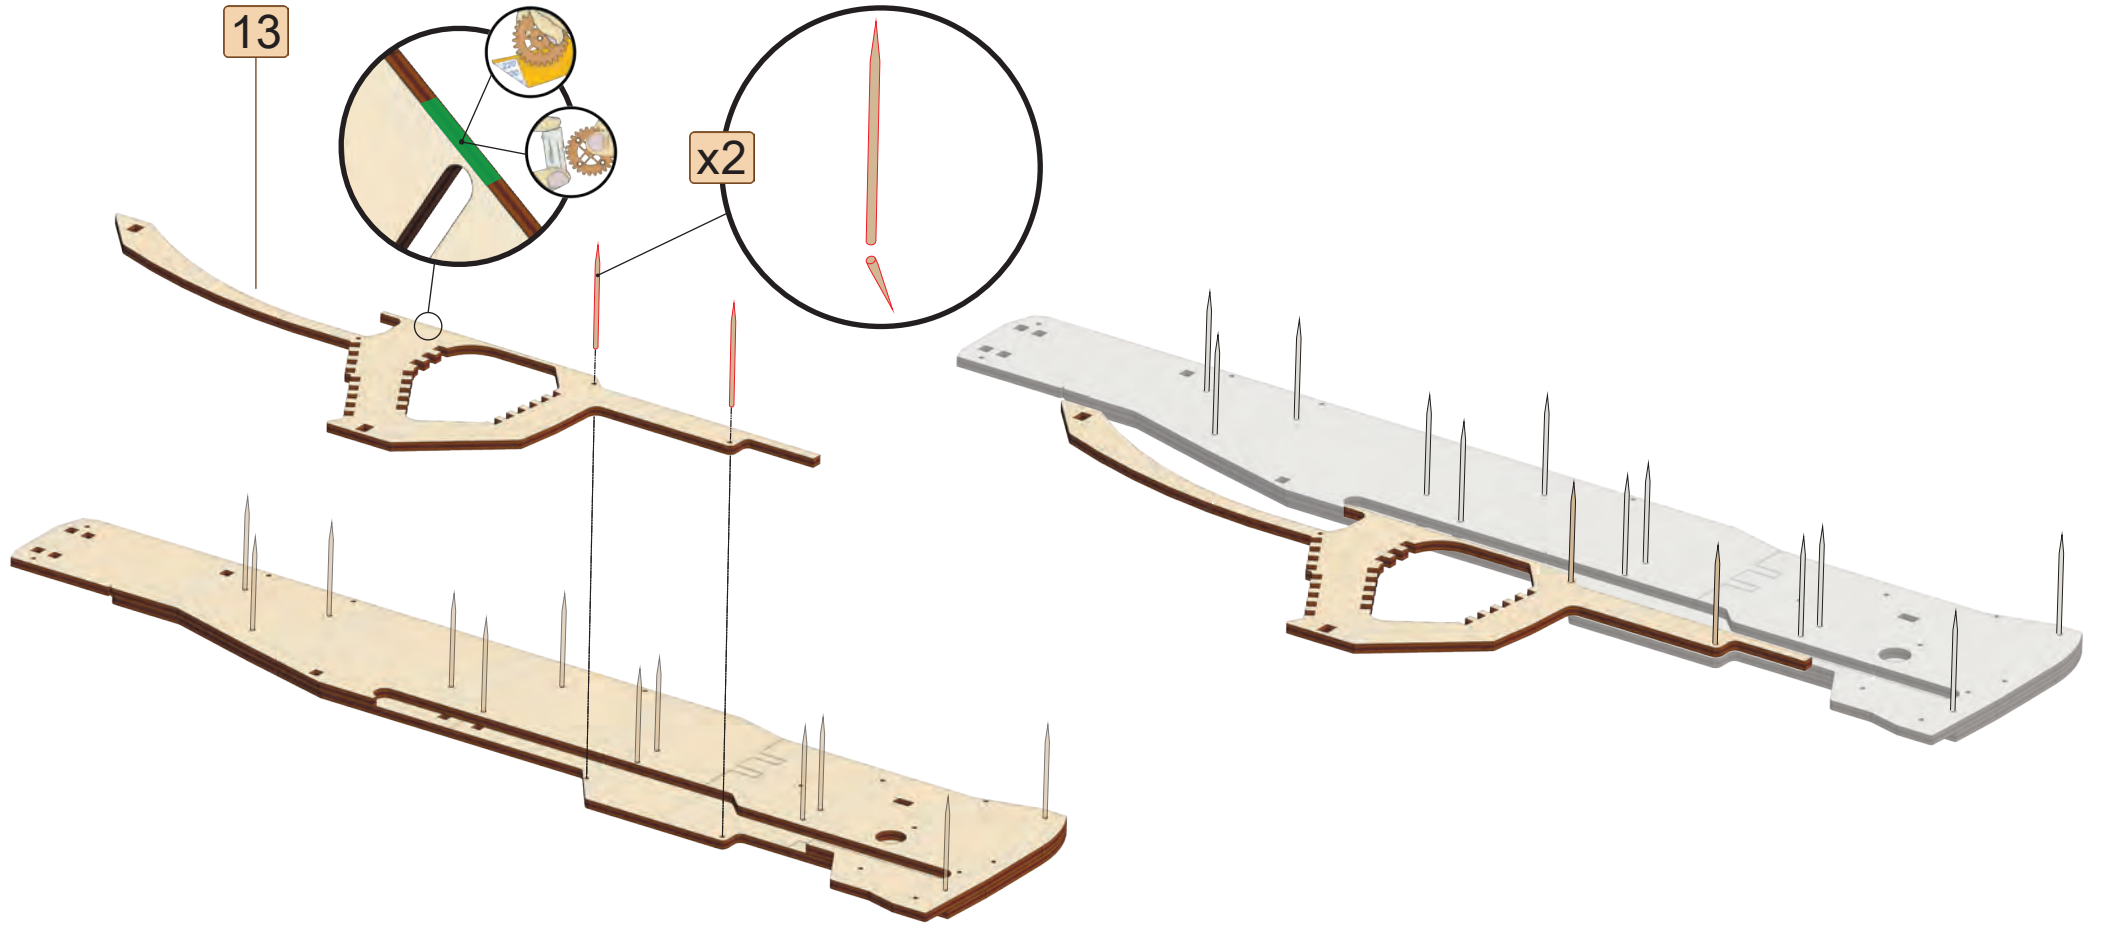

-Wood Trick-  
USG-2

Tactical rifle

10X

Wood Trick®  
A NEW WORLD OF ART

10

72

8

80x6

70

68x4

69

[21]

4

6

34x18

52x16

52x12