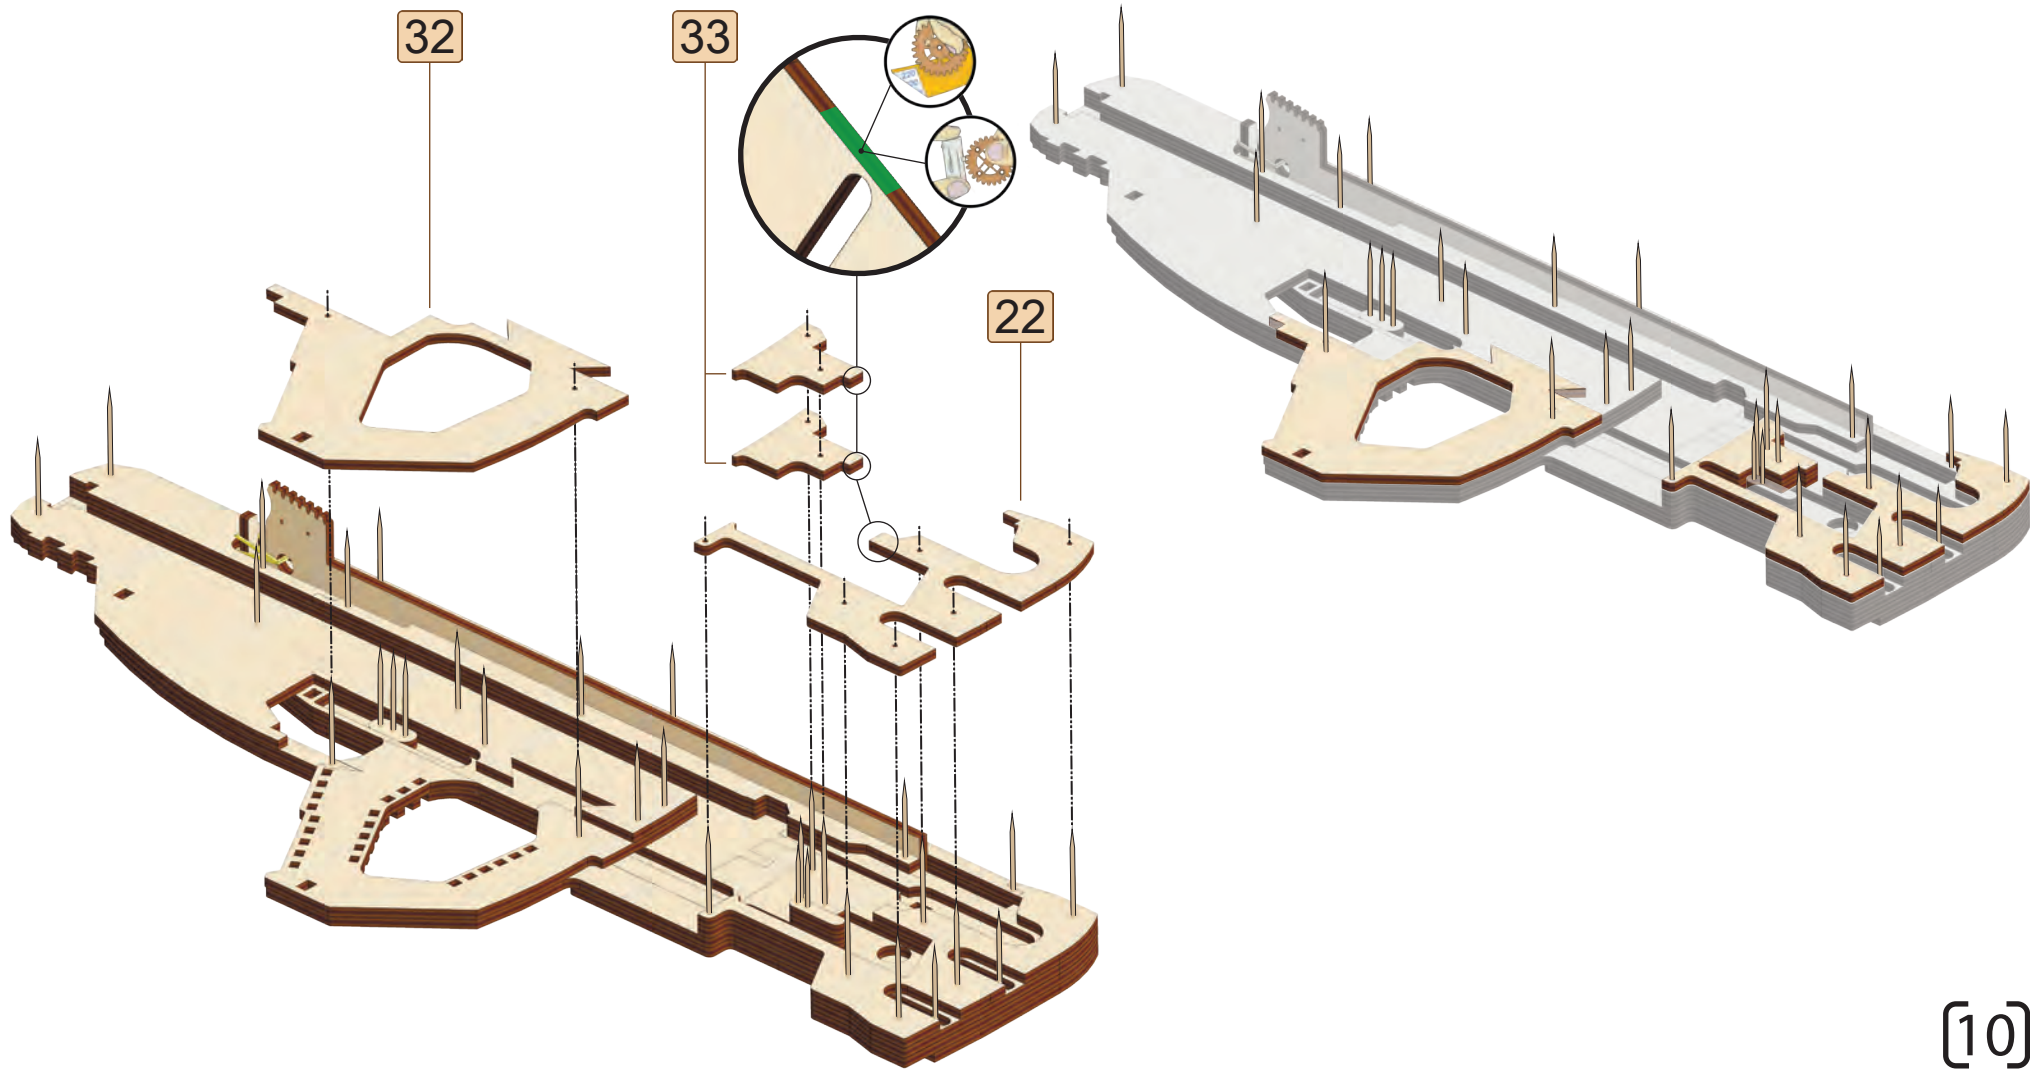

-Wood Trick-  
USG-2

Tactical rifle

10X

Wood Trick®  
A NEW WORLD OF ART

10

72

8

80x6

70

68x4

69

[21]

4

6

34x18

52x16

52x12