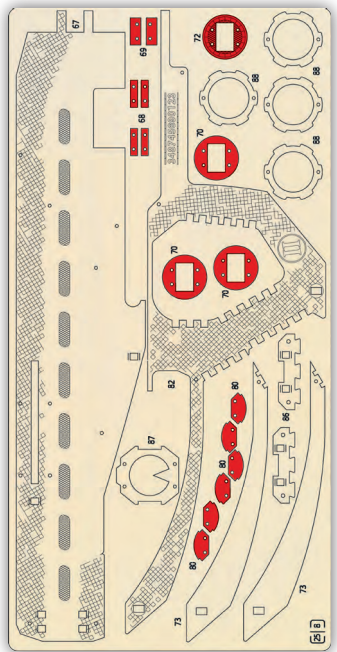

-Wood Trick-  
USG-2

Tactical rifle

10X

Wood Trick®  
A NEW WORLD OF ART

10

72

8

80x6

70

68x4

69

[21]

4

6

34x18

52x16

52x12