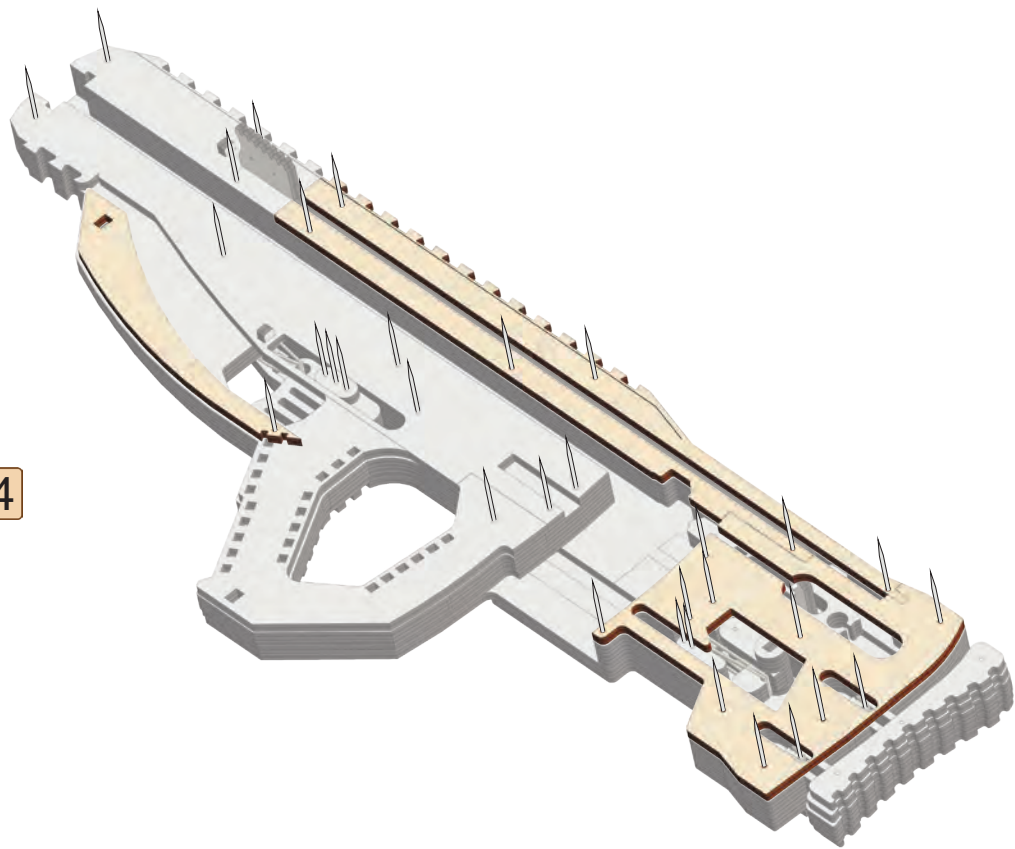

-Wood Trick-  
USG-2

Tactical rifle

10X

Wood Trick®  
A NEW WORLD OF ART

10

72

8

80x6

70

68x4

69

[21]

4

6

34x18

52x16

52x12