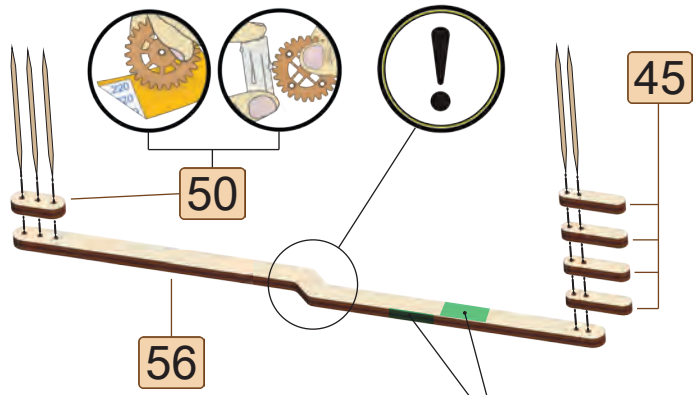

-Wood Trick-  
USG-2

Tactical rifle

10X

Wood Trick®  
A NEW WORLD OF ART

10

72

8

80x6

70

68x4

69

[21]

4

6

34x18

52x16