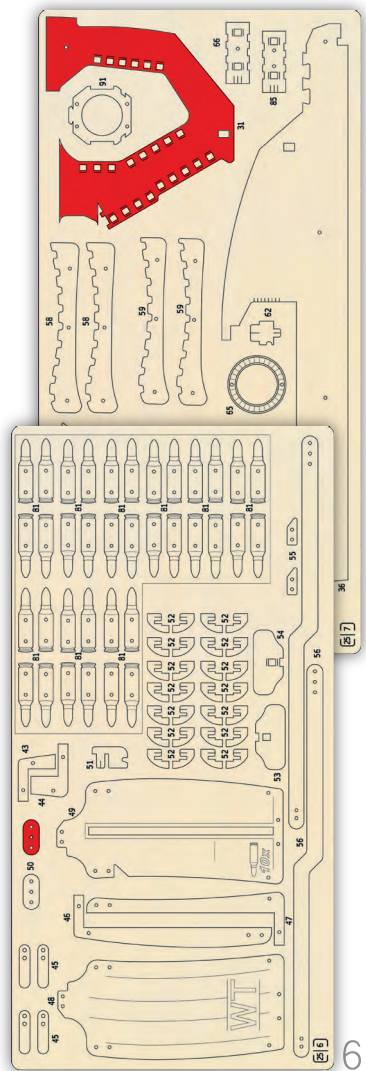

-Wood Trick-  
USG-2

Tactical rifle

10X

Wood Trick®  
A NEW WORLD OF ART

10

72

8

80x6

70

68x4

69

[21]

4

6

34x18

52x16

52x12