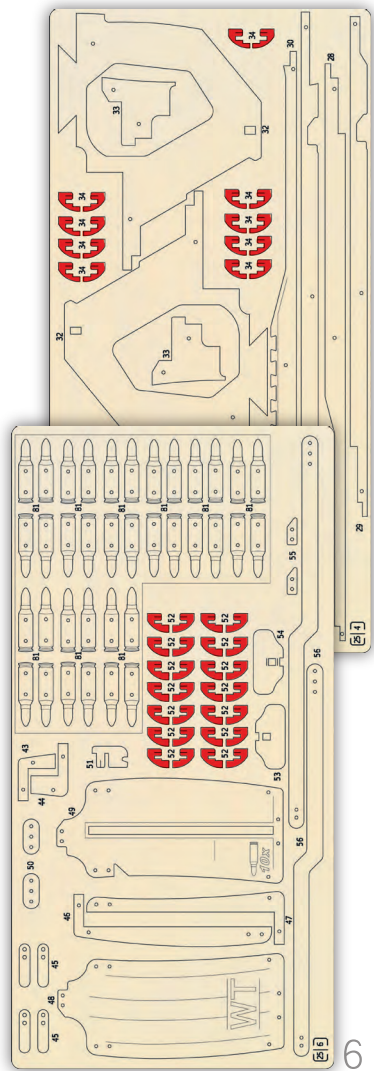

-Wood Trick-  
USG-2

Tactical rifle

10X

Wood Trick®  
A NEW WORLD OF ART

10

72

8

80x6

70

68x4

69

[21]

4

6

34x18

52x16

52x12