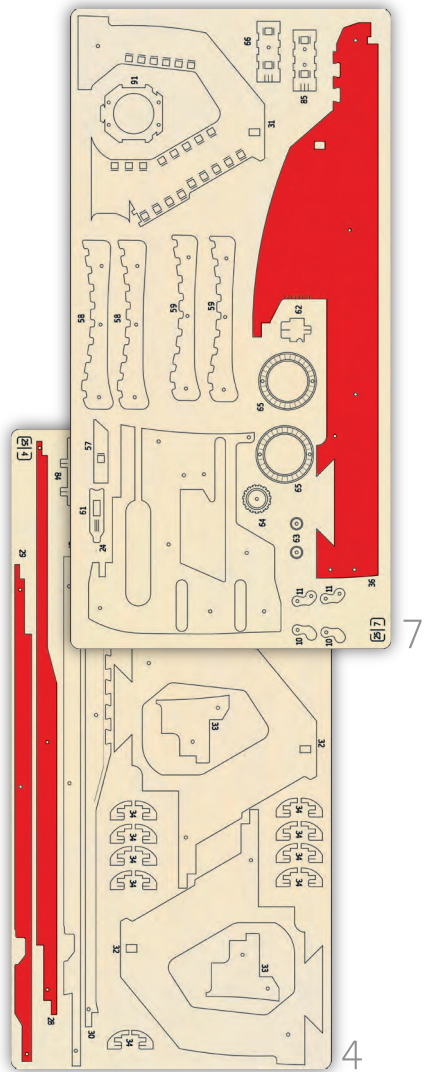

-Wood Trick-  
USG-2

Tactical rifle

10X

Wood Trick®  
A NEW WORLD OF ART

10

72

8

80x6

70

68x4

69

[21]

4

6

34x18

52x16

52x12