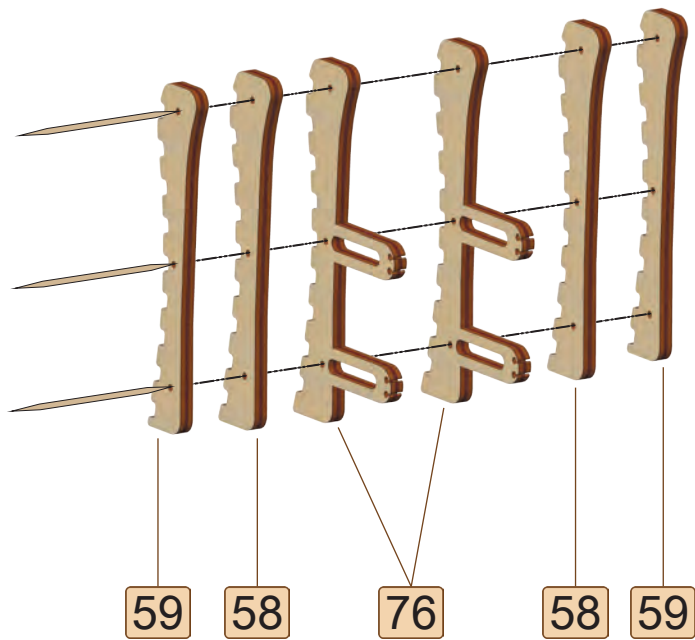

-Wood Trick-  
USG-2

Tactical rifle

10X

Wood Trick®  
A NEW WORLD OF ART

10

72

8

80x6

70

68x4

69

[21]

4

6

34x18

52x16

52x12