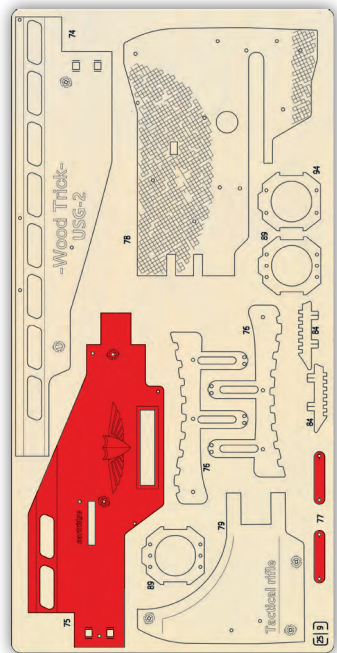

-Wood Trick-  
USG-2

Tactical rifle

10X

Wood Trick®  
A NEW WORLD OF ART

10

72

8

80x6

70

68x4

69

[21]

4

6

34x18

52x16