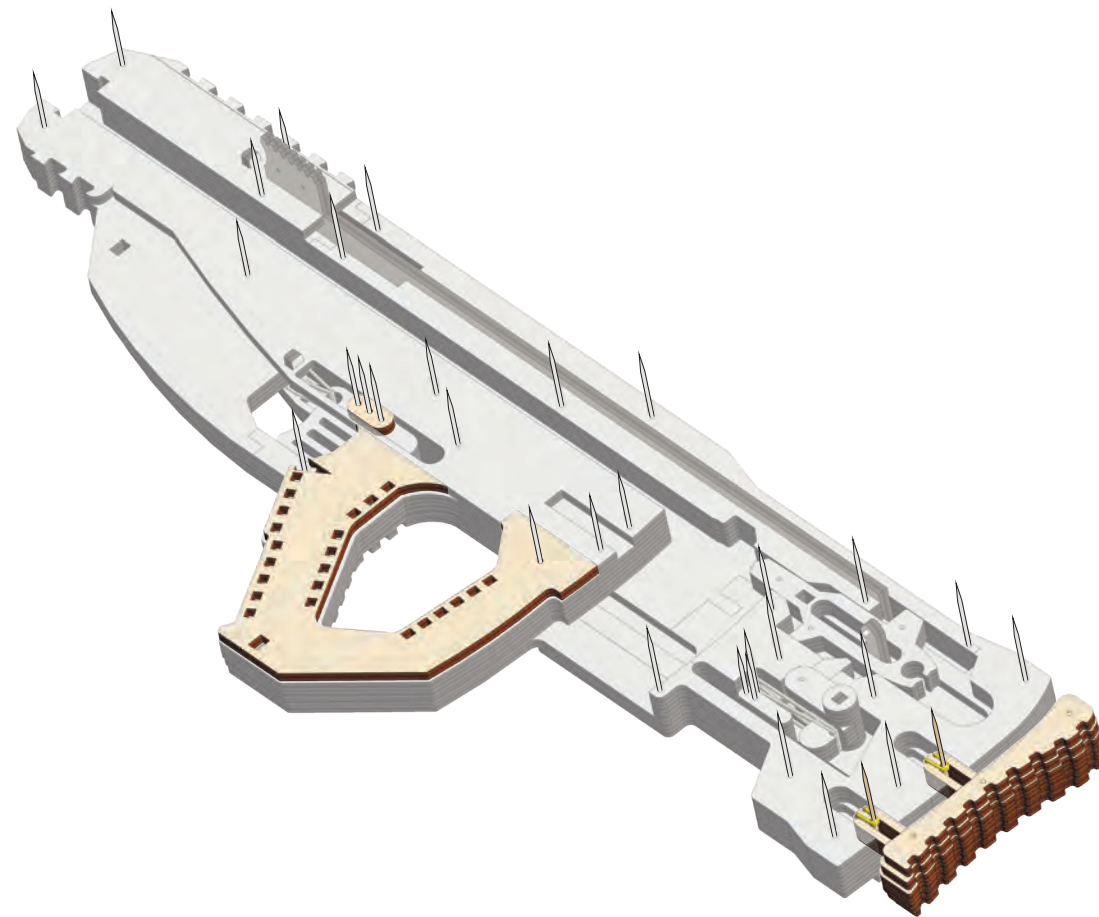

-Wood Trick-  
USG-2

Tactical rifle

10X

Wood Trick®  
A NEW WORLD OF ART

10

72

8

80x6

70

68x4

69

[21]

4

6

34x18

52x16

52x12