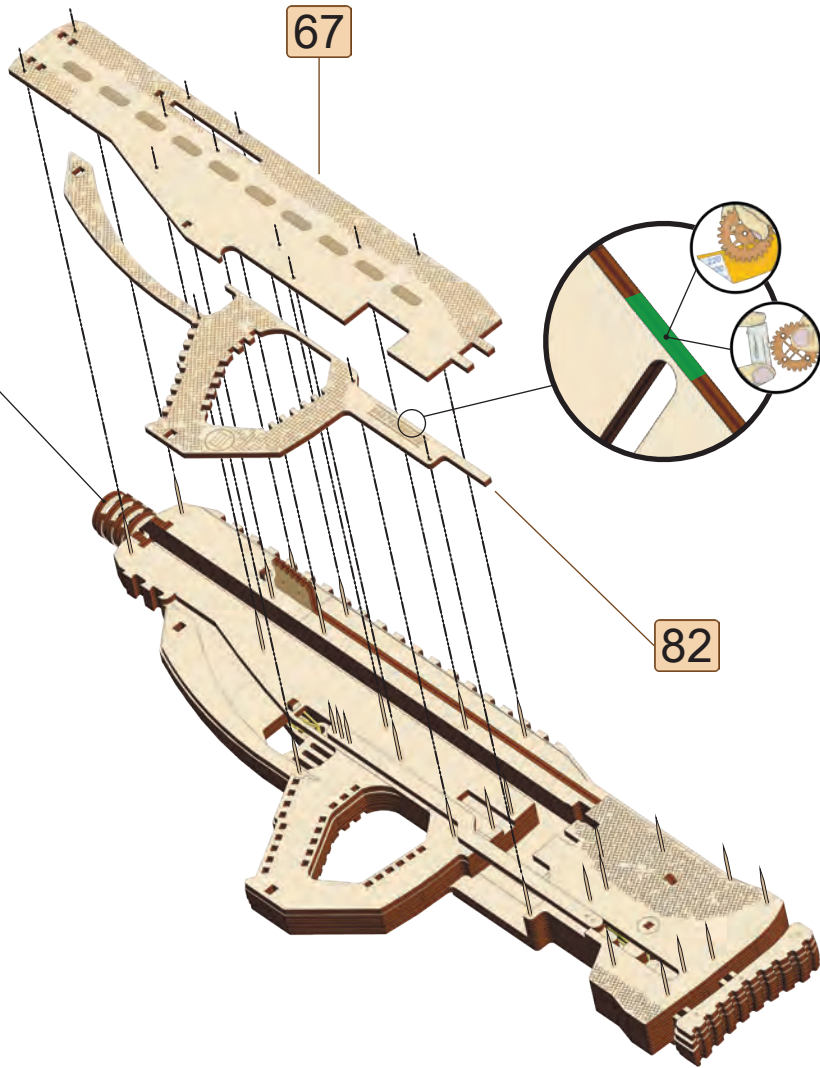

-Wood Trick-  
USG-2

Tactical rifle

10X

Wood Trick®  
A NEW WORLD OF ART

10

72

8

80x6

70

68x4

69

[21]

4

6

34x18

52x16

52x12