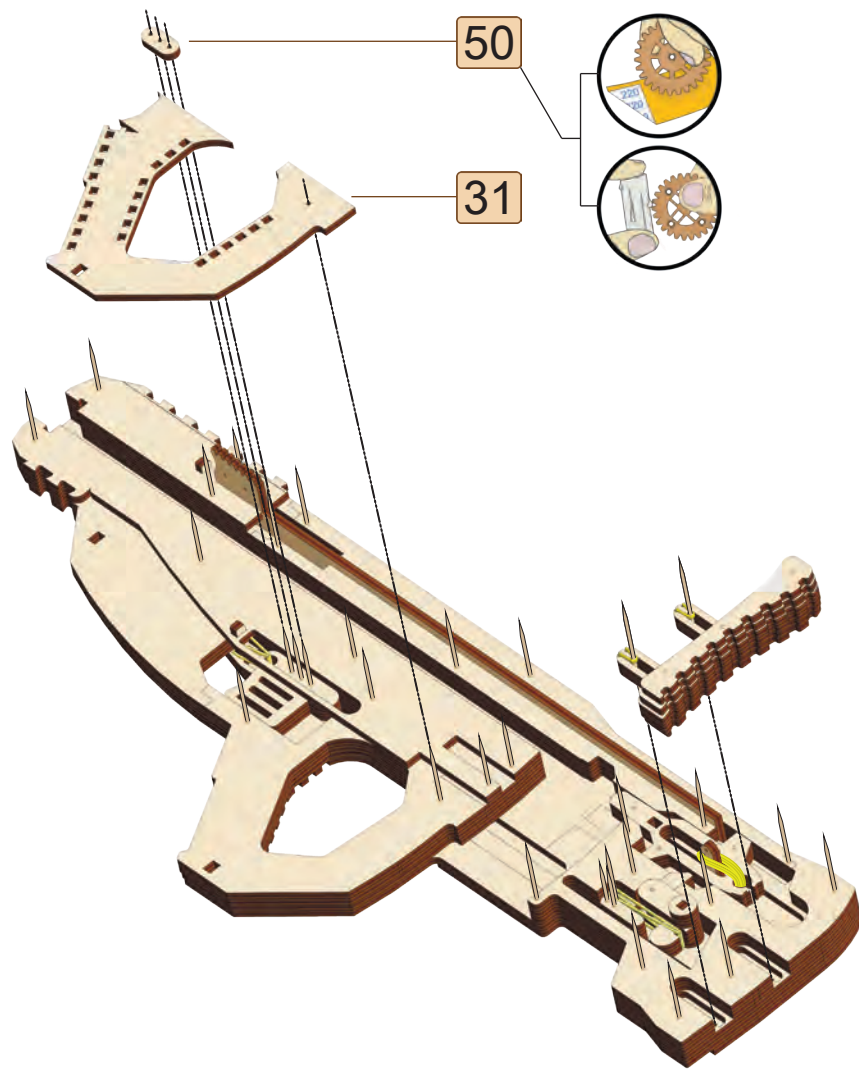

-Wood Trick-  
USG-2

Tactical rifle

10X

Wood Trick®  
A NEW WORLD OF ART

10

72

8

80x6

70

68x4

69

[21]

4

6

34x18

52x16

52x12