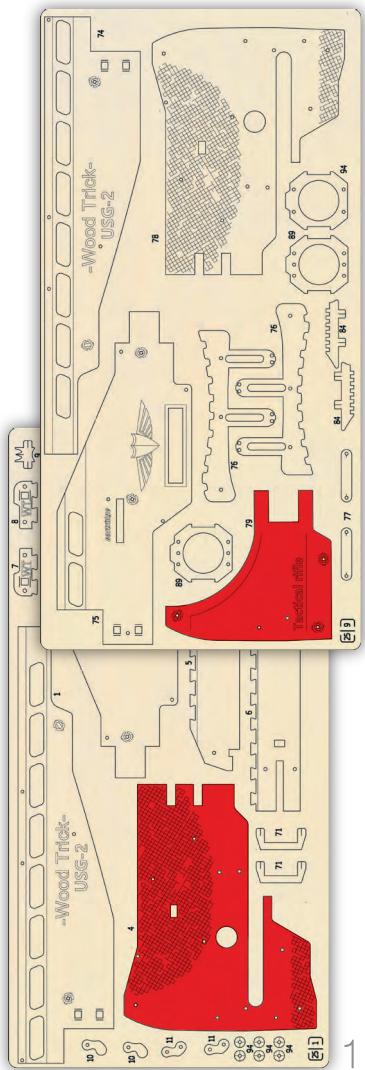

-Wood Trick-  
USG-2

Tactical rifle

10X

Wood Trick®  
A NEW WORLD OF ART

10

72

8

80x6

70

68x4

69

[21]

4

6

34x18

52x16