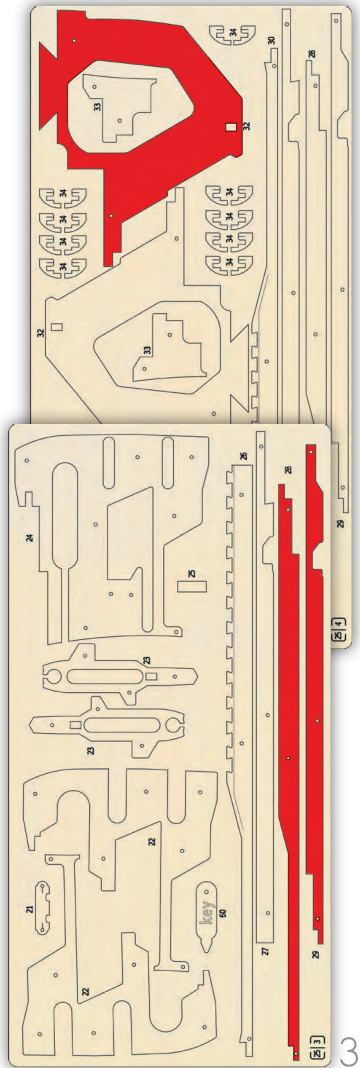

-Wood Trick-  
USG-2

Tactical rifle

10X

Wood Trick®  
A NEW WORLD OF ART

10

72

8

80x6

70

68x4

69

[21]

4

6

34x18

52x16

52x12