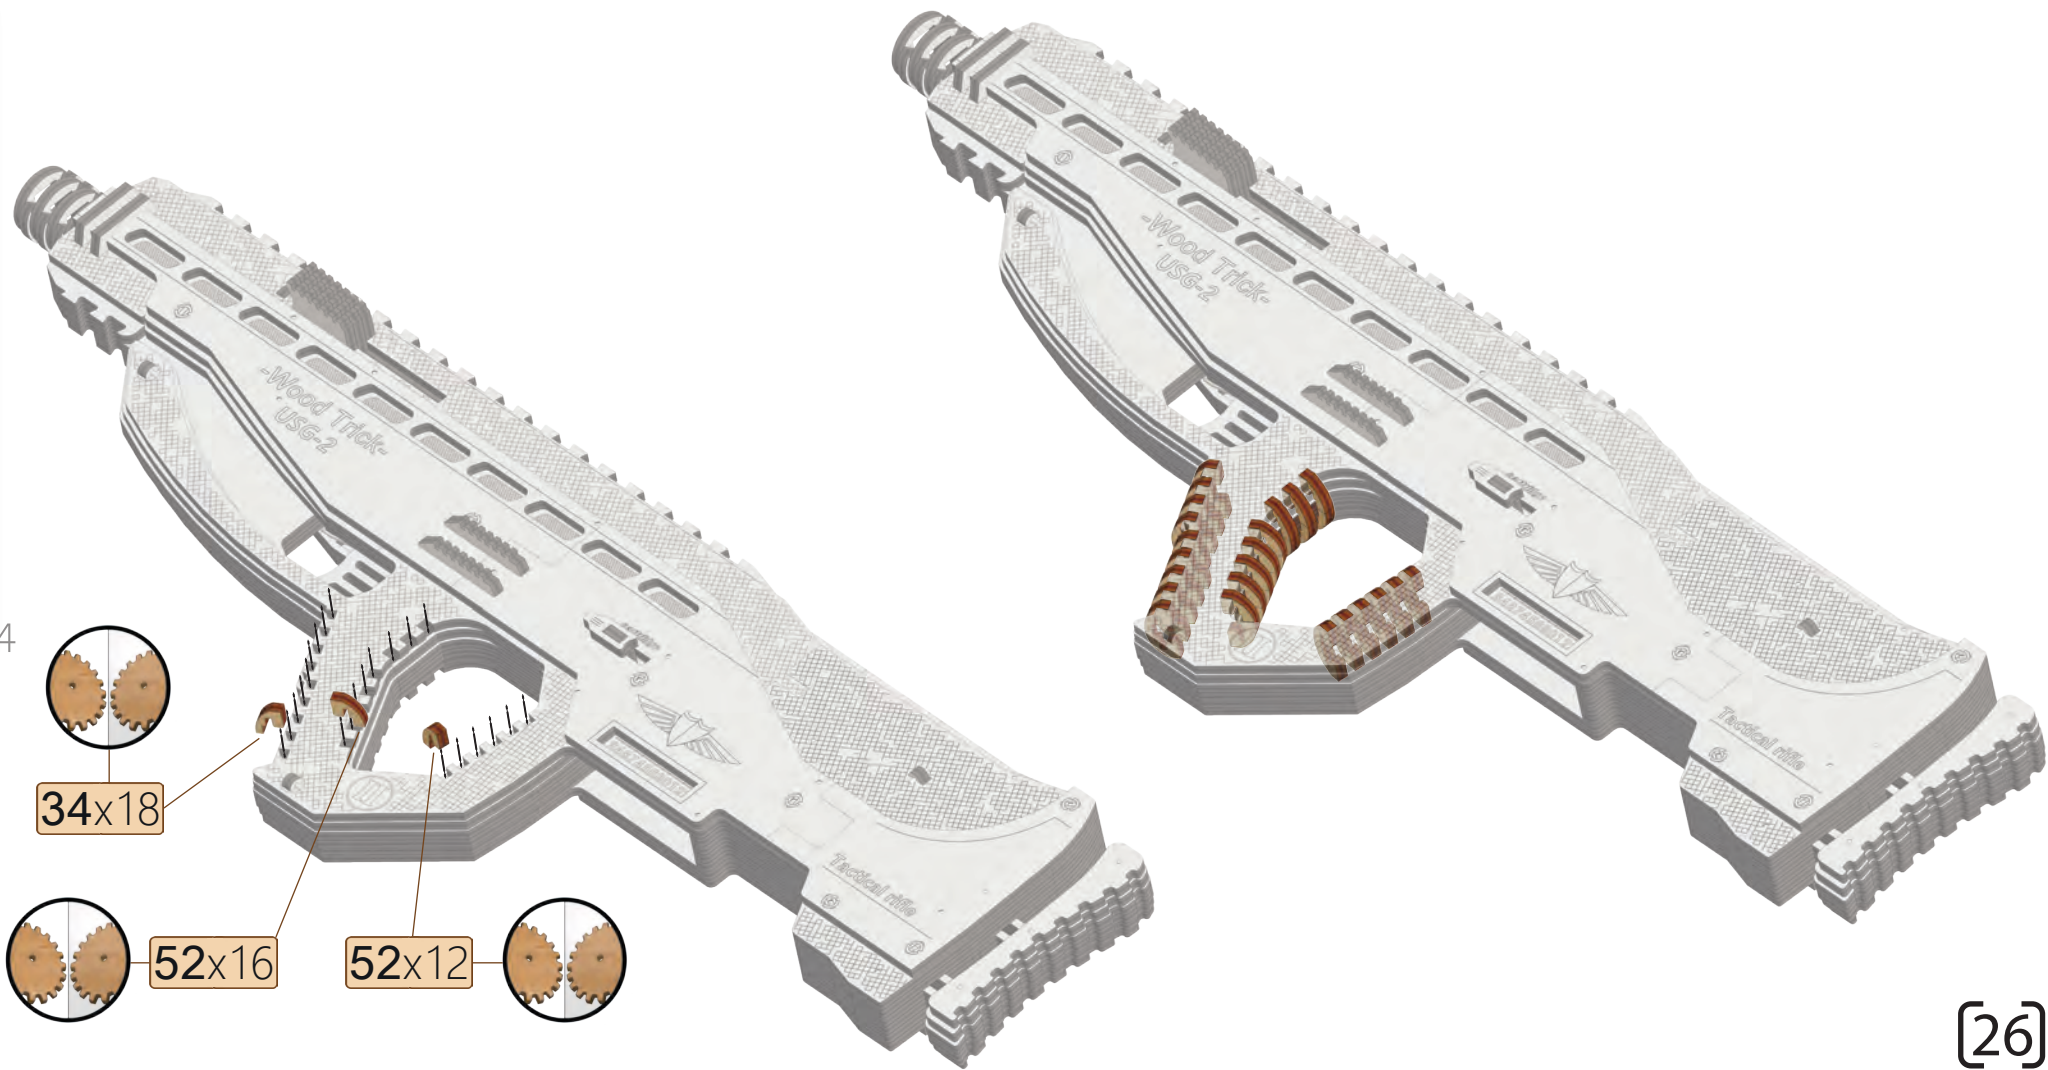

-Wood Trick-  
USG-2

Tactical rifle

10X

Wood Trick®  
A NEW WORLD OF ART

10

72

8

80x6

70

68x4

69

[21]

4

6

34x18

52x16