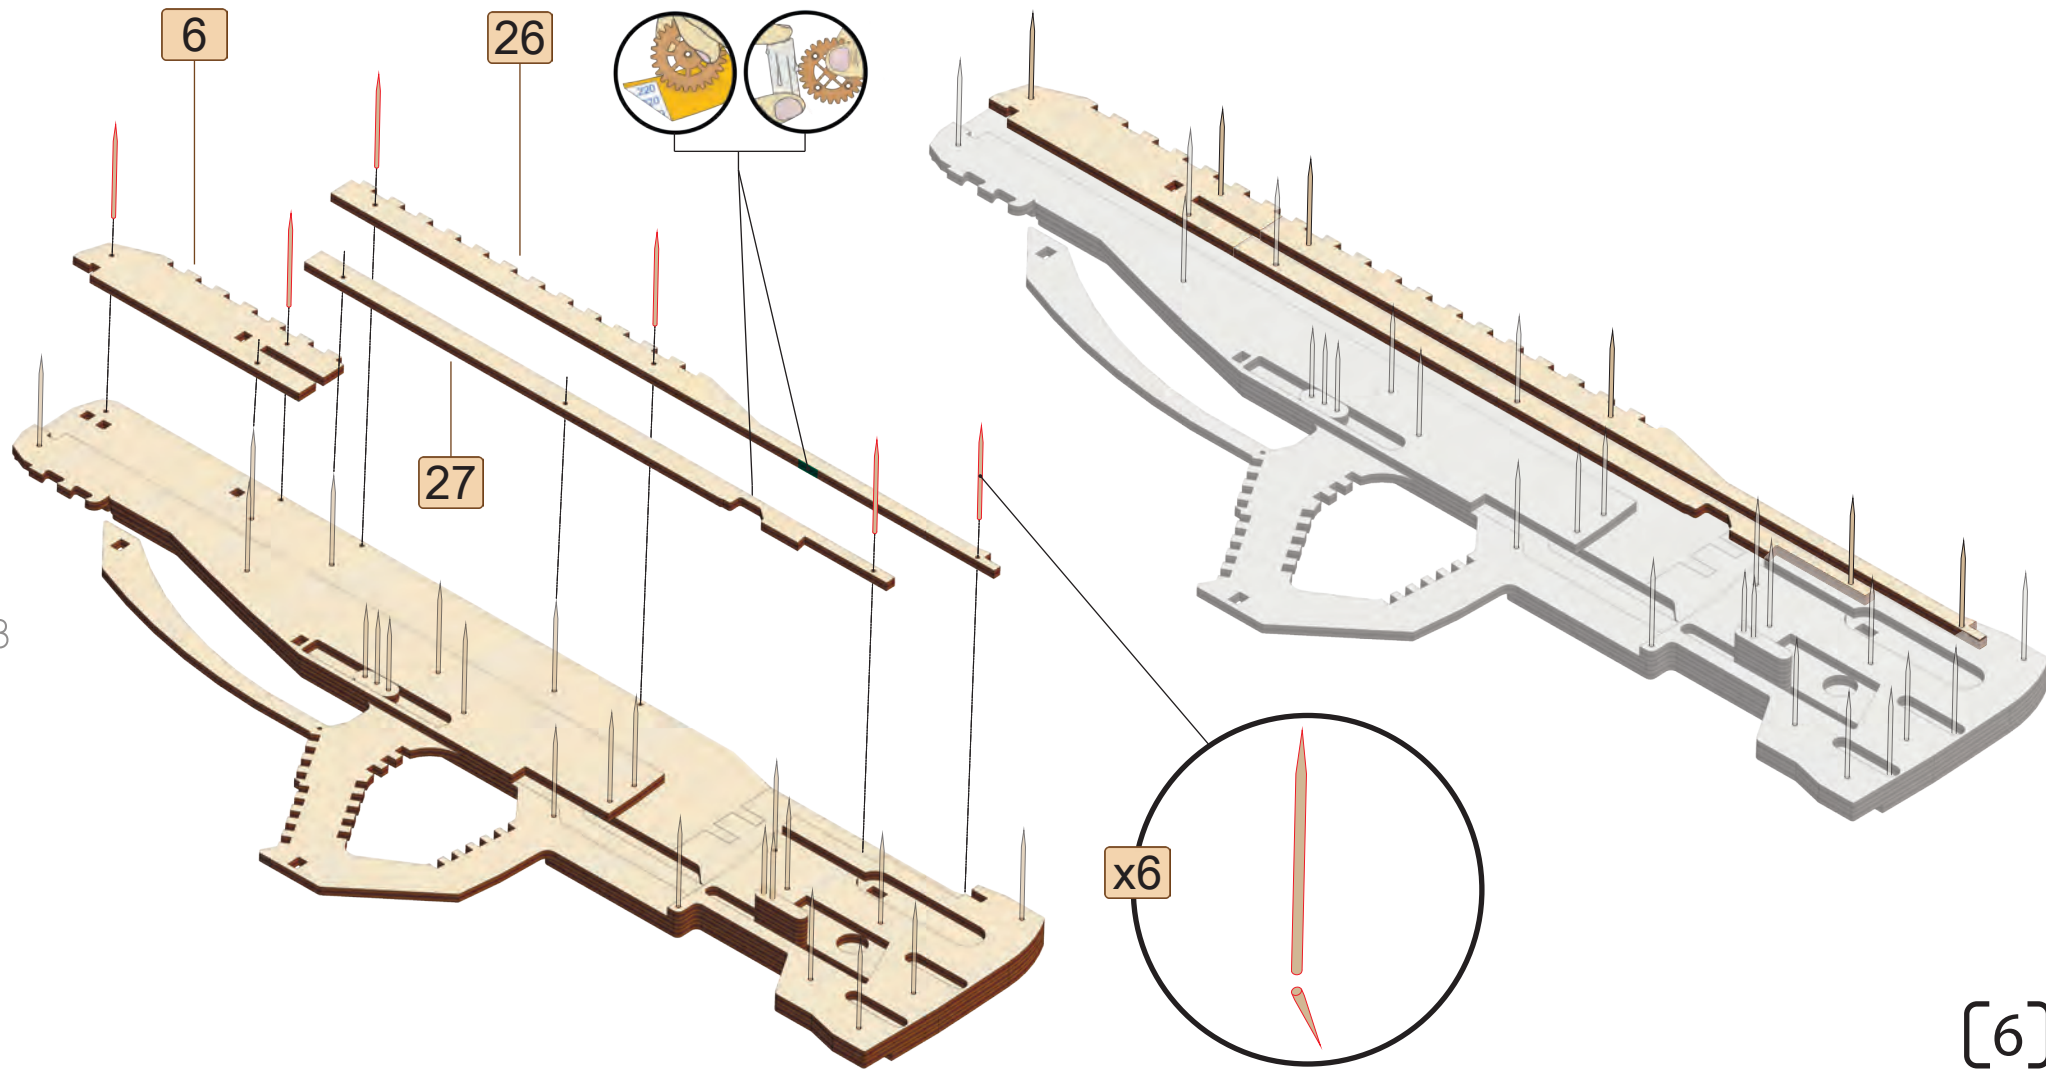

-Wood Trick-  
USG-2

Tactical rifle

10X

Wood Trick®  
A NEW WORLD OF ART

10

72

8

80x6

70

68x4

69

[21]

4

6

34x18

52x16

52x12