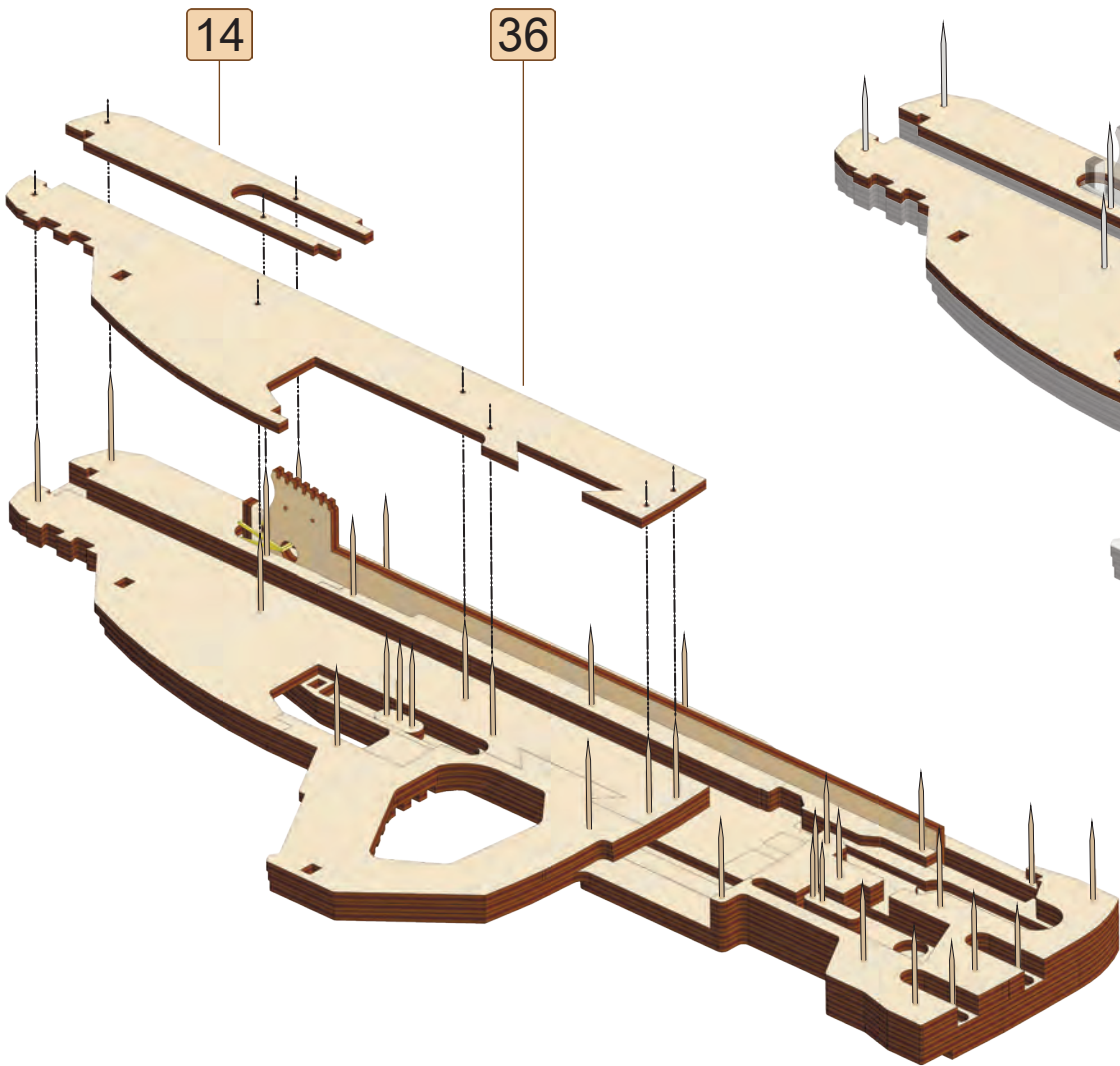

-Wood Trick-  
USG-2

Tactical rifle

10X

Wood Trick®  
A NEW WORLD OF ART

10

72

8

80x6

70

68x4

69

[21]

4

6

34x18

52x16

52x12