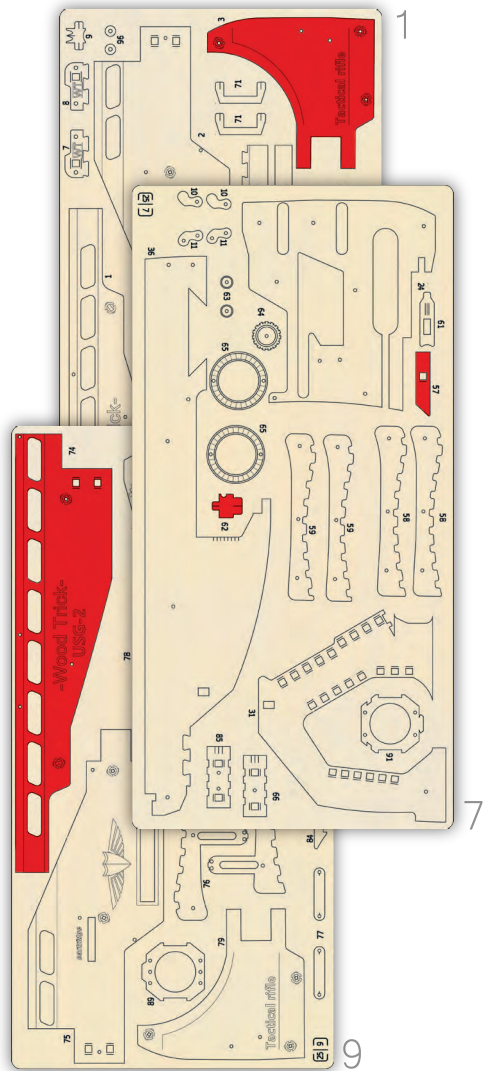

-Wood Trick-  
USG-2

Tactical rifle

10X

Wood Trick®  
A NEW WORLD OF ART

10

72

8

80x6

70

68x4

69

[21]

4

6

34x18

52x16

52x12