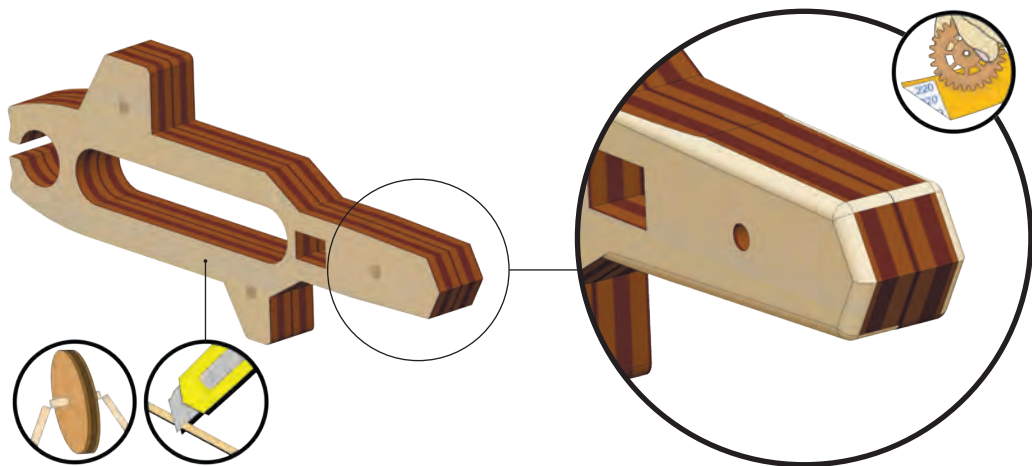

-Wood Trick-  
USG-2

Tactical rifle

10X

Wood Trick®  
A NEW WORLD OF ART

10

72

8

80x6

70

68x4

69

[21]

4

6

34x18

52x16