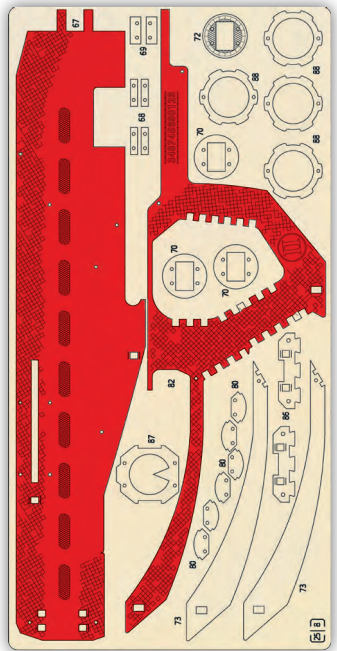

-Wood Trick-  
USG-2

Tactical rifle

10X

Wood Trick®  
A NEW WORLD OF ART

10

72

8

80x6

70

68x4

69

[21]

4

6

34x18

52x16

52x12