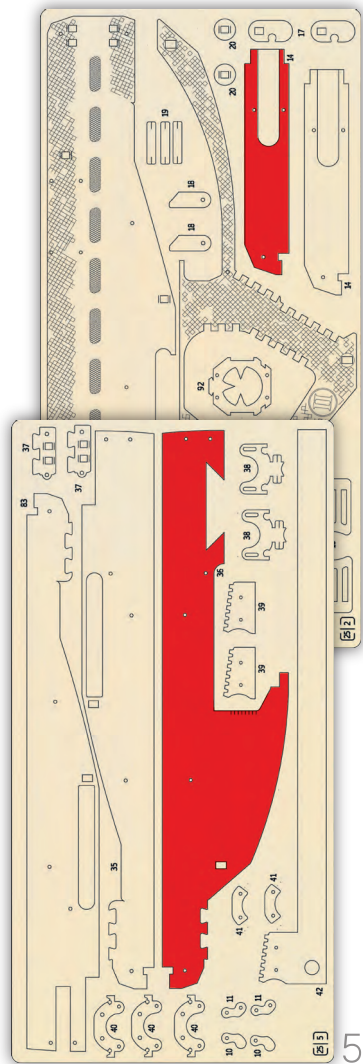

-Wood Trick-  
USG-2

Tactical rifle

10X

Wood Trick®  
A NEW WORLD OF ART

10

72

8

80x6

70

68x4

69

[21]

4

6

34x18

52x16

52x12