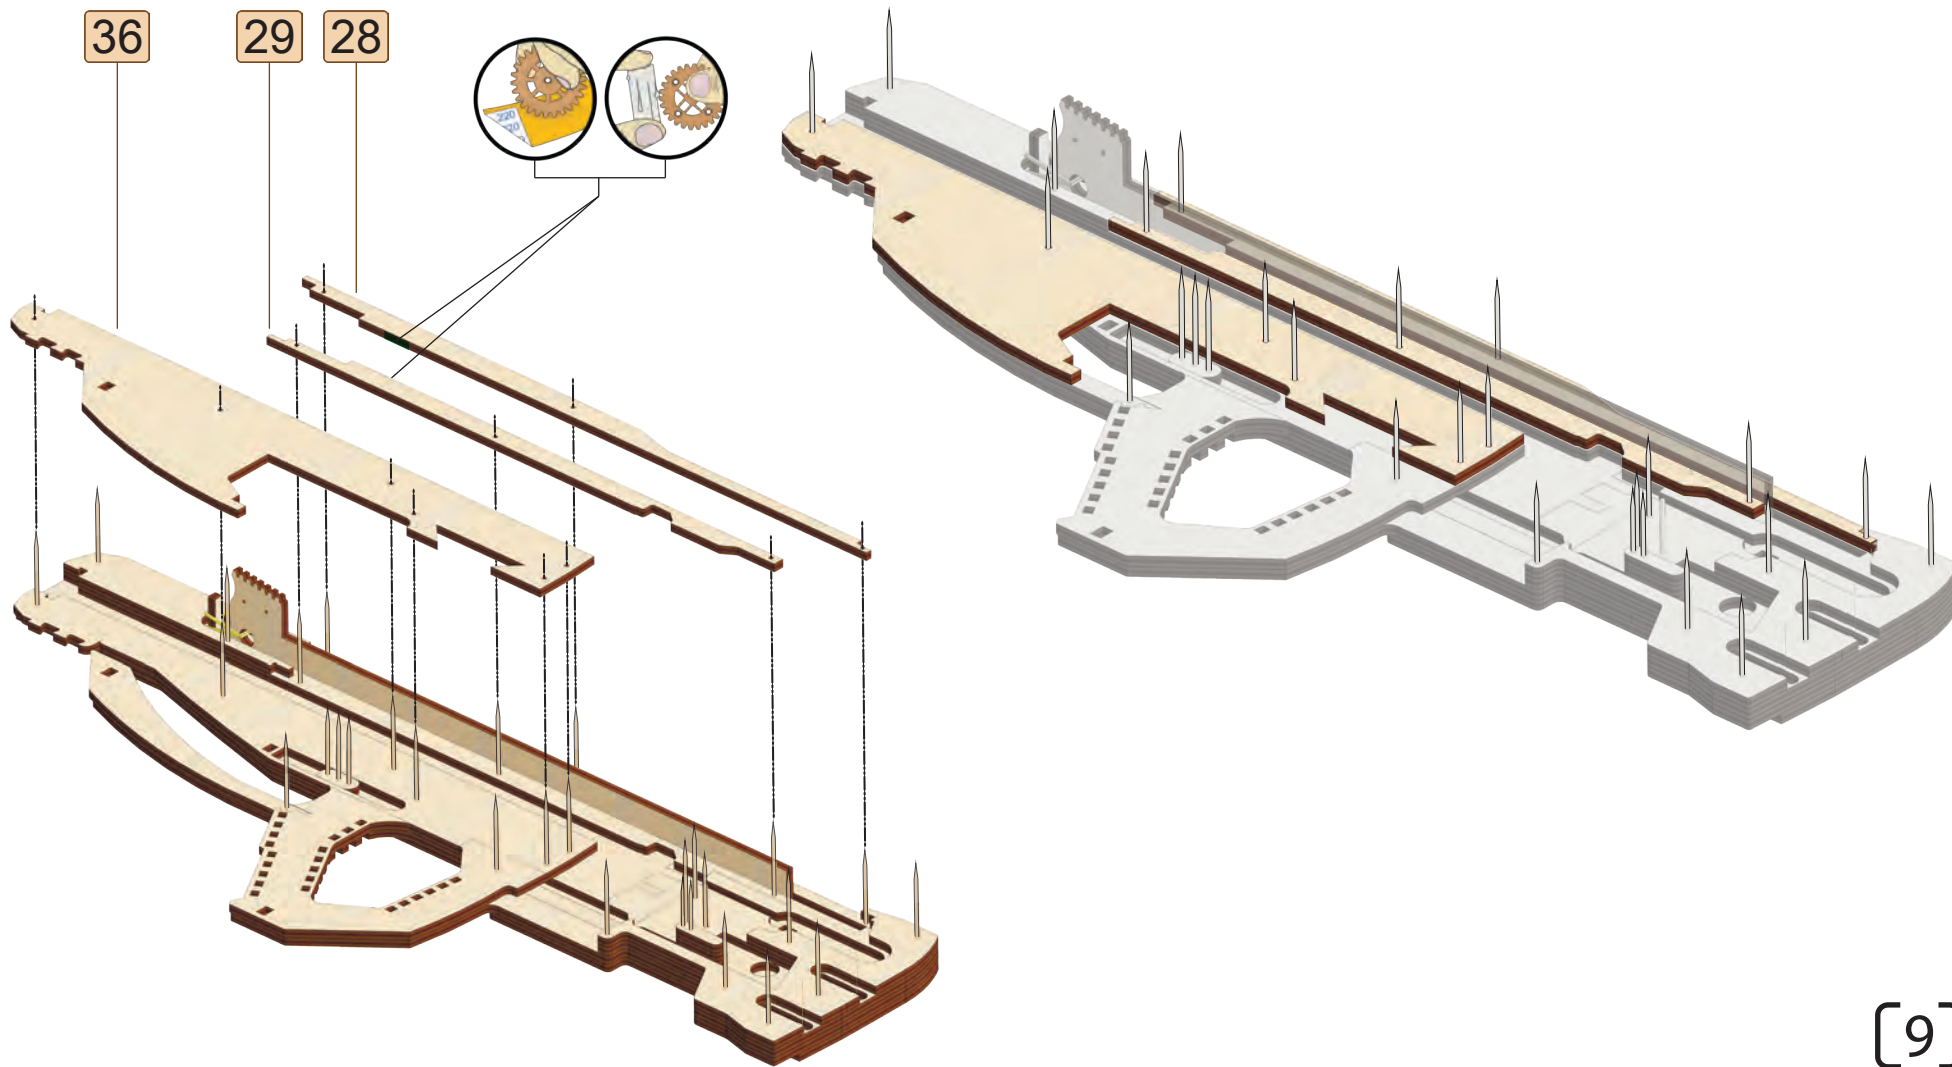

-Wood Trick-  
USG-2

Tactical rifle

10X

Wood Trick®  
A NEW WORLD OF ART

10

72

8

80x6

70

68x4

69

[21]

4

6

34x18

52x16

52x12