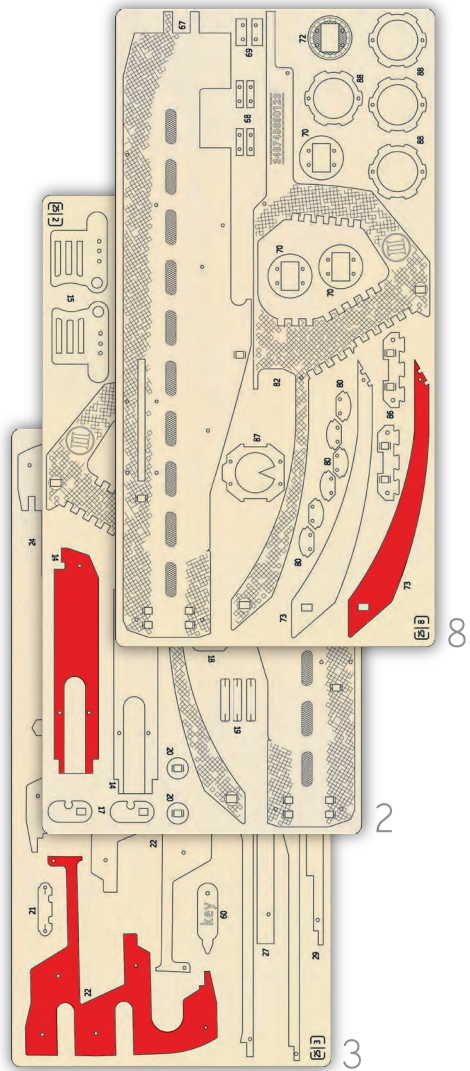

-Wood Trick-  
USG-2

Tactical rifle

10X

Wood Trick®  
A NEW WORLD OF ART

10

72

8

80x6

70

68x4

69

[21]

4

6

34x18

52x16

52x12