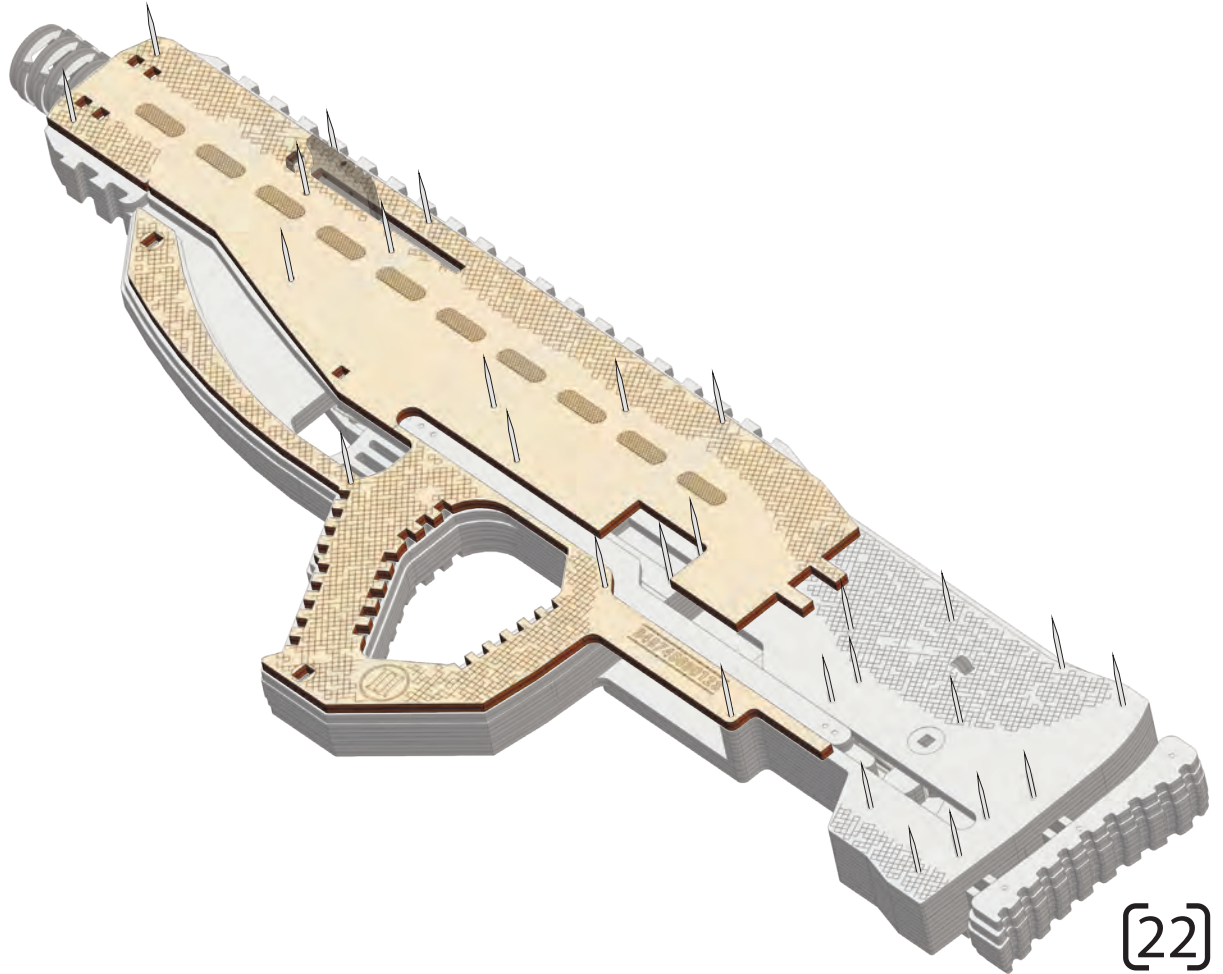

-Wood Trick-  
USG-2

Tactical rifle

10X

Wood Trick®  
A NEW WORLD OF ART

10

72

8

80x6

70

68x4

69

[21]

4

6

34x18

52x16

52x12