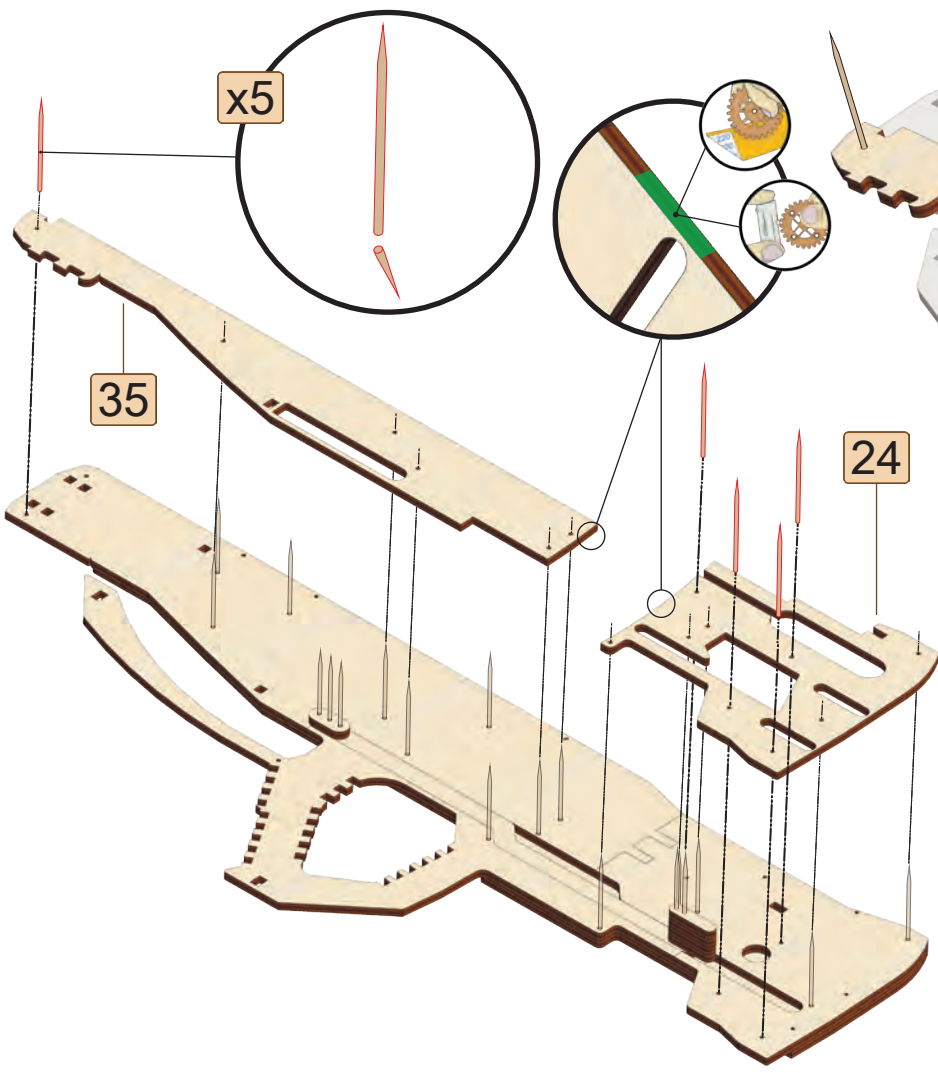

-Wood Trick-  
USG-2

Tactical rifle

10X

Wood Trick®  
A NEW WORLD OF ART

10

72

8

80x6

70

68x4

69

[21]

4

6

34x18

52x16

52x12