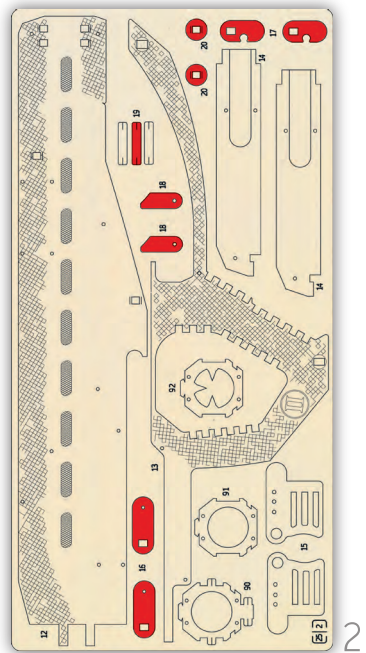

-Wood Trick-  
USG-2

Tactical rifle

10X

Wood Trick®  
A NEW WORLD OF ART

10

72

8

80x6

70

68x4

69

[21]

4

6

34x18

52x16

52x12