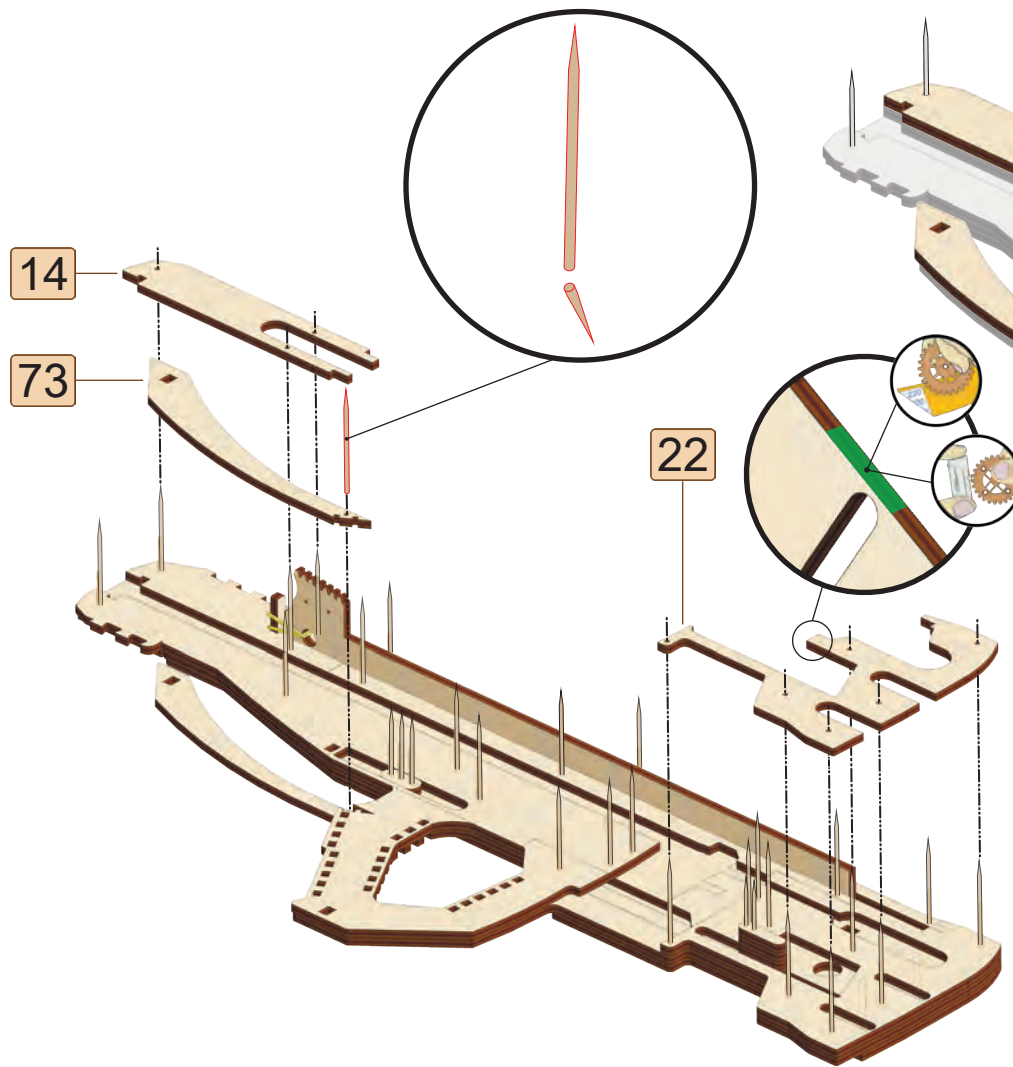

-Wood Trick-  
USG-2

Tactical rifle

10X

Wood Trick®  
A NEW WORLD OF ART

10

72

8

80x6

70

68x4

69

[21]

4

6

34x18

52x16

52x12