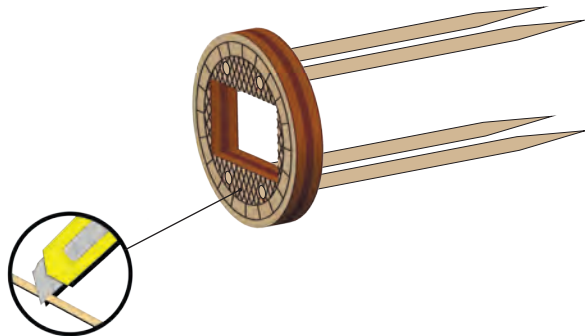

-Wood Trick-  
USG-2

Tactical rifle

10X

Wood Trick®  
A NEW WORLD OF ART

10

72

8

80x6

70

68x4

69

[21]

4

6

34x18

52x16