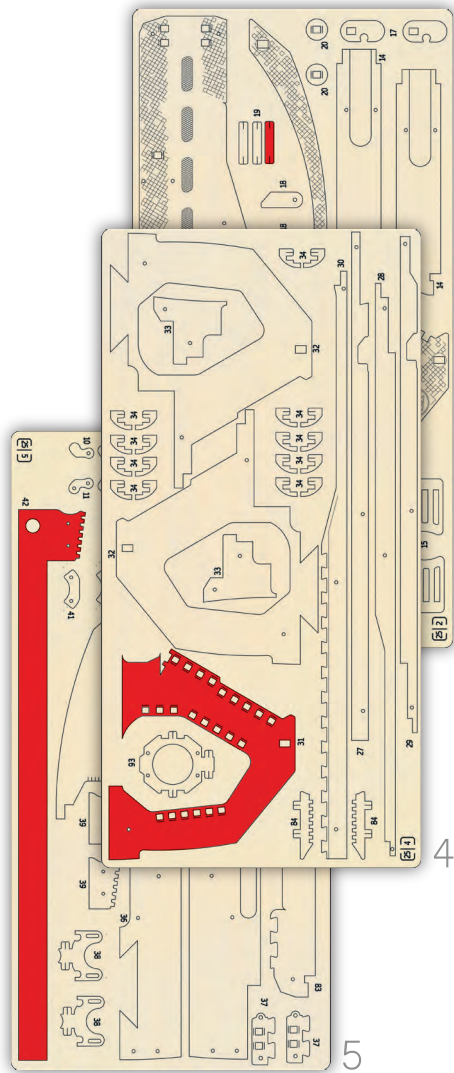

-Wood Trick-  
USG-2

Tactical rifle

10X

Wood Trick®  
A NEW WORLD OF ART

10

72

8

80x6

70

68x4

69

[21]

4

6

34x18

52x16

52x12