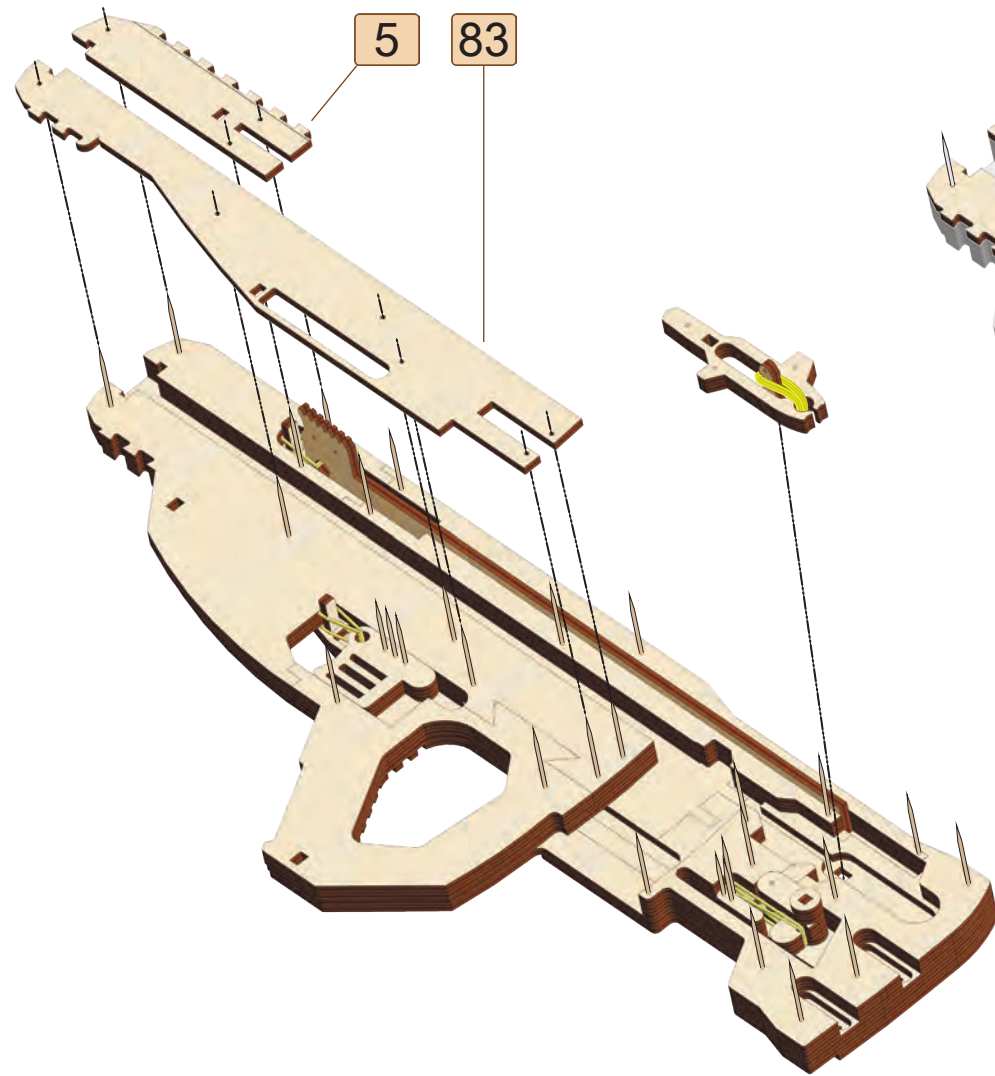

-Wood Trick-  
USG-2

Tactical rifle

10X

Wood Trick®  
A NEW WORLD OF ART

10

72

8

80x6

70

68x4

69

[21]

4

6

34x18

52x16

52x12