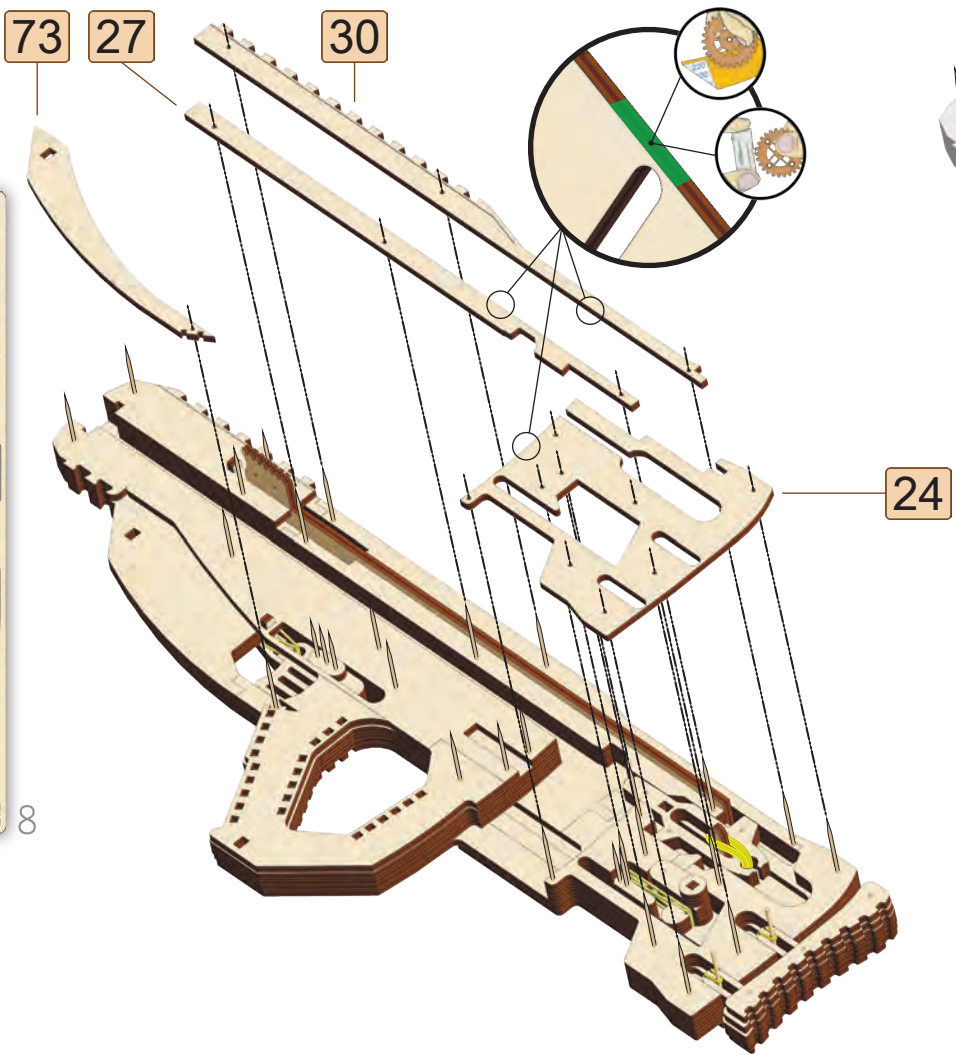

-Wood Trick-  
USG-2

Tactical rifle

10X

Wood Trick®  
A NEW WORLD OF ART

10

72

8

80x6

70

68x4

69

[21]

4

6

34x18

52x16

52x12