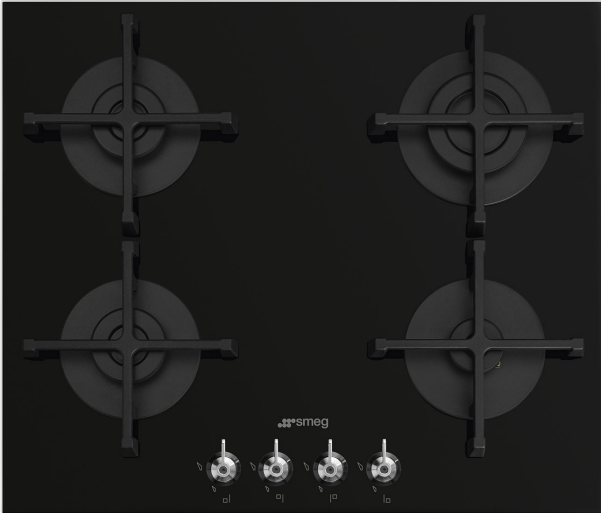

## PV364NSA

Hob, Aesthetics: Classica, Gas, 60 cm, Built-in type: Ultra-low profile or Fully Flushed

### TYPE

Product Family: Hob • Dimensions: 60 cm • Type: Gas • Built-in type: Ultra-low profile or Fully Flushed • Power supply: Gas • EAN code: 8017709291082

### AESTHETICS

Colour: Black • Finishing: Glass • Aesthetics: Classica • Material: Glass • Glass type: Standard (clear) • Controls colour: Steel effect • Type of control setting: Control knobs • Control knob position: Front • No. of controls: 4 • Glass edge: Straight edge • Glass on Steel: Yes • Pan stands: Cast iron • Burners: Standard • Burners Material: Alluminium • Serigraphy colour: White