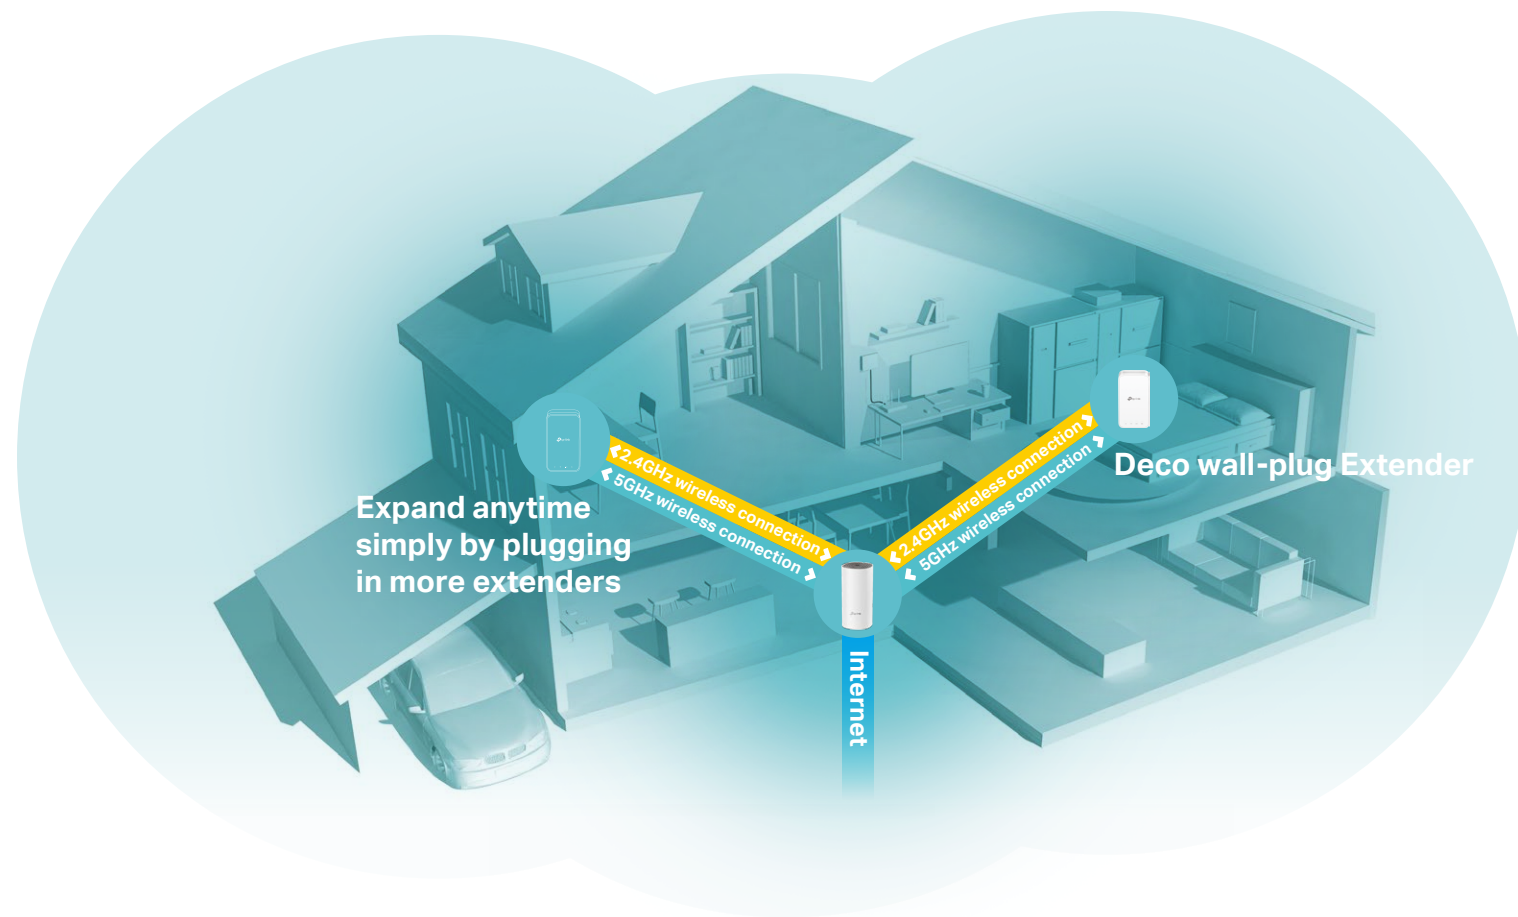

deco[™] | Whole Home Mesh Wi-Fi System
Seamless Roaming | Parental Controls | Adaptive Path Selection

AC1200 Whole Home Mesh Wi-Fi System

Deco AC1200

Highlights

Fast Mesh Wi-Fi for Your Whole Home

Deco is the simplest way to guarantee a strong Wi-Fi signal in every corner of your home. Enjoy fast, stable connections for an army of devices in a whole-home coverage. Setup is made easier with the Deco app walking you through every step.

Wi-Fi Dead-Zone Killer

Eliminate weak signal areas with whole home Wi-Fi. No more searching around for a stable connection.

Convenient Plug-In Wi-Fi

Simply plug the compact extender Deco M3W into a wall outlet to easily extend your Mesh Wi-Fi coverage.

* Deco M3W needs to work with Deco routers to extend Mesh Wi-Fi.

Seamless Roaming with One Wi-Fi Name

Deco units work together to form one unified Wi-Fi network with a single network name. Walk through your home and stay connected with the fastest possible speeds, made possible by Deco's seamless coverage and Plug & Play Mesh Technology.

Parental Controls

Limit online time and block inappropriate websites according to unique profiles created for each family member.

Features

Assisted Setup

Easily set up Decos and find the ideal spot to place each unit