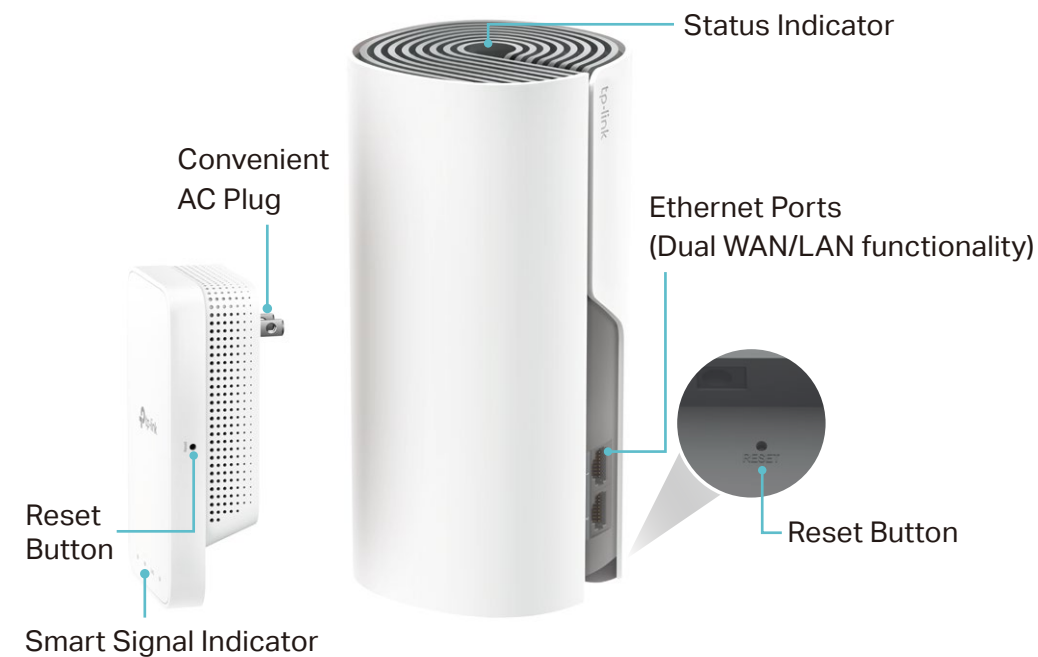

- **Profiles** – Create a profile for each family member, and manage them individually
- **Content Filter** – Four levels are available for filtering content, each catering to a specific age group
- **Time Controls** – Set daily time limits for the total time spent online and block a person's internet access between certain times
- **Pause the Internet** – Pause a family member's internet and resume it whenever you like

Blacklist

Block access to your network from specific devices

Add specific devices to blacklist to protect your network from unauthorized users

Work with All Deco Models

Form a Mesh network with your desired Deco models

All Deco models can work together. Just expand Mesh Wi-Fi coverage anytime by adding more Decos

Specifications

Hardware

- Ports: Deco AC1200: 2 10/100Mbps WAN/LAN Ports, 1 Power Port; Deco M3W: N/A
- Buttons: Deco AC1200: 1 Reset button; Deco M3W: 1 Reset button
- Antenna Type: Deco AC1200: 2 internal dual-band antennas
Deco M3W: 2 internal dual-band antennas
- Dimensions: Deco AC1200: 7.5 × 3.6 × 3.6 in. (190.5 × 90.7 × 90.7 mm)
Deco M3W (without plug): 4.9 × 2.7 × 1.4 in. (124 × 69 × 35 mm)
- Power Adapter Input: Deco AC1200: 100-240V~ 50/60Hz 0.3A
Deco M3W: 100-240V~ 50/60Hz 0.3A
- Power Adapter Output: Deco AC1200: 12V \equiv 1A; Deco M3W: N/A