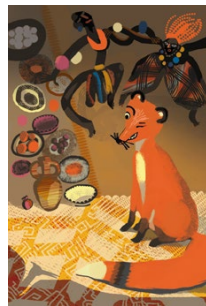

Имаджинариум

ДОБРО

Имаджинариум ДОБРО

Общественная палата
Российской Федерации
PUBLIC CHAMBER OF THE RUSSIAN FEDERATION

COSMO
DROME
GAMES

Имаджинариум. Добро

A scene with a purple owl-like creature, a yellow lollipop, and a wooden fence.