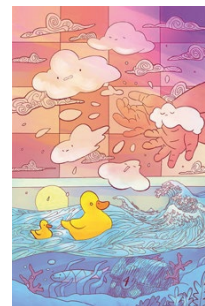

Имаджинариум

ДОБРО

Имаджинариум ДОБРО

Общественная палата
Российской Федерации
PUBLIC CHAMBER OF THE RUSSIAN FEDERATION

COSMO
DROME
GAMES

Имаджинариум. Добро

A scene with a purple owl-like creature, a yellow lollipop, and a wooden fence.