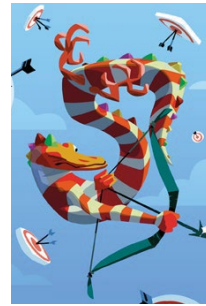

Имаджинариум

ДОБРО

Имаджинариум ДОБРО

Общественная палата
Российской Федерации
PUBLIC CHAMBER OF THE RUSSIAN FEDERATION

COSMO
DROME
GAMES

Имаджинариум. Добро

A scene with a purple owl-like creature, a yellow lollipop, and a wooden fence.