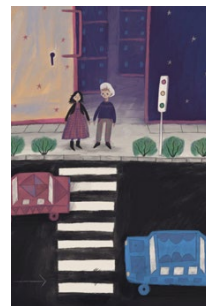

Имаджинариум

ДОБРО

Имаджинариум ДОБРО

Общественная палата
Российской Федерации
PUBLIC CHAMBER OF THE RUSSIAN FEDERATION

COSMO
DROME
GAMES

Имаджинариум. Добро

A scene with a purple owl-like creature, a yellow lollipop, and a wooden fence.