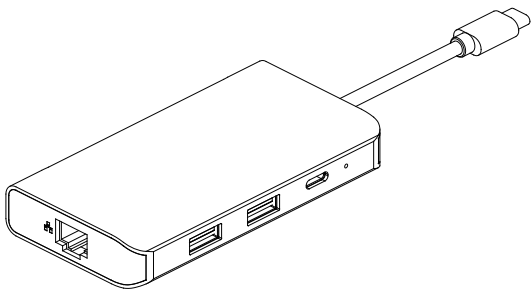

8-in-1 USB-C DOCKING STATION

User Manual ▶

Package Includes

DSC-801

User Manual

DSC-801 Docking Station	1 PCS
User Manual	1 PCS

Manufacturer: Arena Electronic GmbH | Koppersstr. 18, 40549 Düsseldorf, Germany
 Model No.: DSC-801 Input: 5V/ USB
www.chieftec.eu

Features

- DSC-801 Docking Station increases your productivity by expanding the USB Type-C female port on your devices to multiple possibilities of connectivity
- Keep your laptop charging while still providing power to each external device attached
- Extensive compatibility meets every need of almost all USB C devices
- Compliant with USB 3.1 Gen 1
- Compliant with VESA DisplayPort Alt Mode on USB Type-C 1.0a
- Compliant with HDMI 2.0
- Compliant with USB Power Delivery 3.0
- 2x USB Type-A and 1x USB Type-C to connect your USB device
- Support HDMI 4K@30Hz
- PD 3.0 Charging: Up to 60W
- Support 10/100/1000 Mbps Ethernet port
- Supports SD and TF card reader

Specifications

- Material: Aluminum / Plastic
- Dimension: 100mm x 53mm x 16mm
- Supported Systems:
Windows 10, 8, 7, Mac OS X 10.6 or later, Linux 2.6.14 or later

Installation Guide

1. Connect the DSC-801 Docking Station with Type-C port and the Power LED will light up.

2. See above drawing LED, connect the Type-C device with dock station and start working.