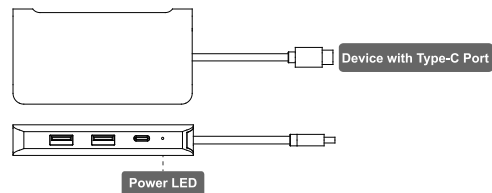

Features

- DSC-801 Docking Station increases your productivity by expanding the USB Type-C female port on your devices to multiple possibilities of connectivity
- Keep your laptop charging while still providing power to each external device attached
- Extensive compatibility meets every need of almost all USB C devices
- Compliant with USB 3.1 Gen 1
- Compliant with VESA DisplayPort Alt Mode on USB Type-C 1.0a
- Compliant with HDMI 2.0
- Compliant with USB Power Delivery 3.0
- 2x USB Type-A and 1x USB Type-C to connect your USB device
- Support HDMI 4K@30Hz
- PD 3.0 Charging: Up to 60W
- Support 10/100/1000 Mbps Ethernet port
- Supports SD and TF card reader

Specifications

- Material: Aluminum / Plastic
- Dimension: 100mm x 53mm x 16mm
- Supported Systems:
Windows 10, 8, 7, Mac OS X 10.6 or later, Linux 2.6.14 or later

Installation Guide

1. Connect the DSC-801 Docking Station with Type-C port and the Power LED will light up.