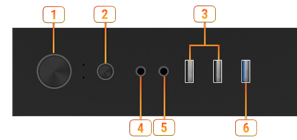

# MAG VAMPIRIC 010M

FIRST BLOOD IN SHADOW

## FEATURE

- MSI MAG VAMPIRIC 010M chassis can support up to ATX motherboard, side panel of 4mm tempered glass, 120 mm RGB fan, reserved cooling space and front USB 3.2 Gen 1
- RGB Fan included
- 4mm Tempered Glasses
- Optimize Airflow
- 360mm Radiator Support
- 167mm CPU Cooler Support

## CONNECTIONS

- |                        |                             |
|------------------------|-----------------------------|
| 1. Power Button        | 4. Front HD Audio           |
| 2. Reset Button        | 5. Front MIC                |
| 3. Front USB 2.0 Ports | 6. Front USB 3.2 Gen 1 Port |