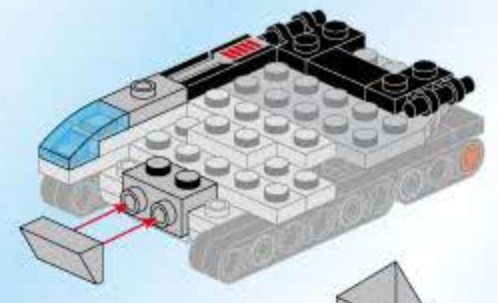

Combat Zones Series

1411-2

Ages: 6+
Pcs: 107

HEAVY ARMORED TANK

A7

- 1x [black 1x3 Technic brick]
- 1x [grey 1x3 Technic brick]
- 1x [blue 1x3 Technic brick]
- 1x [grey 1x3 Technic brick]
- 2x [black 1x3 Technic brick]
- 1x [grey 1x3 Technic brick]
- 1x [black 1x3 Technic brick]
- 1x3 [grey 1x3 Technic brick]