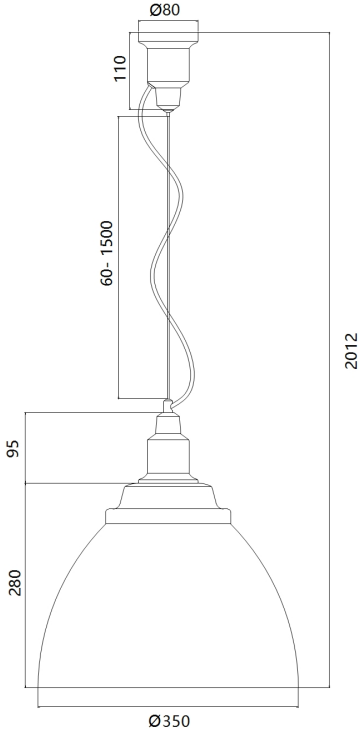

Instruction

Collection: PENDANT
Series: BELLEVUE
Model: P535PL-01PN
Ceiling

- Ceiling

1 x E27 (60W)

MAYTONI
DECORATIVE LIGHTING

www.maytoni.de