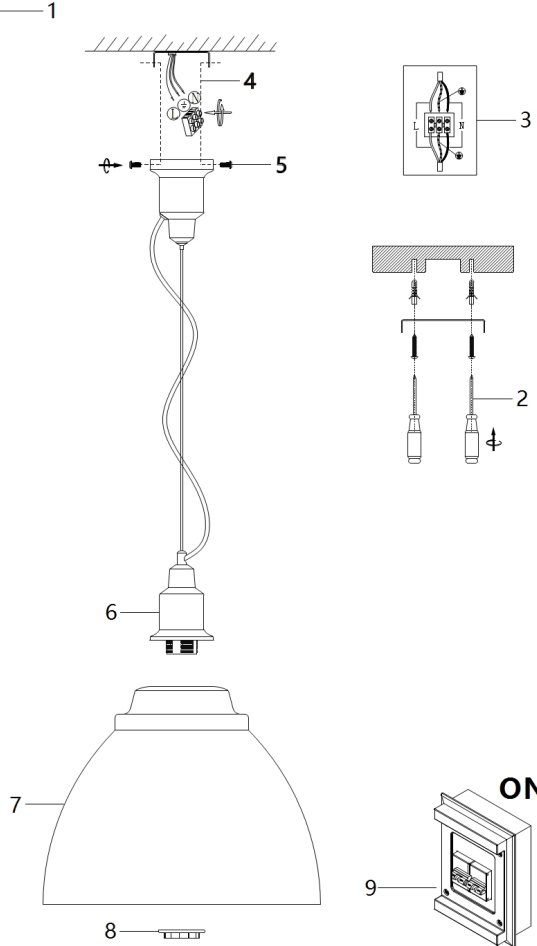

Instruction

Collection: PENDANT
Series: BELLEVUE
Model: P535PL-01PN
Ceiling

- Ceiling

1 x E27 (60W)

MAYTONI
DECORATIVE LIGHTING

www.maytoni.de