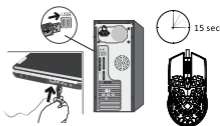

Connection