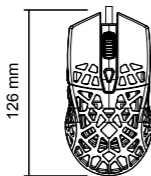

GM-20
v 1.0

Driver

<http://canyon.eu/drivers-and-manuals/>

The functional buttons

1. Right key
2. Left key
3. Forward
4. Backward
5. DPI
6. Middle button & wheel
7. LED

Technical specifications

- Unique perforated design
- Ultralight - 65g
- High-quality Pixart PAW3360 Sensor
- Max DPI 12000
- 6 levels of DPI as default (1000-2000-3000-5000-8000-12000)
- Ergonomic design
- PTFE feet
- 7 programmable buttons
- Polling rate: 125/250/500/1000Hz
- USB ultraweave cable 1.65 m with a ferrite ring
- Button lifespan: 10 million clicks
- Enhanced RGB system of backlight
- 10 modes of backlight effects
- Scanning frequency: 12000 FPS
- Max Acceleration - 50G
- Max Moving speed: 250 ips
- Additional software to setup the settings
- Macro functions
- Onboard memory to storage your settings