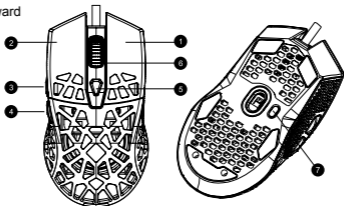

GM-20
v 1.0

Driver

<http://canyon.eu/drivers-and-manuals/>

The functional buttons

1. Right key
2. Left key
3. Forward
4. Backward
5. DPI
6. Middle button & wheel
7. LED

Technical specifications

- Unique perforated design
- Ultralight - 65g
- High-quality Pixart PAW3360 Sensor
- Max DPI 12000
- 6 levels of DPI as default (1000-2000-3000-5000-8000-12000)
- Ergonomic design
- PTFE feet
- 7 programmable buttons
- Polling rate: 125/250/500/1000Hz
- USB ultraweave cable 1.65 m with a ferrite ring
- Button lifespan: 10 million clicks
- Enhanced RGB system of backlight
- 10 modes of backlight effects
- Scanning frequency: 12000 FPS
- Max Acceleration - 50G
- Max Moving speed: 250 ips
- Additional software to setup the settings
- Macro functions
- Onboard memory to storage your settings