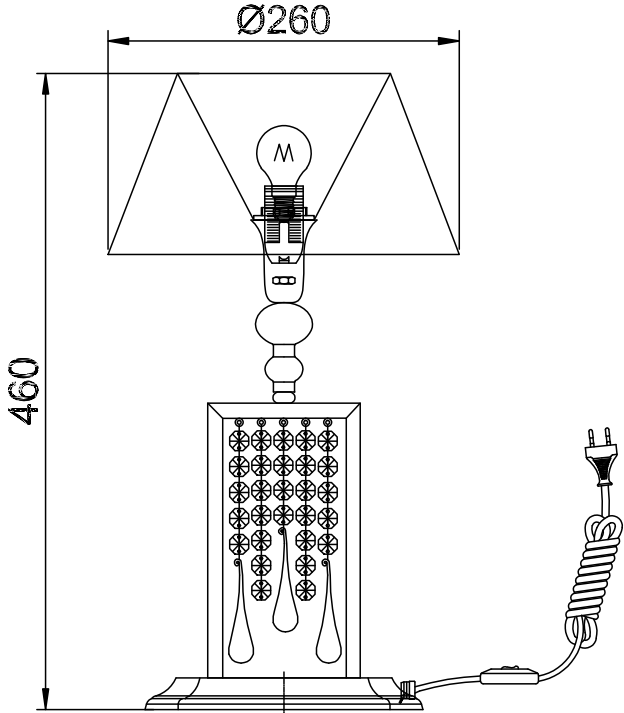

# Instruction

Collection: House  
Series: Beince  
Model: H018-TL-01-NG  
Table Lamps

A=1  
B=2  
C=2

 – Table Lamps

  
1 x E14 (40w)

**MAYTONI**  
DECORATIVE LIGHTING

[www.maytoni.de](http://www.maytoni.de)