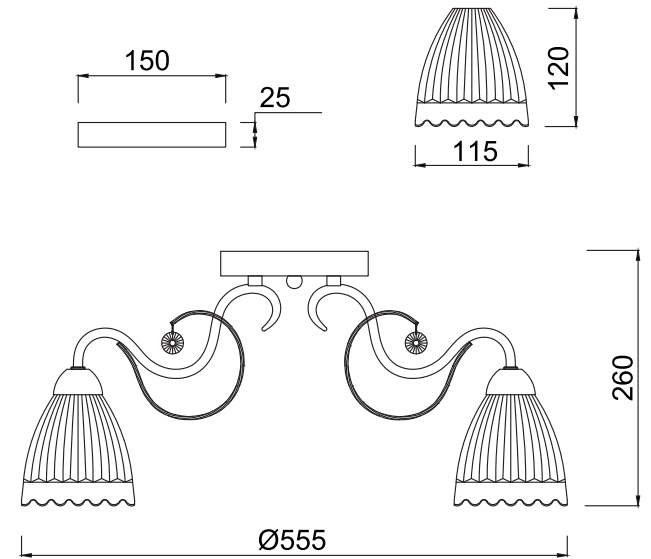

FREYA
TRADITION OF QUALITY

INSTRUCTION

MODEL: FR2757-PL-05-BZ
CHANDELIER

OFF

ON

5 x E14 (40W)

FREYA-LIGHT.COM