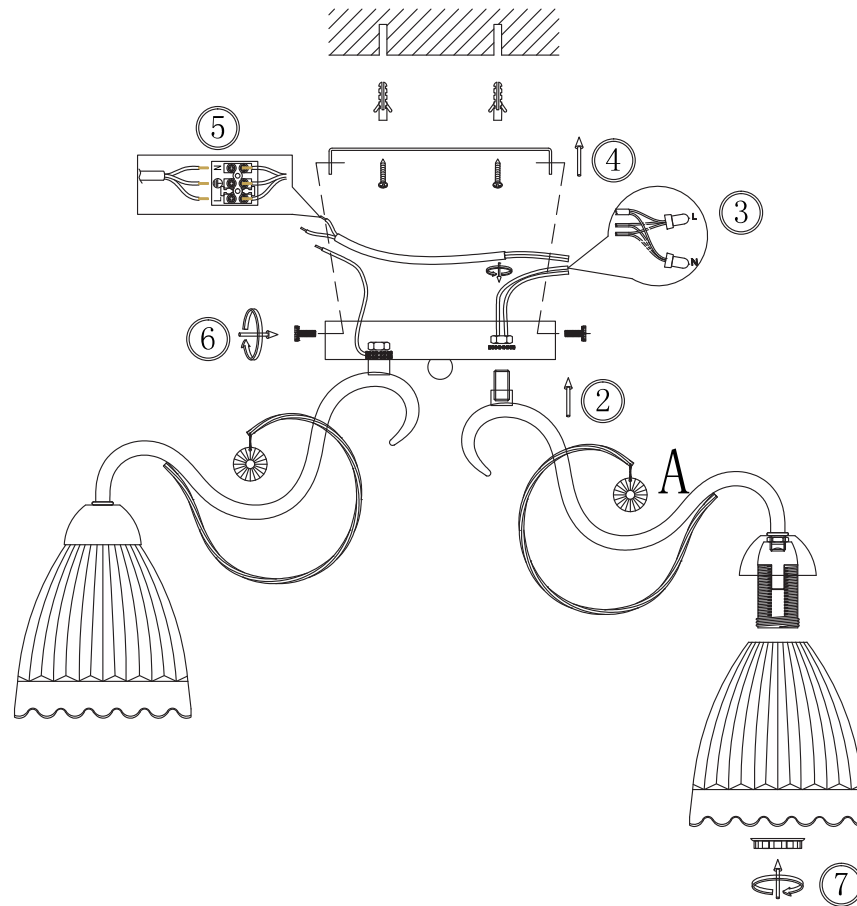

FREYA
TRADITION OF QUALITY

INSTRUCTION

MODEL: FR2757-PL-05-BZ
CHANDELIER

OFF

ON

5 x E14 (40W)

FREYA-LIGHT.COM