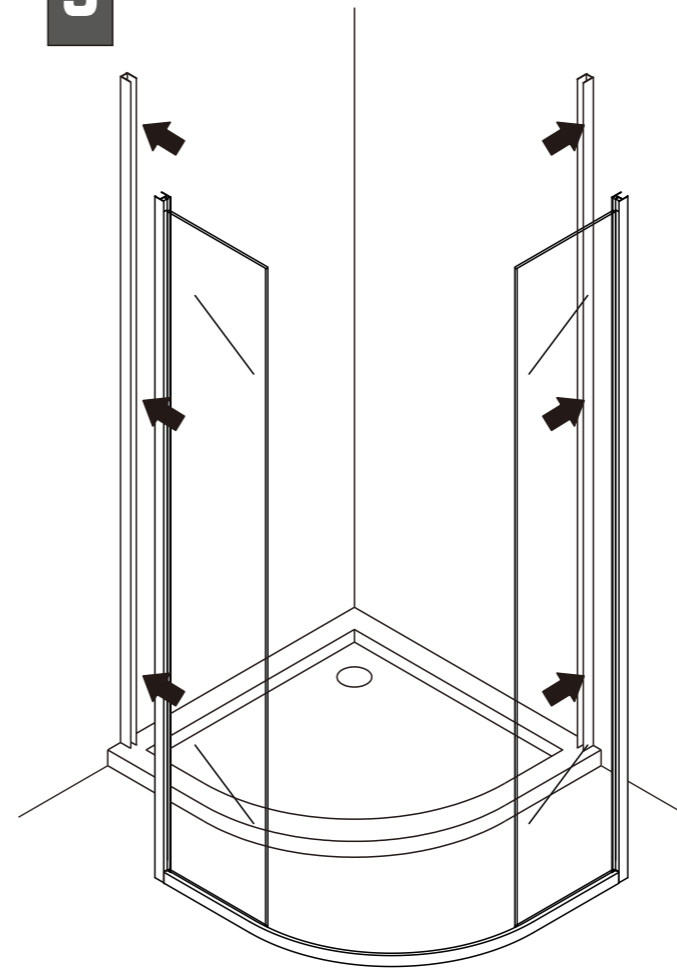

Accessory list

x2	x2	x1	x1
x2	x2	x4	x4
x1	x2	x2	4x30 x10
x4	4x16 x4	x10	Ø3.2 x1

3