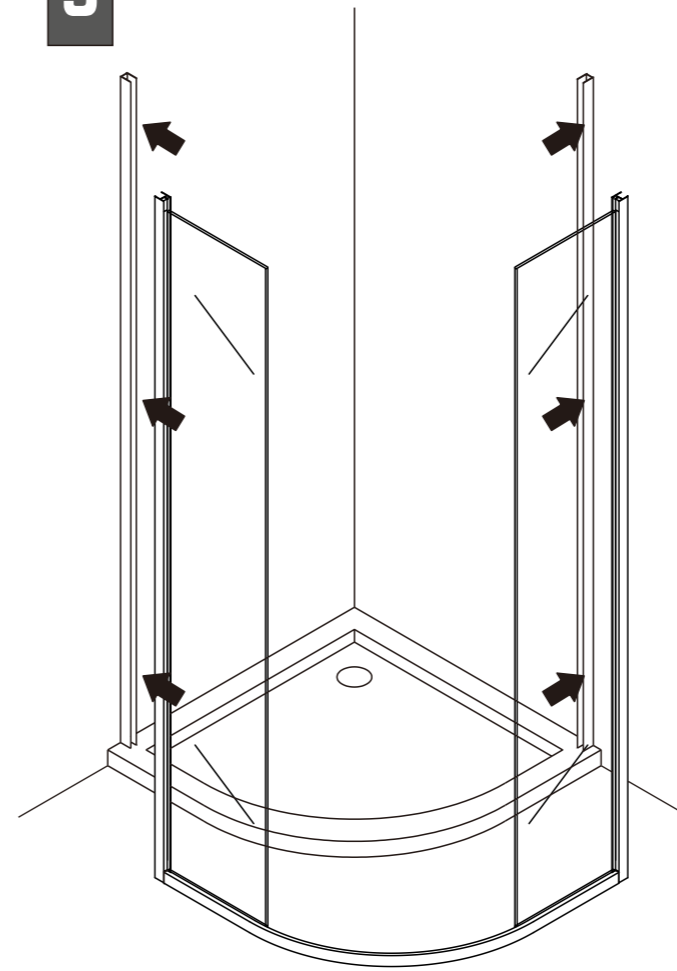

Accessory list

x2	x2	x1	x1
x2	x2	x4	x4
x1	x2	x2	4x30 x10
x4	4x16 x4	x10	Ø3.2 x1

3