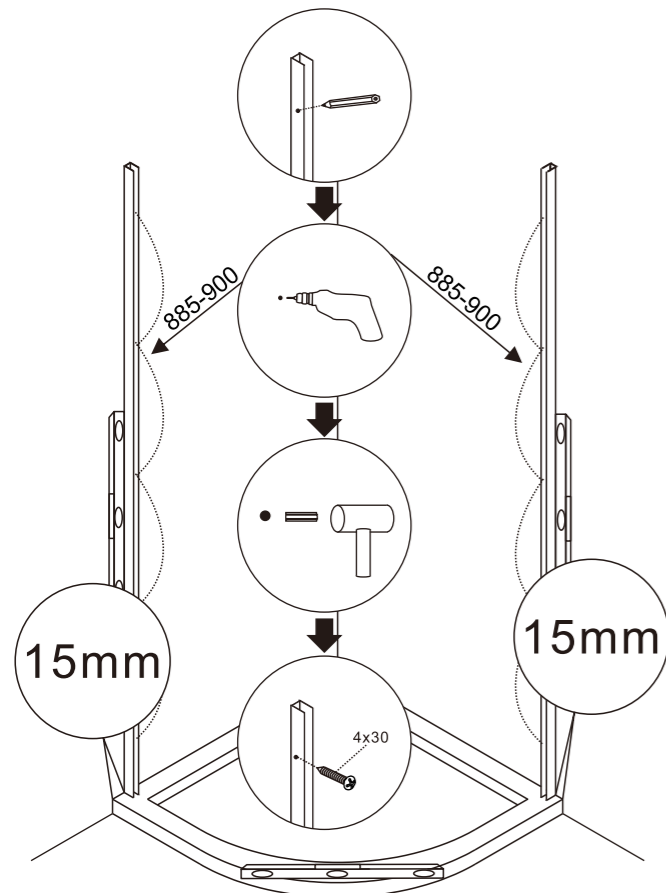

## Accessory list

 x2	 x2	 x1	 x1
 x2	 x2	 x4	 x4
 x1	 x2	 x2	 4x30 x10
 x4	 4x16 x4	 x10	 Ø3.2 x1

3

4

Rubber hammer Rubber hammer

1

2

Rubber hammer Rubber hammer

# INSTALLATION MANUAL RUB-203 190x90x90

RUBINETA

## TOOL PICTURE

## Accessory list

 x2	 x2	 x1	 x1
 x2	 x2	 x4	 x4
 x1	 x2	 x2	 4x30 x10
 x4	 4x16 x4	 x10	 Ø3.2 x1

3

4

Rubber hammer

Rubber hammer

1

2