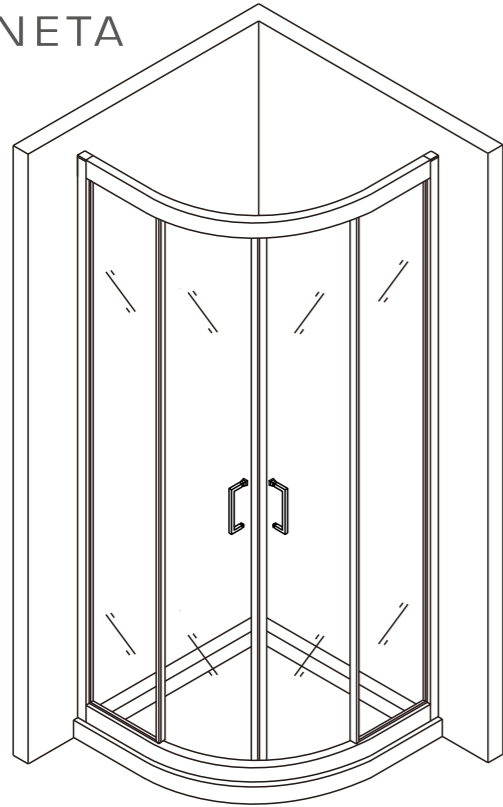

# INSTALLATION MANUAL RUB-203 190x80x80

RUBINETA

## TOOL PICTURE