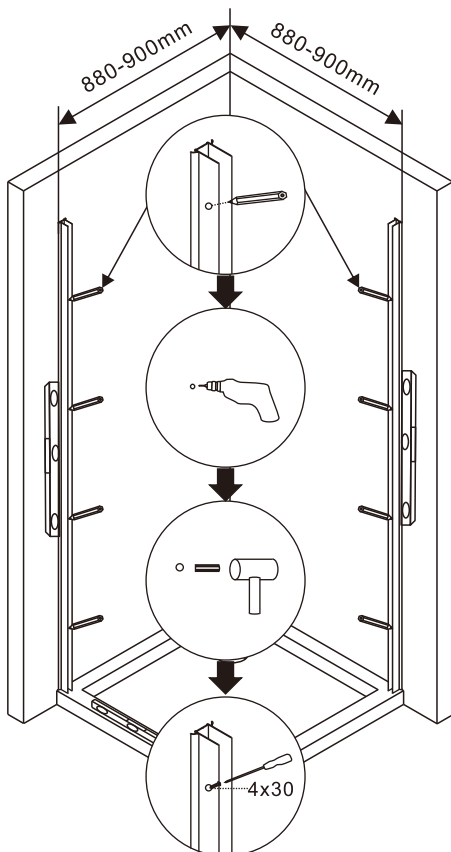

Accessory list