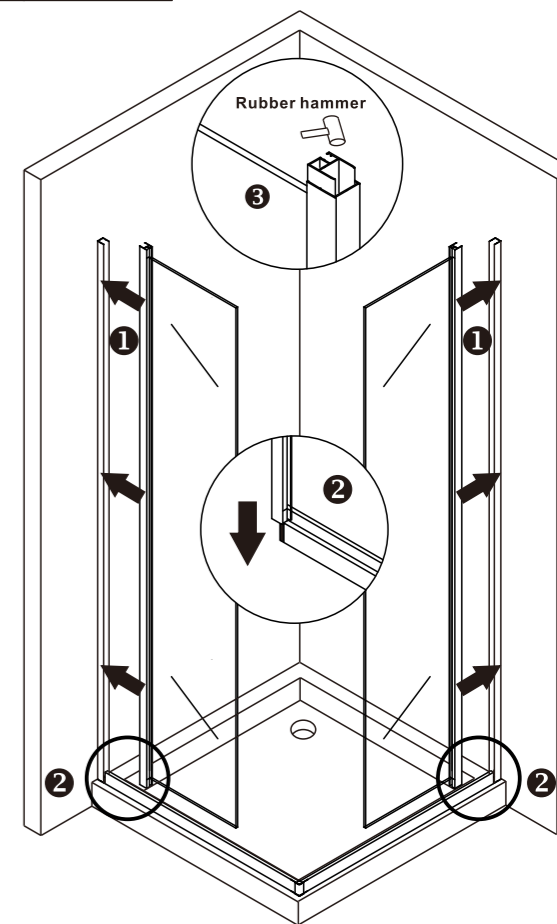

INSTALLATION MANUAL RUB-106 190x90x90

TOOL PICTURE

Accessory list

3

4

6

UAB RUBINETA
 Savanorių pr. 180, LT-03154 Vilnius
www.rubineta.com

COMPANY WITH
 QUALITY SYSTEM
 CERTIFIED BY DNV GL
 = ISO 9001 =