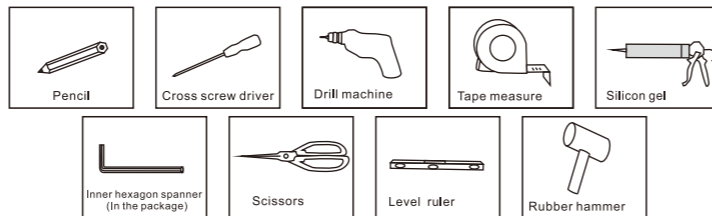

INSTALLATION MANUAL RUB-106 190x90x90

TOOL PICTURE

Accessory list

3

4

6

UAB RUBINETA
 Savanorių pr. 180, LT-03154 Vilnius
www.rubineta.com

COMPANY WITH
 QUALITY SYSTEM
 CERTIFIED BY DNV GL
 = ISO 9001 =