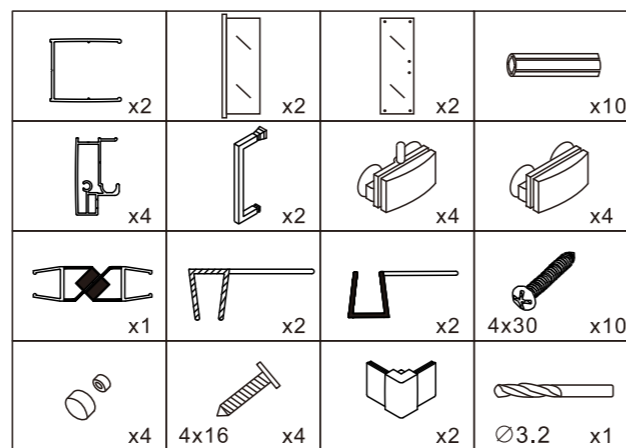

INSTALLATION MANUAL RUB-106 190x90x90

TOOL PICTURE

Accessory list

3

4

6

UAB RUBINETA
 Savanorių pr. 180, LT-03154 Vilnius
www.rubineta.com

COMPANY WITH
 QUALITY SYSTEM
 CERTIFIED BY DNV GL
 = ISO 9001 =