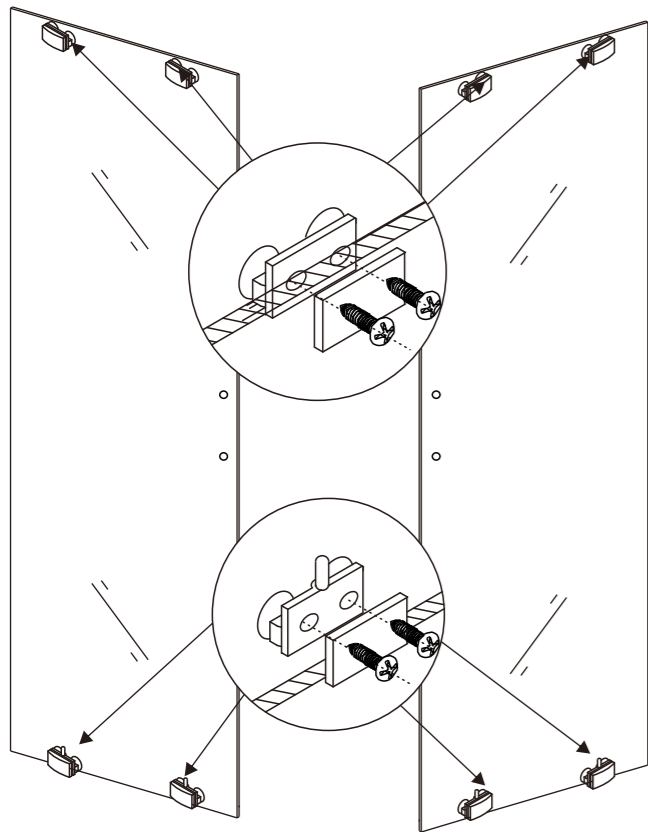

INSTALLATION MANUAL RUB-106 190x90x90

TOOL PICTURE

Accessory list

3

4

6

UAB RUBINETA
 Savanorių pr. 180, LT-03154 Vilnius
www.rubineta.com

COMPANY WITH
 QUALITY SYSTEM
 CERTIFIED BY DNV GL
 = ISO 9001 =