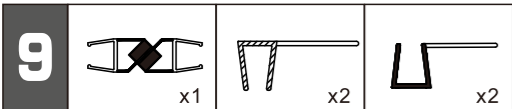

INSTALLATION MANUAL RUB-106 190x90x90

TOOL PICTURE

Accessory list

3

4

6

UAB RUBINETA
 Savanorių pr. 180, LT-03154 Vilnius
www.rubineta.com

COMPANY WITH
 QUALITY SYSTEM
 CERTIFIED BY DNV GL
 = ISO 9001 =