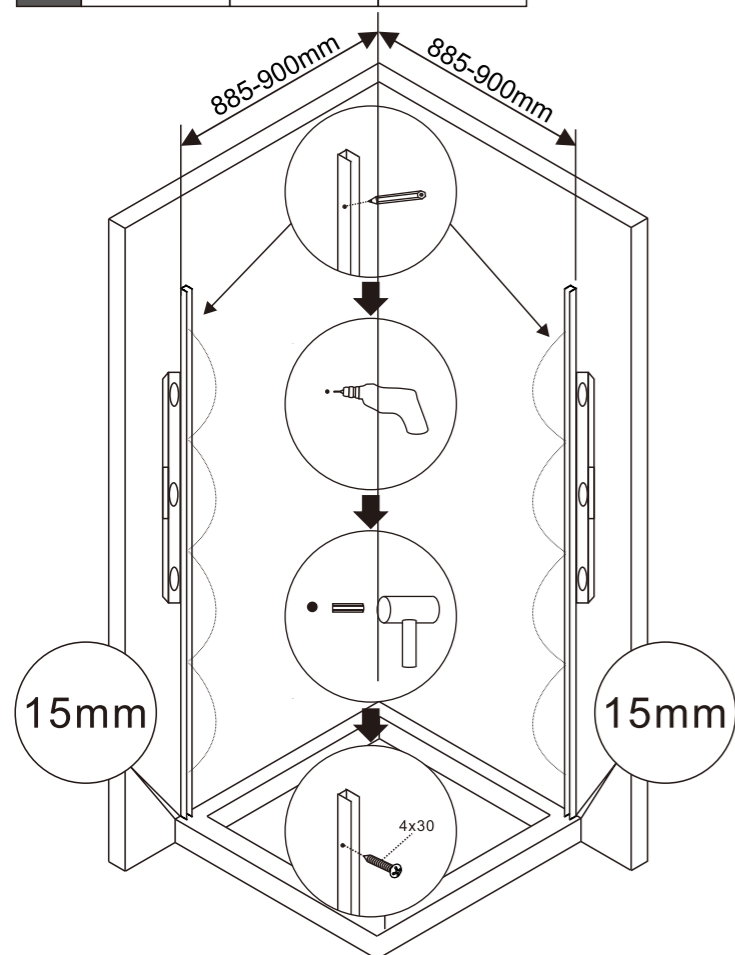

INSTALLATION MANUAL RUB-106 190x90x90

TOOL PICTURE

Accessory list

3

4

6

UAB RUBINETA
 Savanorių pr. 180, LT-03154 Vilnius
www.rubineta.com

COMPANY WITH
 QUALITY SYSTEM
 CERTIFIED BY DNV GL
 = ISO 9001 =