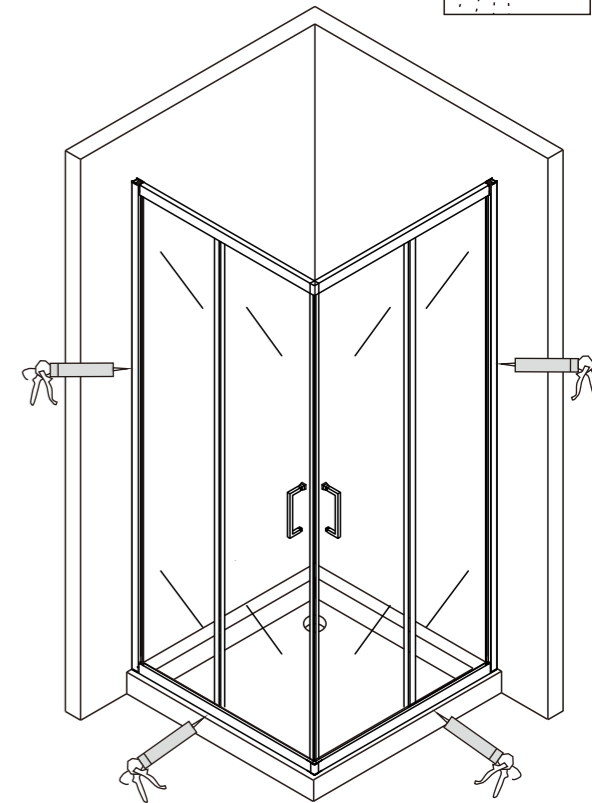

INSTALLATION MANUAL RUB-106 190x90x90

TOOL PICTURE

Accessory list

3

4

6

UAB RUBINETA
 Savanorių pr. 180, LT-03154 Vilnius
www.rubineta.com

COMPANY WITH
 QUALITY SYSTEM
 CERTIFIED BY DNV GL
 = ISO 9001 =