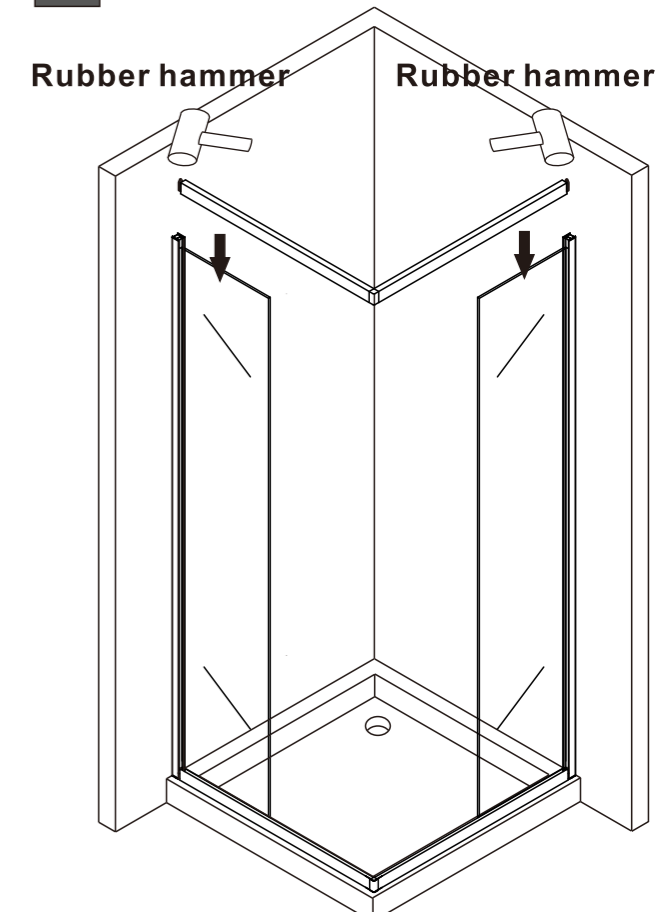

INSTALLATION MANUAL RUB-106 190x90x90

TOOL PICTURE

Accessory list

3

4

6

UAB RUBINETA
 Savanorių pr. 180, LT-03154 Vilnius
www.rubineta.com

COMPANY WITH
 QUALITY SYSTEM
 CERTIFIED BY DNV GL
 = ISO 9001 =