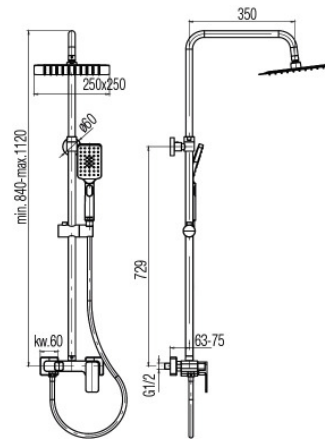

Series Loft

Shower column with shower head and 3-functional shower handset

Code	EAN13
2455740	5902273536352

Product usage:

For use in with cold and hot water systems in buildings

Type:

Shower sets

Guarantee:

5-year

Technical data/Operating parameters:

Max pressure: 0,5 MPa,
Max temperature: 70°C

Used materials:

brass, ABS copolymer

Finish:

chrome